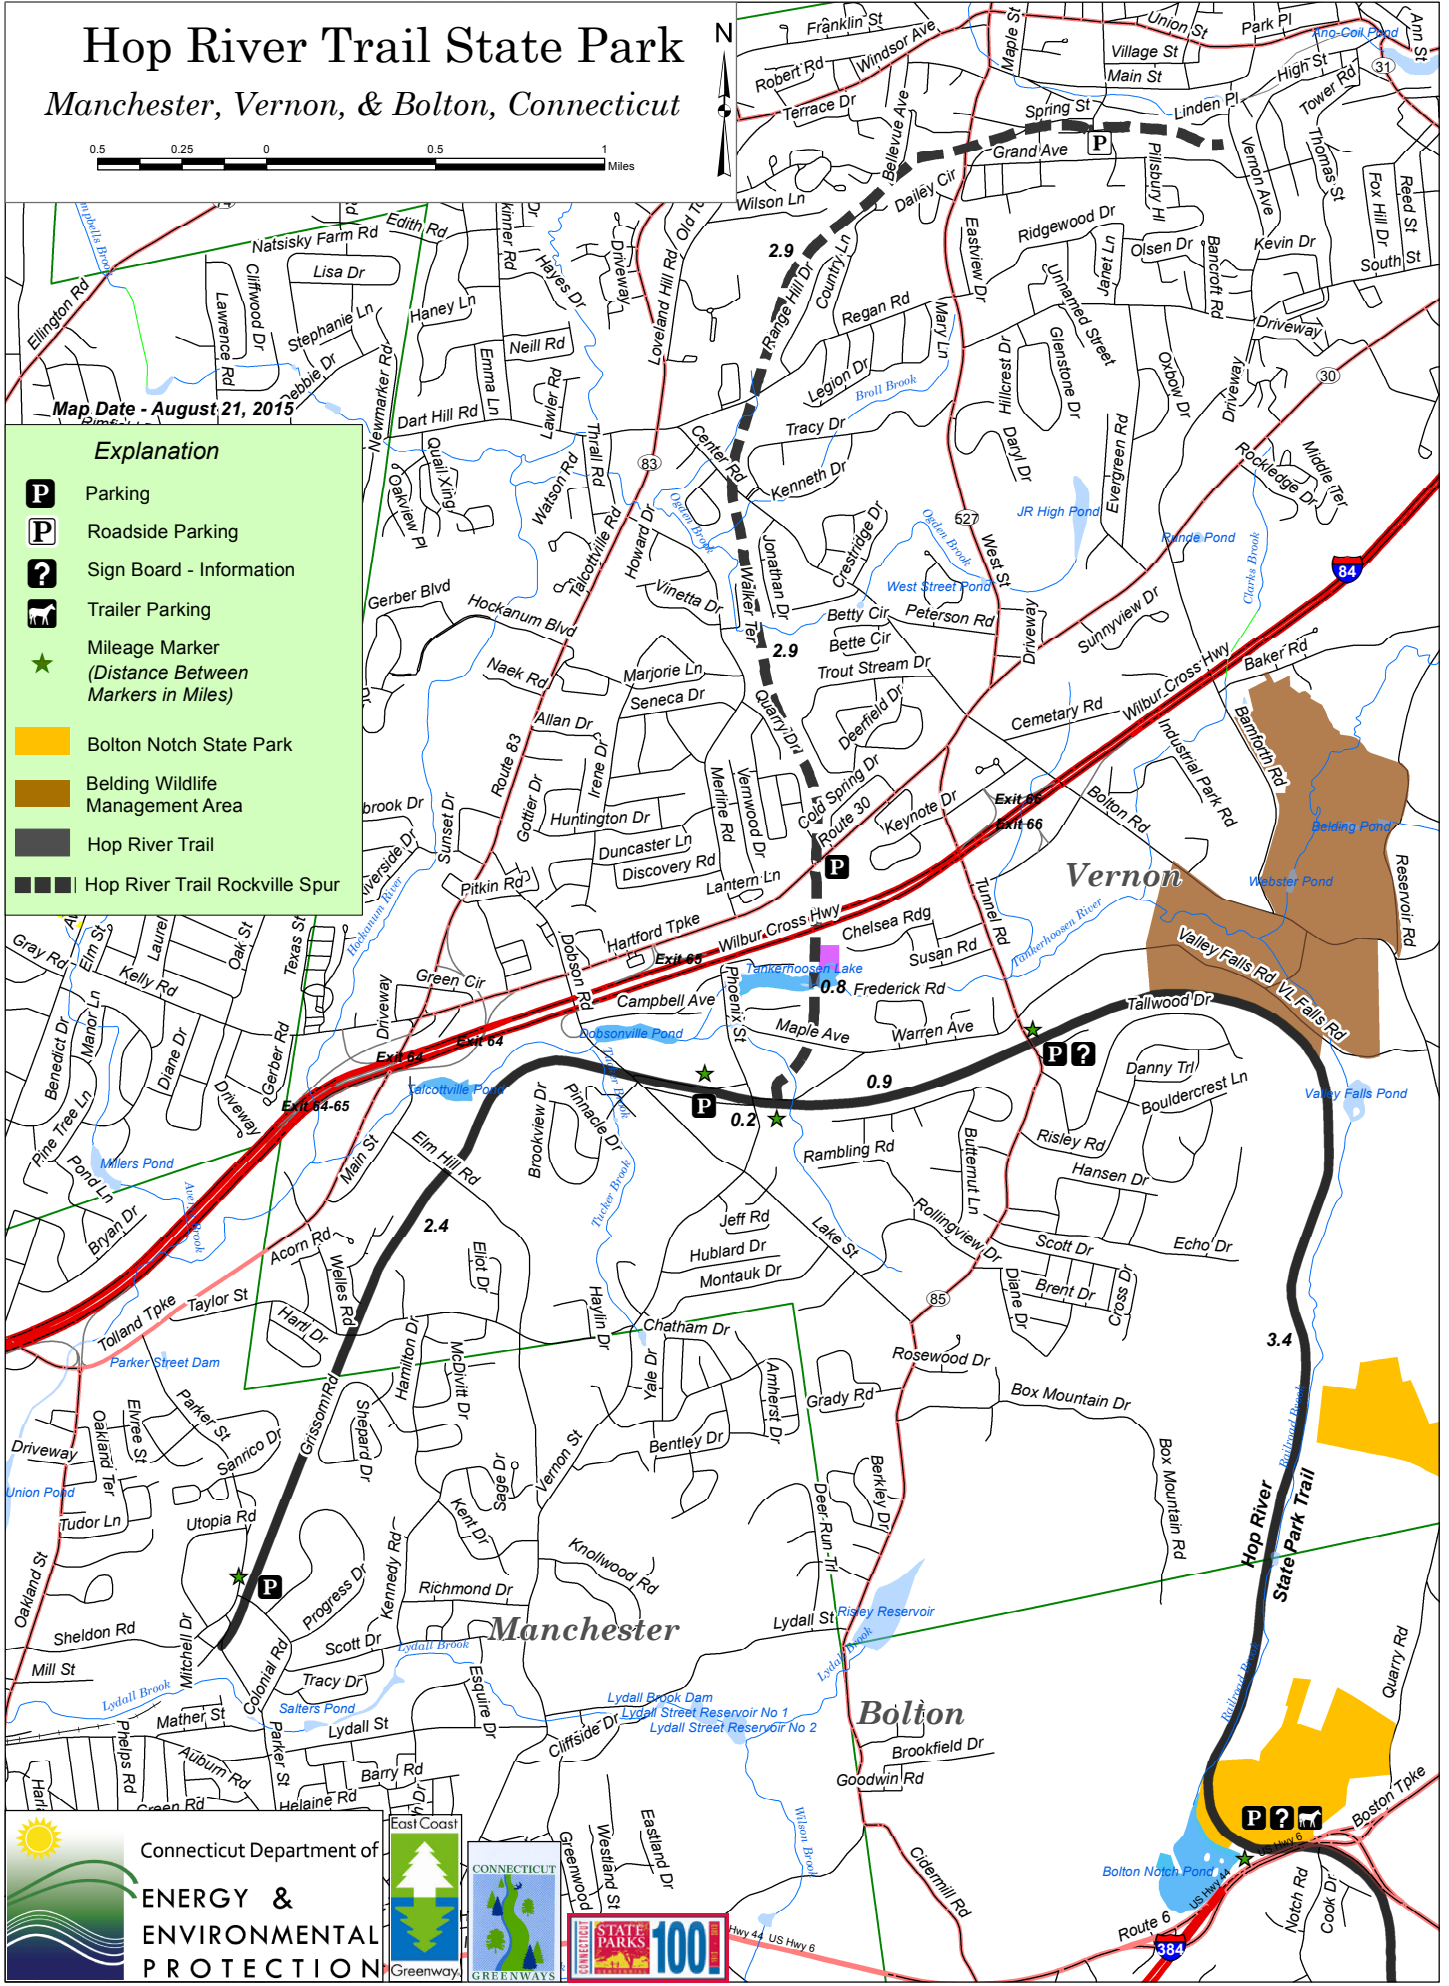

Hop River Trail State Park

Manchester, Vernon, & Bolton, Connecticut

Map Date - August 21, 2015

Explanation

- Parking
- Roadside Parking
- Sign Board - Information
- Trailer Parking
- Mileage Marker
(Distance Between Markers in Miles)
- Bolton Notch State Park
- Belding Wildlife Management Area
- Hop River Trail
- Hop River Trail Rockville Spur

Connecticut Department of
ENERGY & ENVIRONMENTAL PROTECTION

Hwy 44 US Hwy 6