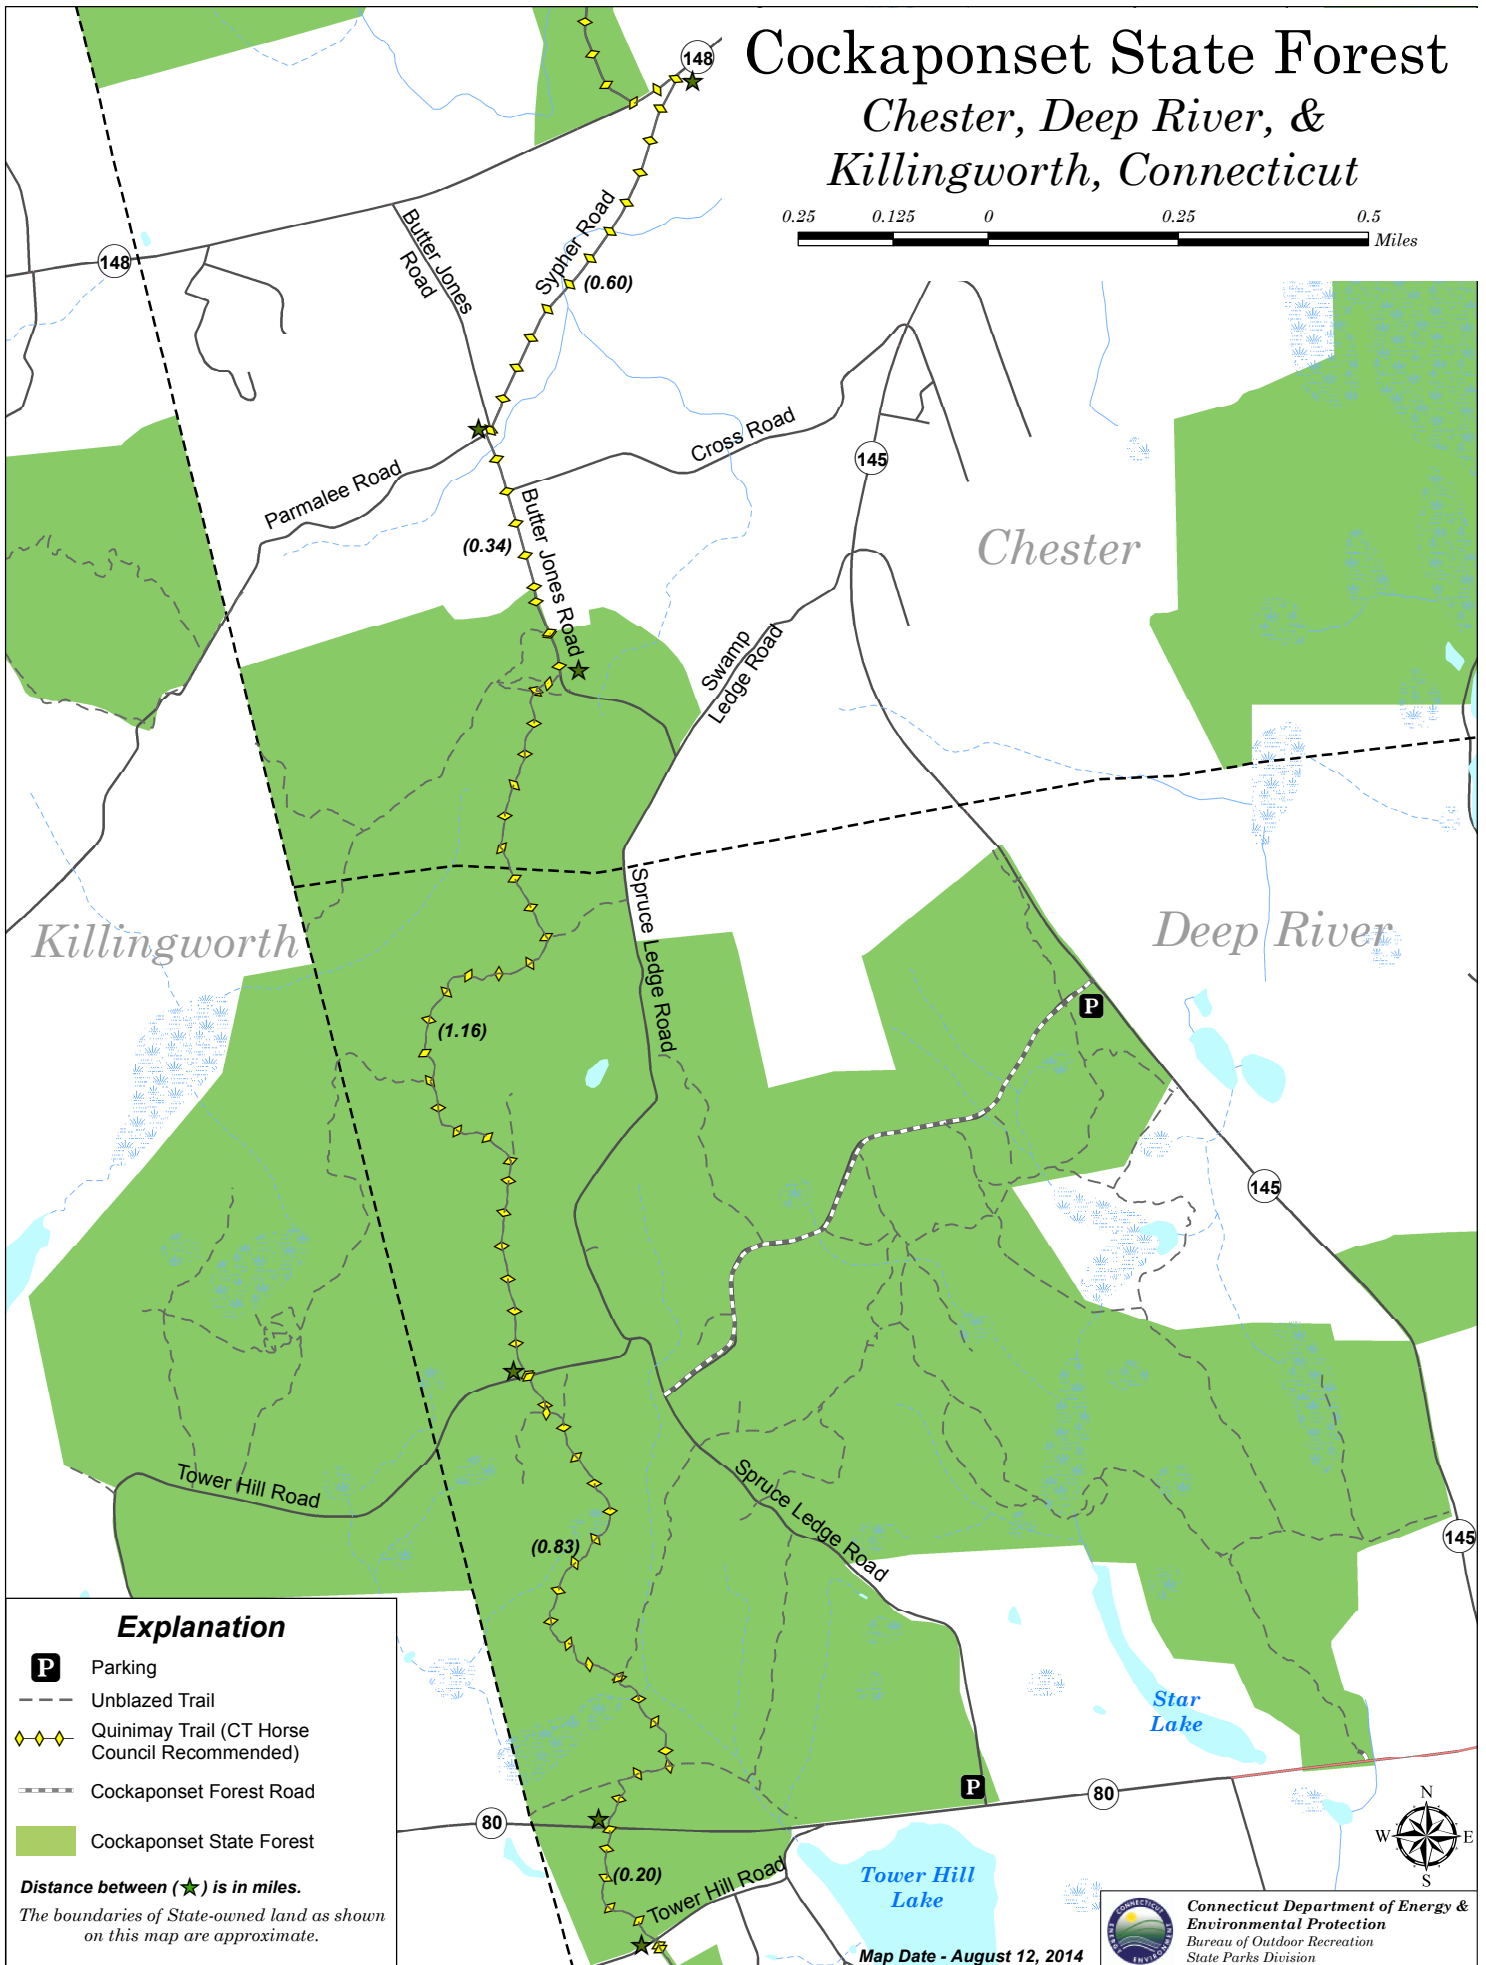

Cockaponset State Forest

Chester, Deep River, & Killingworth, Connecticut

Explanation

- P** Parking
- - - Unblazed Trail
- ◆ ◆ Quinimay Trail (CT Horse Council Recommended)
- - - Cockaponset Forest Road
- █ Cockaponset State Forest

Distance between (★) is in miles.
 The boundaries of State-owned land as shown on this map are approximate.

Connecticut Department of Energy & Environmental Protection
 Bureau of Outdoor Recreation
 State Parks Division

Map Date - August 12, 2014