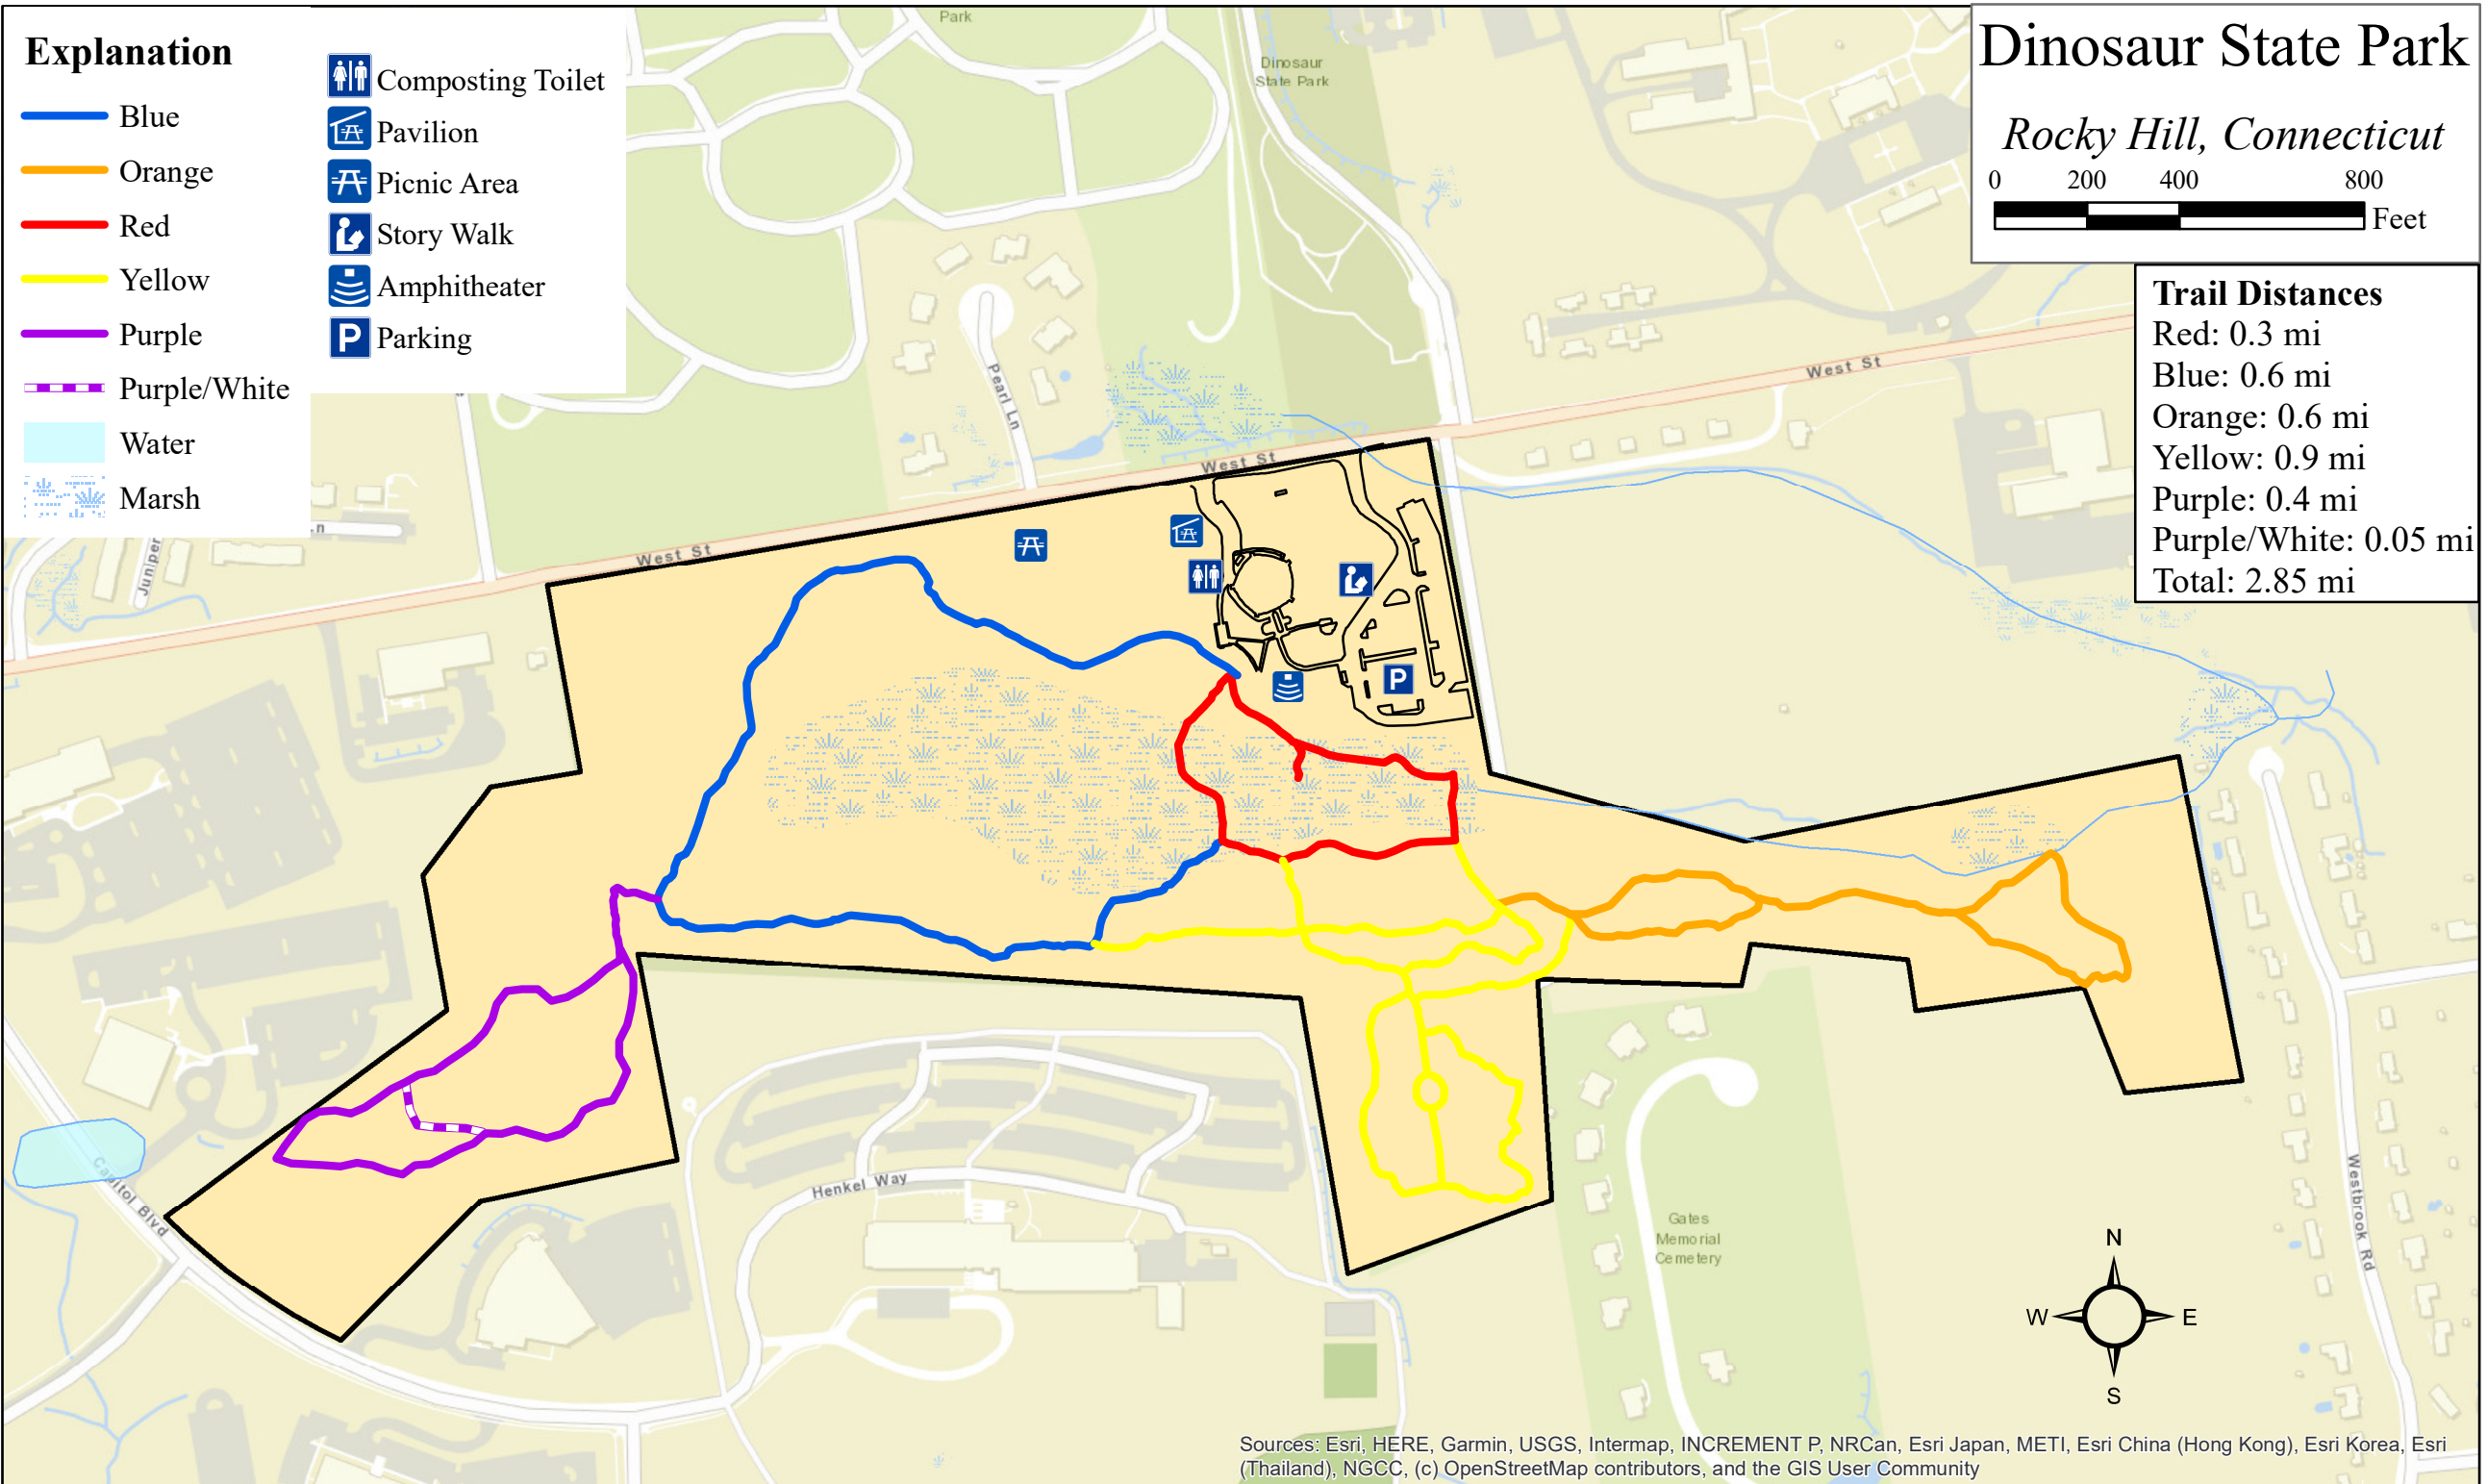

Explanation

- Blue
- Orange
- Red
- Yellow
- Purple
- Purple/White
- Water
- Marsh

- Composting Toilet
- Pavilion
- Picnic Area
- Story Walk
- Amphitheater
- Parking

Dinosaur State Park

Rocky Hill, Connecticut

Trail Distances

- Red: 0.3 mi
- Blue: 0.6 mi
- Orange: 0.6 mi
- Yellow: 0.9 mi
- Purple: 0.4 mi
- Purple/White: 0.05 mi
- Total: 2.85 mi

Sources: Esri, HERE, Garmin, USGS, Intermap, INCREMENT P, NRCan, Esri Japan, METI, Esri China (Hong Kong), Esri Korea, Esri (Thailand), NGCC, (c) OpenStreetMap contributors, and the GIS User Community