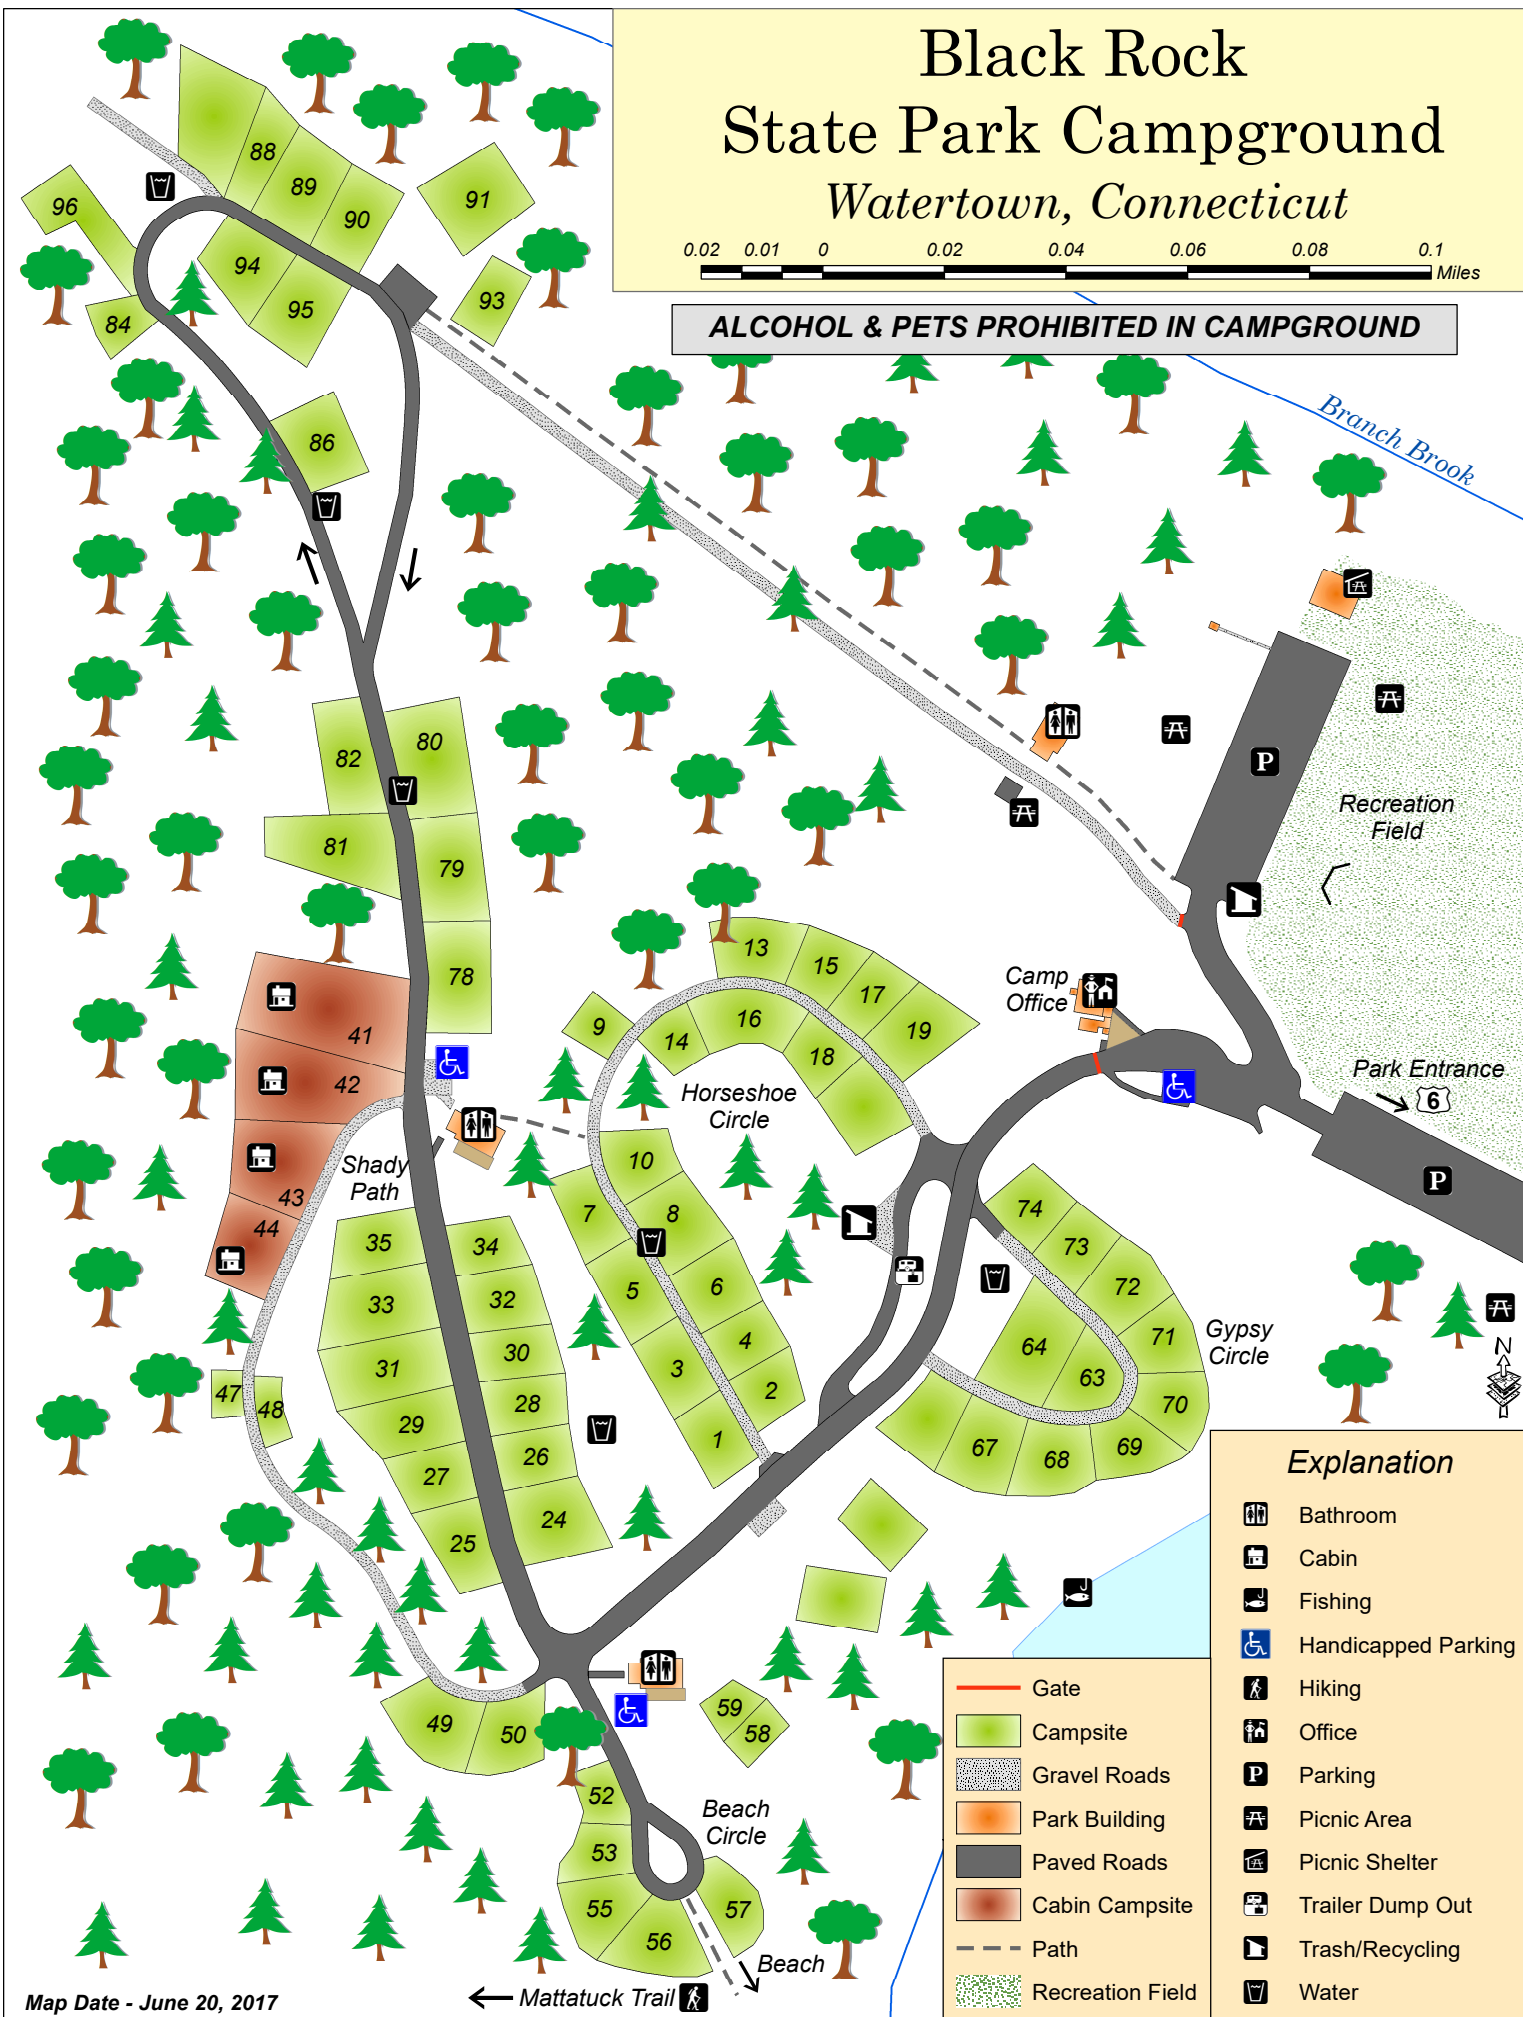

Black Rock State Park Campground

Watertown, Connecticut

ALCOHOL & PETS PROHIBITED IN CAMPGROUND

Explanation

- Bathroom
- Cabin
- Fishing
- Handicapped Parking
- Hiking
- Office
- Parking
- Picnic Area
- Picnic Shelter
- Trailer Dump Out
- Trash/Recycling
- Water

- Gate
- Campsite
- Gravel Roads
- Park Building
- Paved Roads
- Cabin Campsite
- Path
- Recreation Field