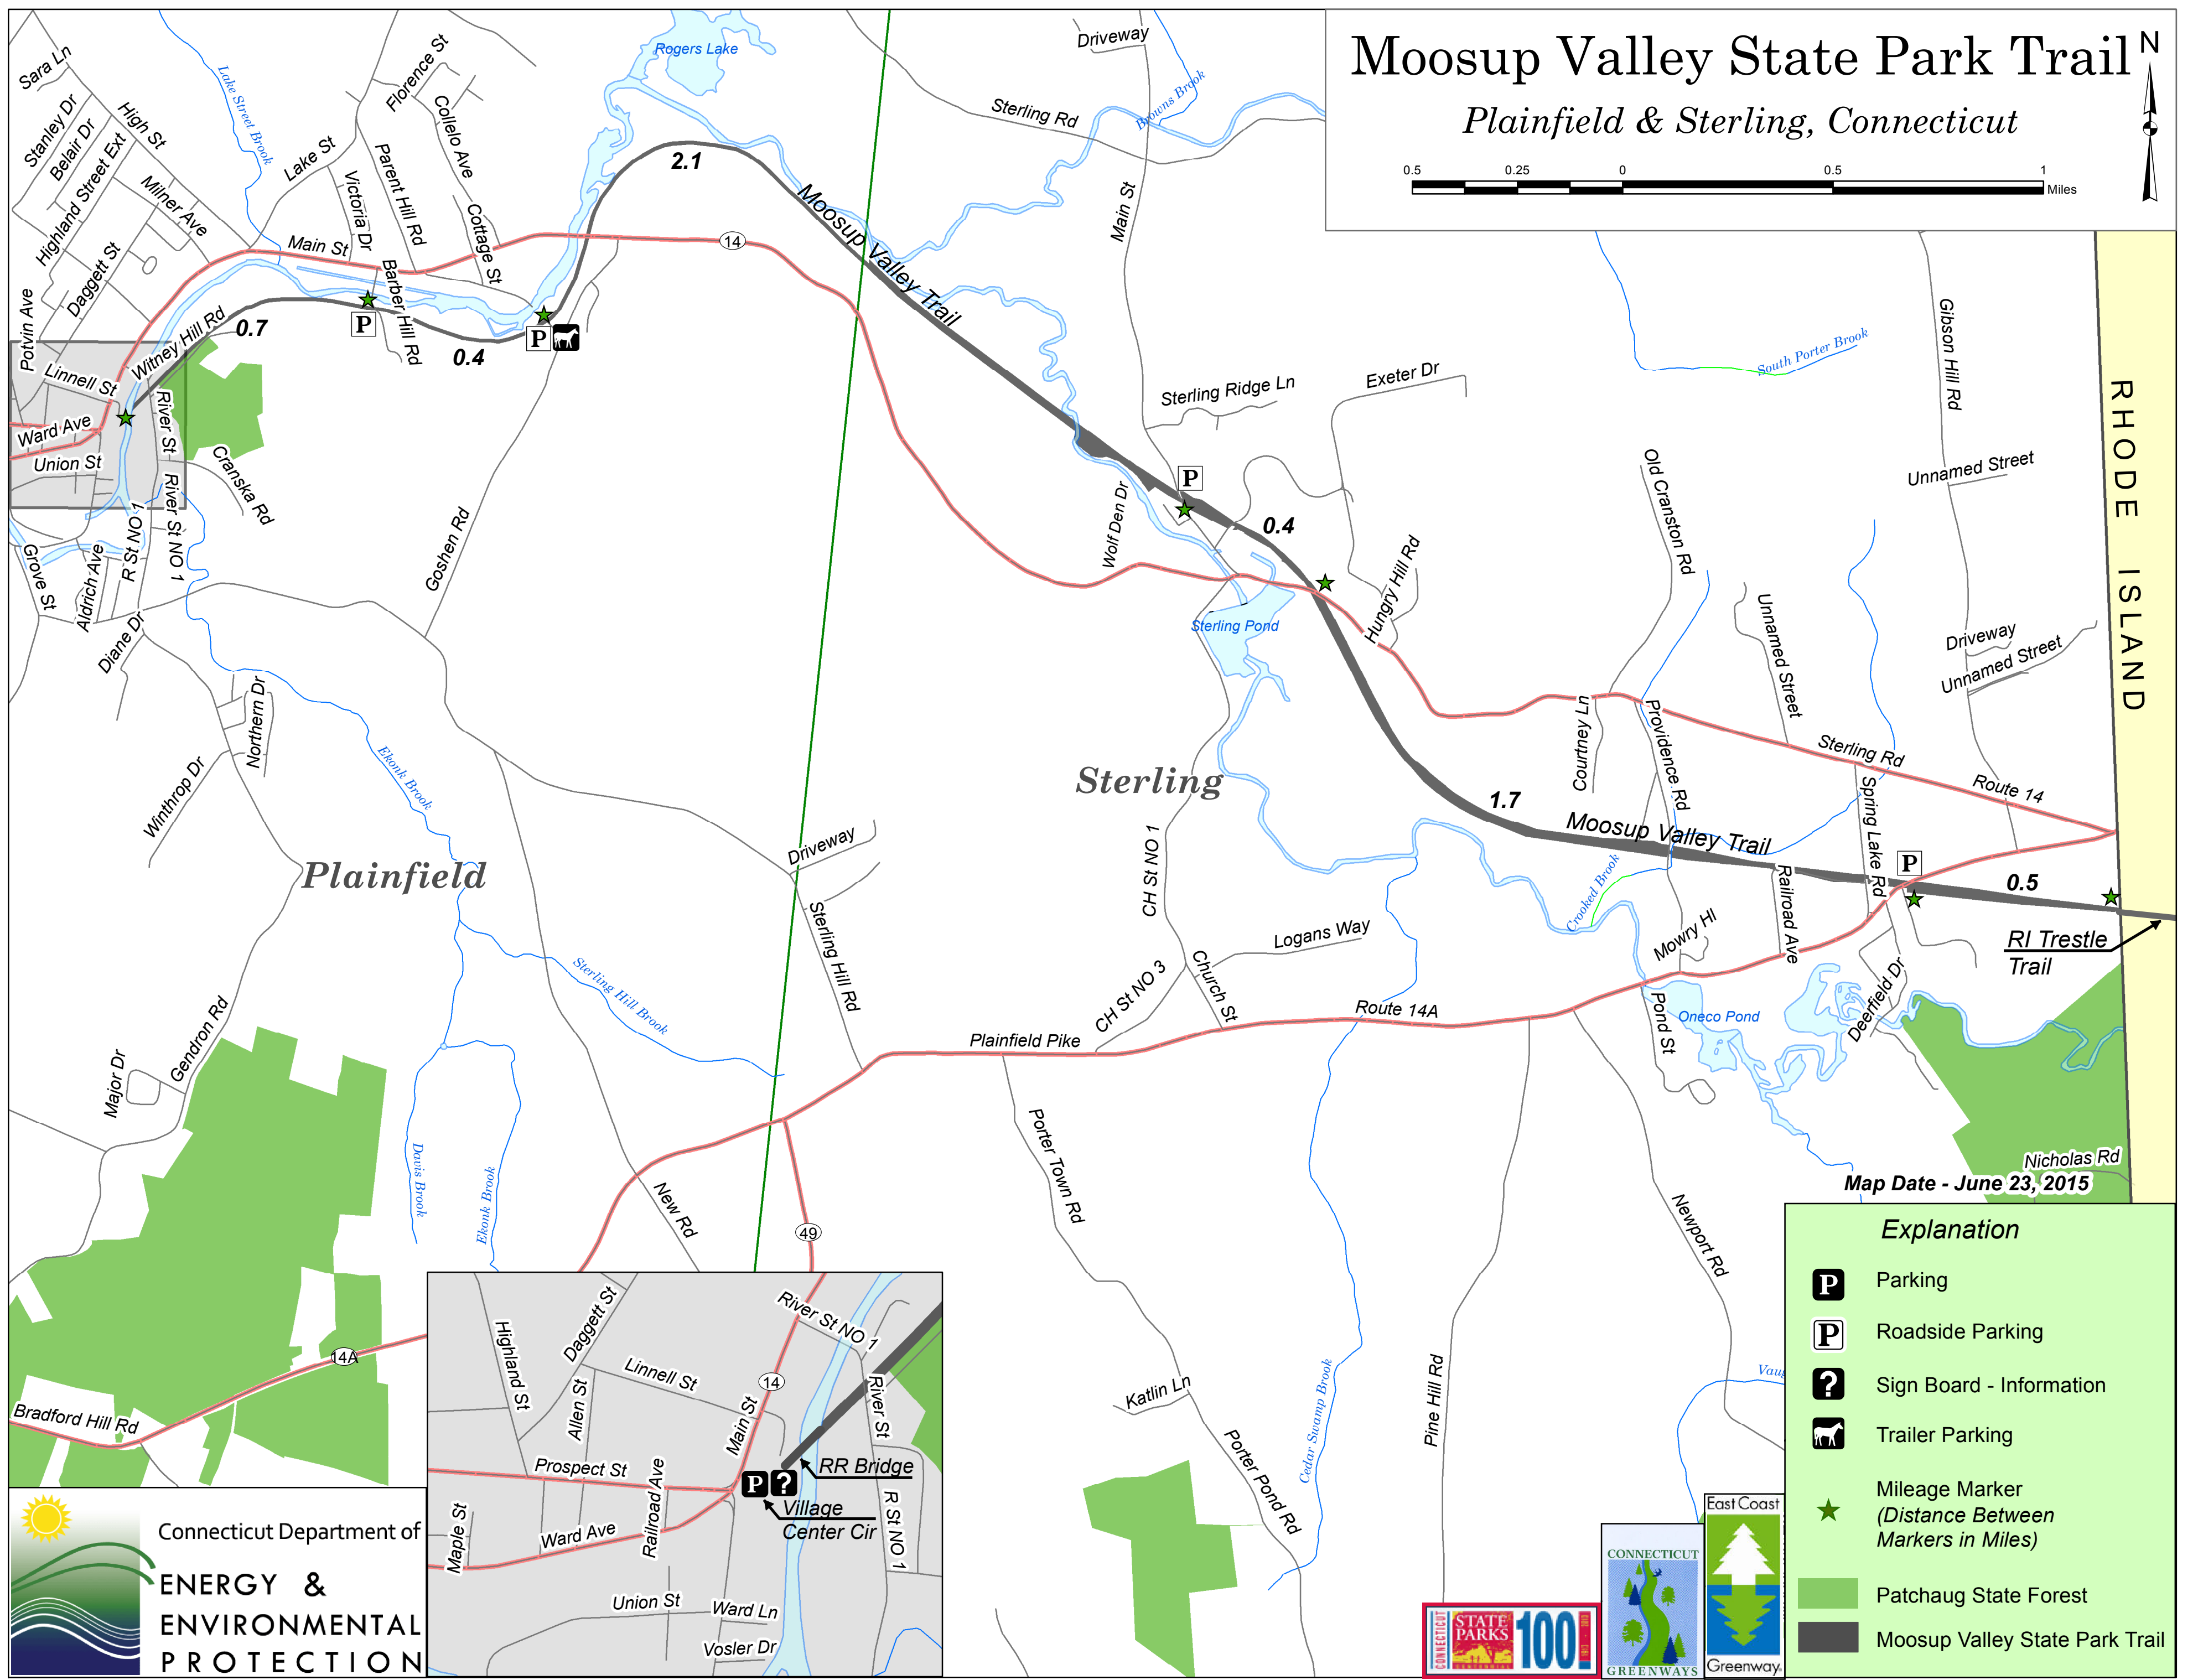

Moosup Valley State Park Trail

Plainfield & Sterling, Connecticut

RHODE ISLAND

Map Date - June 23, 2015

Explanation	
	Parking
	Roadside Parking
	Sign Board - Information
	Trailer Parking
★	Mileage Marker (Distance Between Markers in Miles)
	Patchaug State Forest
	Moosup Valley State Park Trail