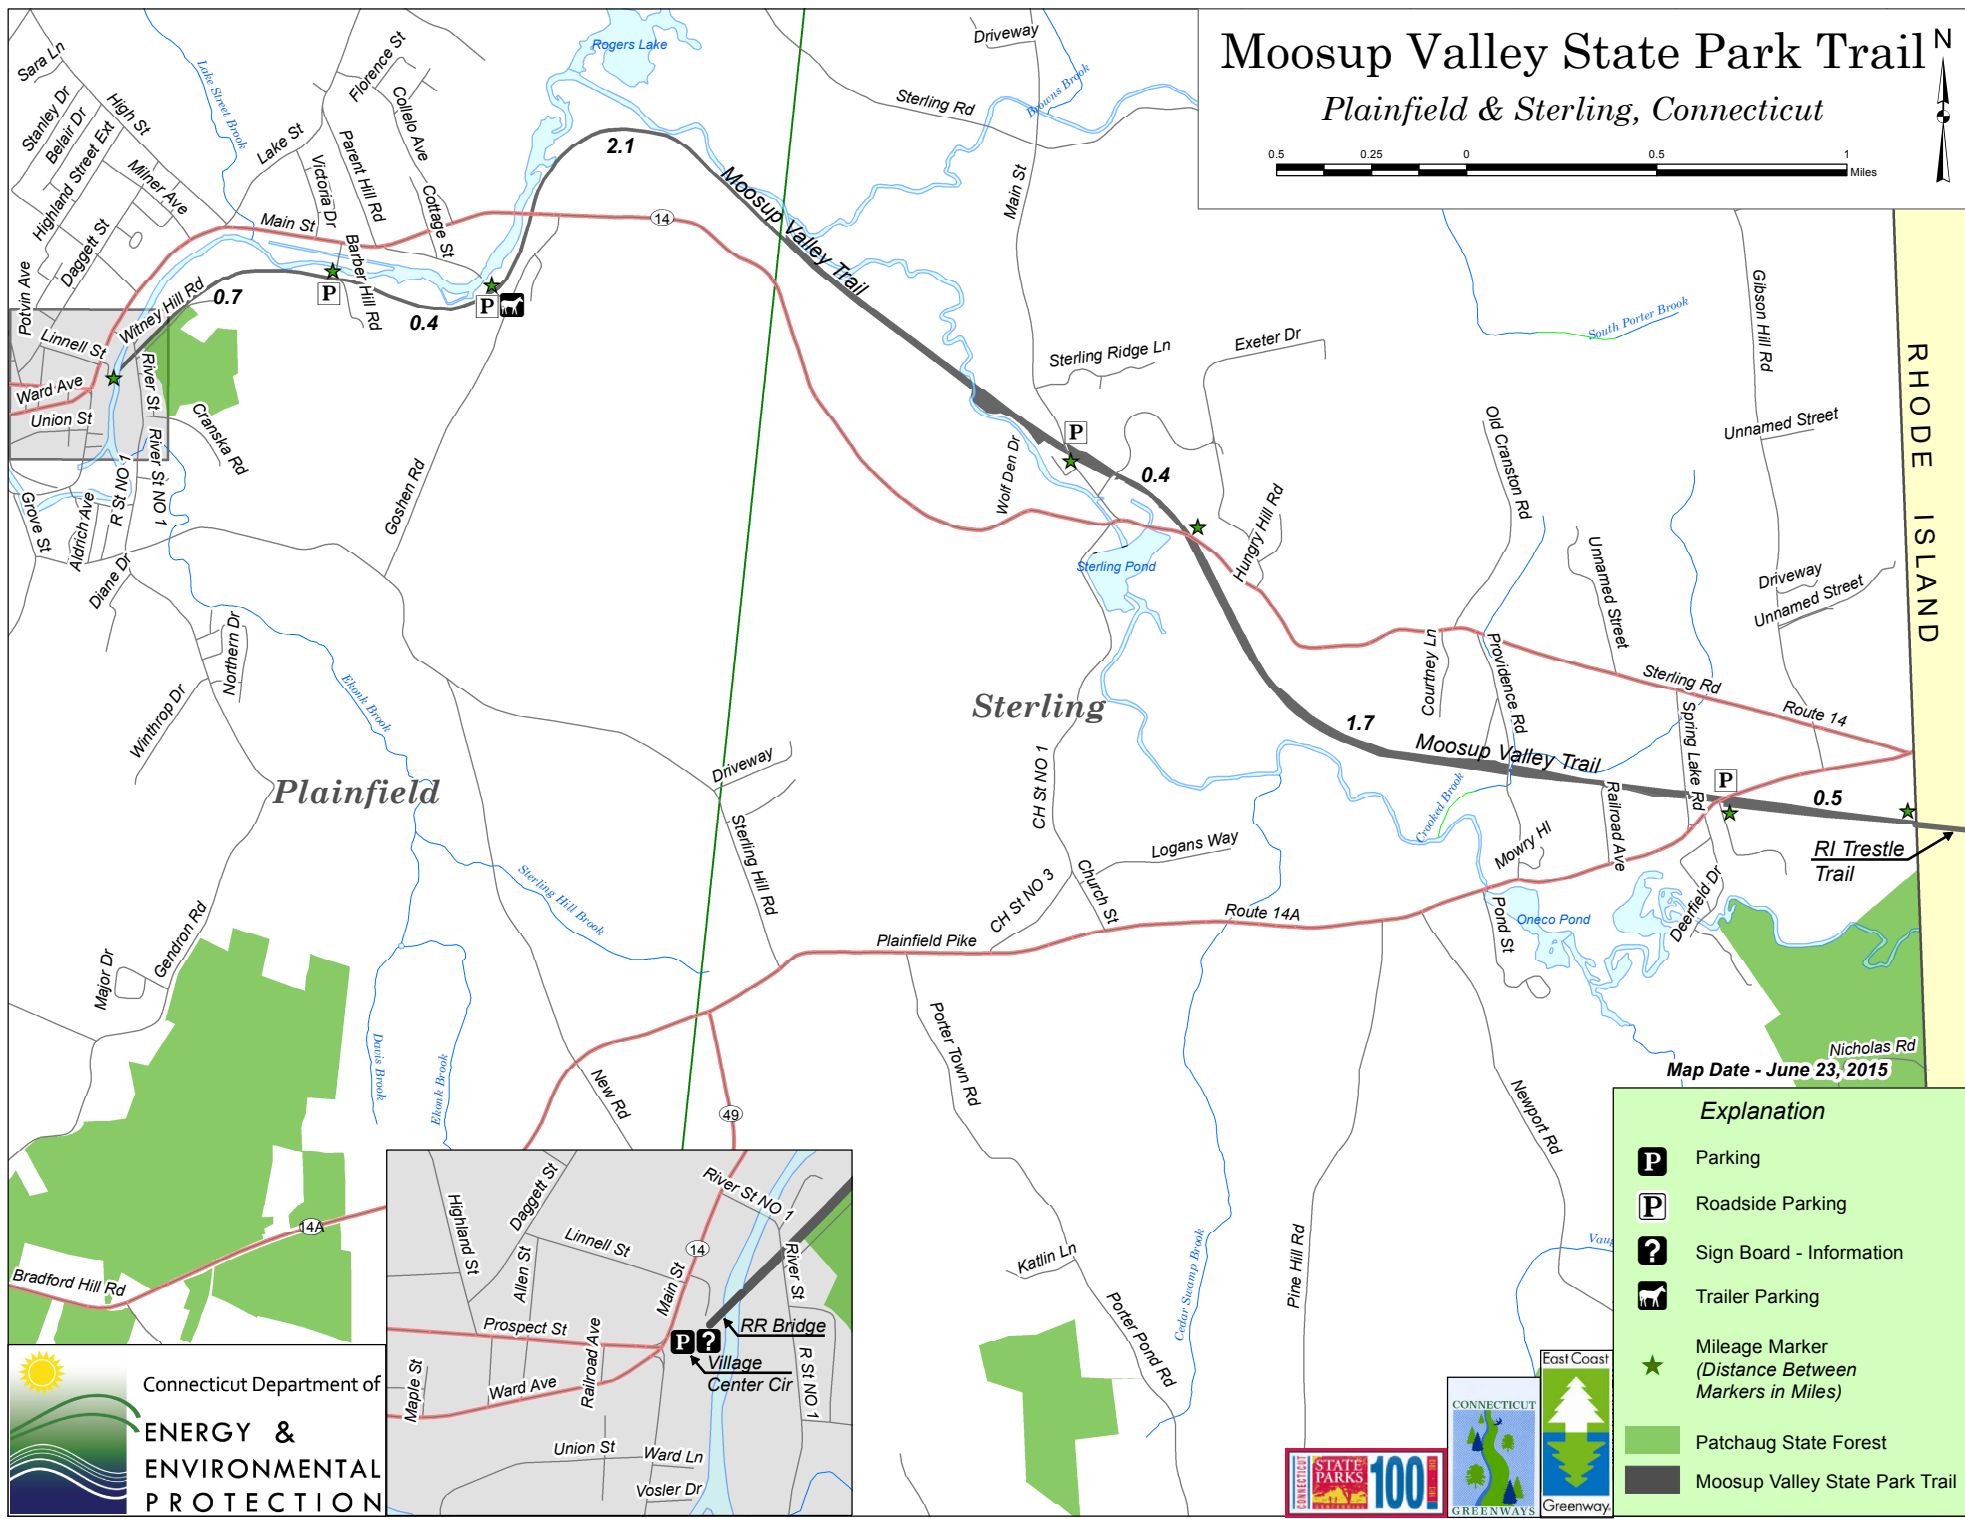

Moosup Valley State Park Trail

Plainfield & Sterling, Connecticut

Map Date - June 23, 2015

Explanation

- Parking
- Roadside Parking
- Sign Board - Information
- Trailer Parking
- Mileage Marker (Distance Between Markers in Miles)
- Patchaug State Forest
- Moosup Valley State Park Trail