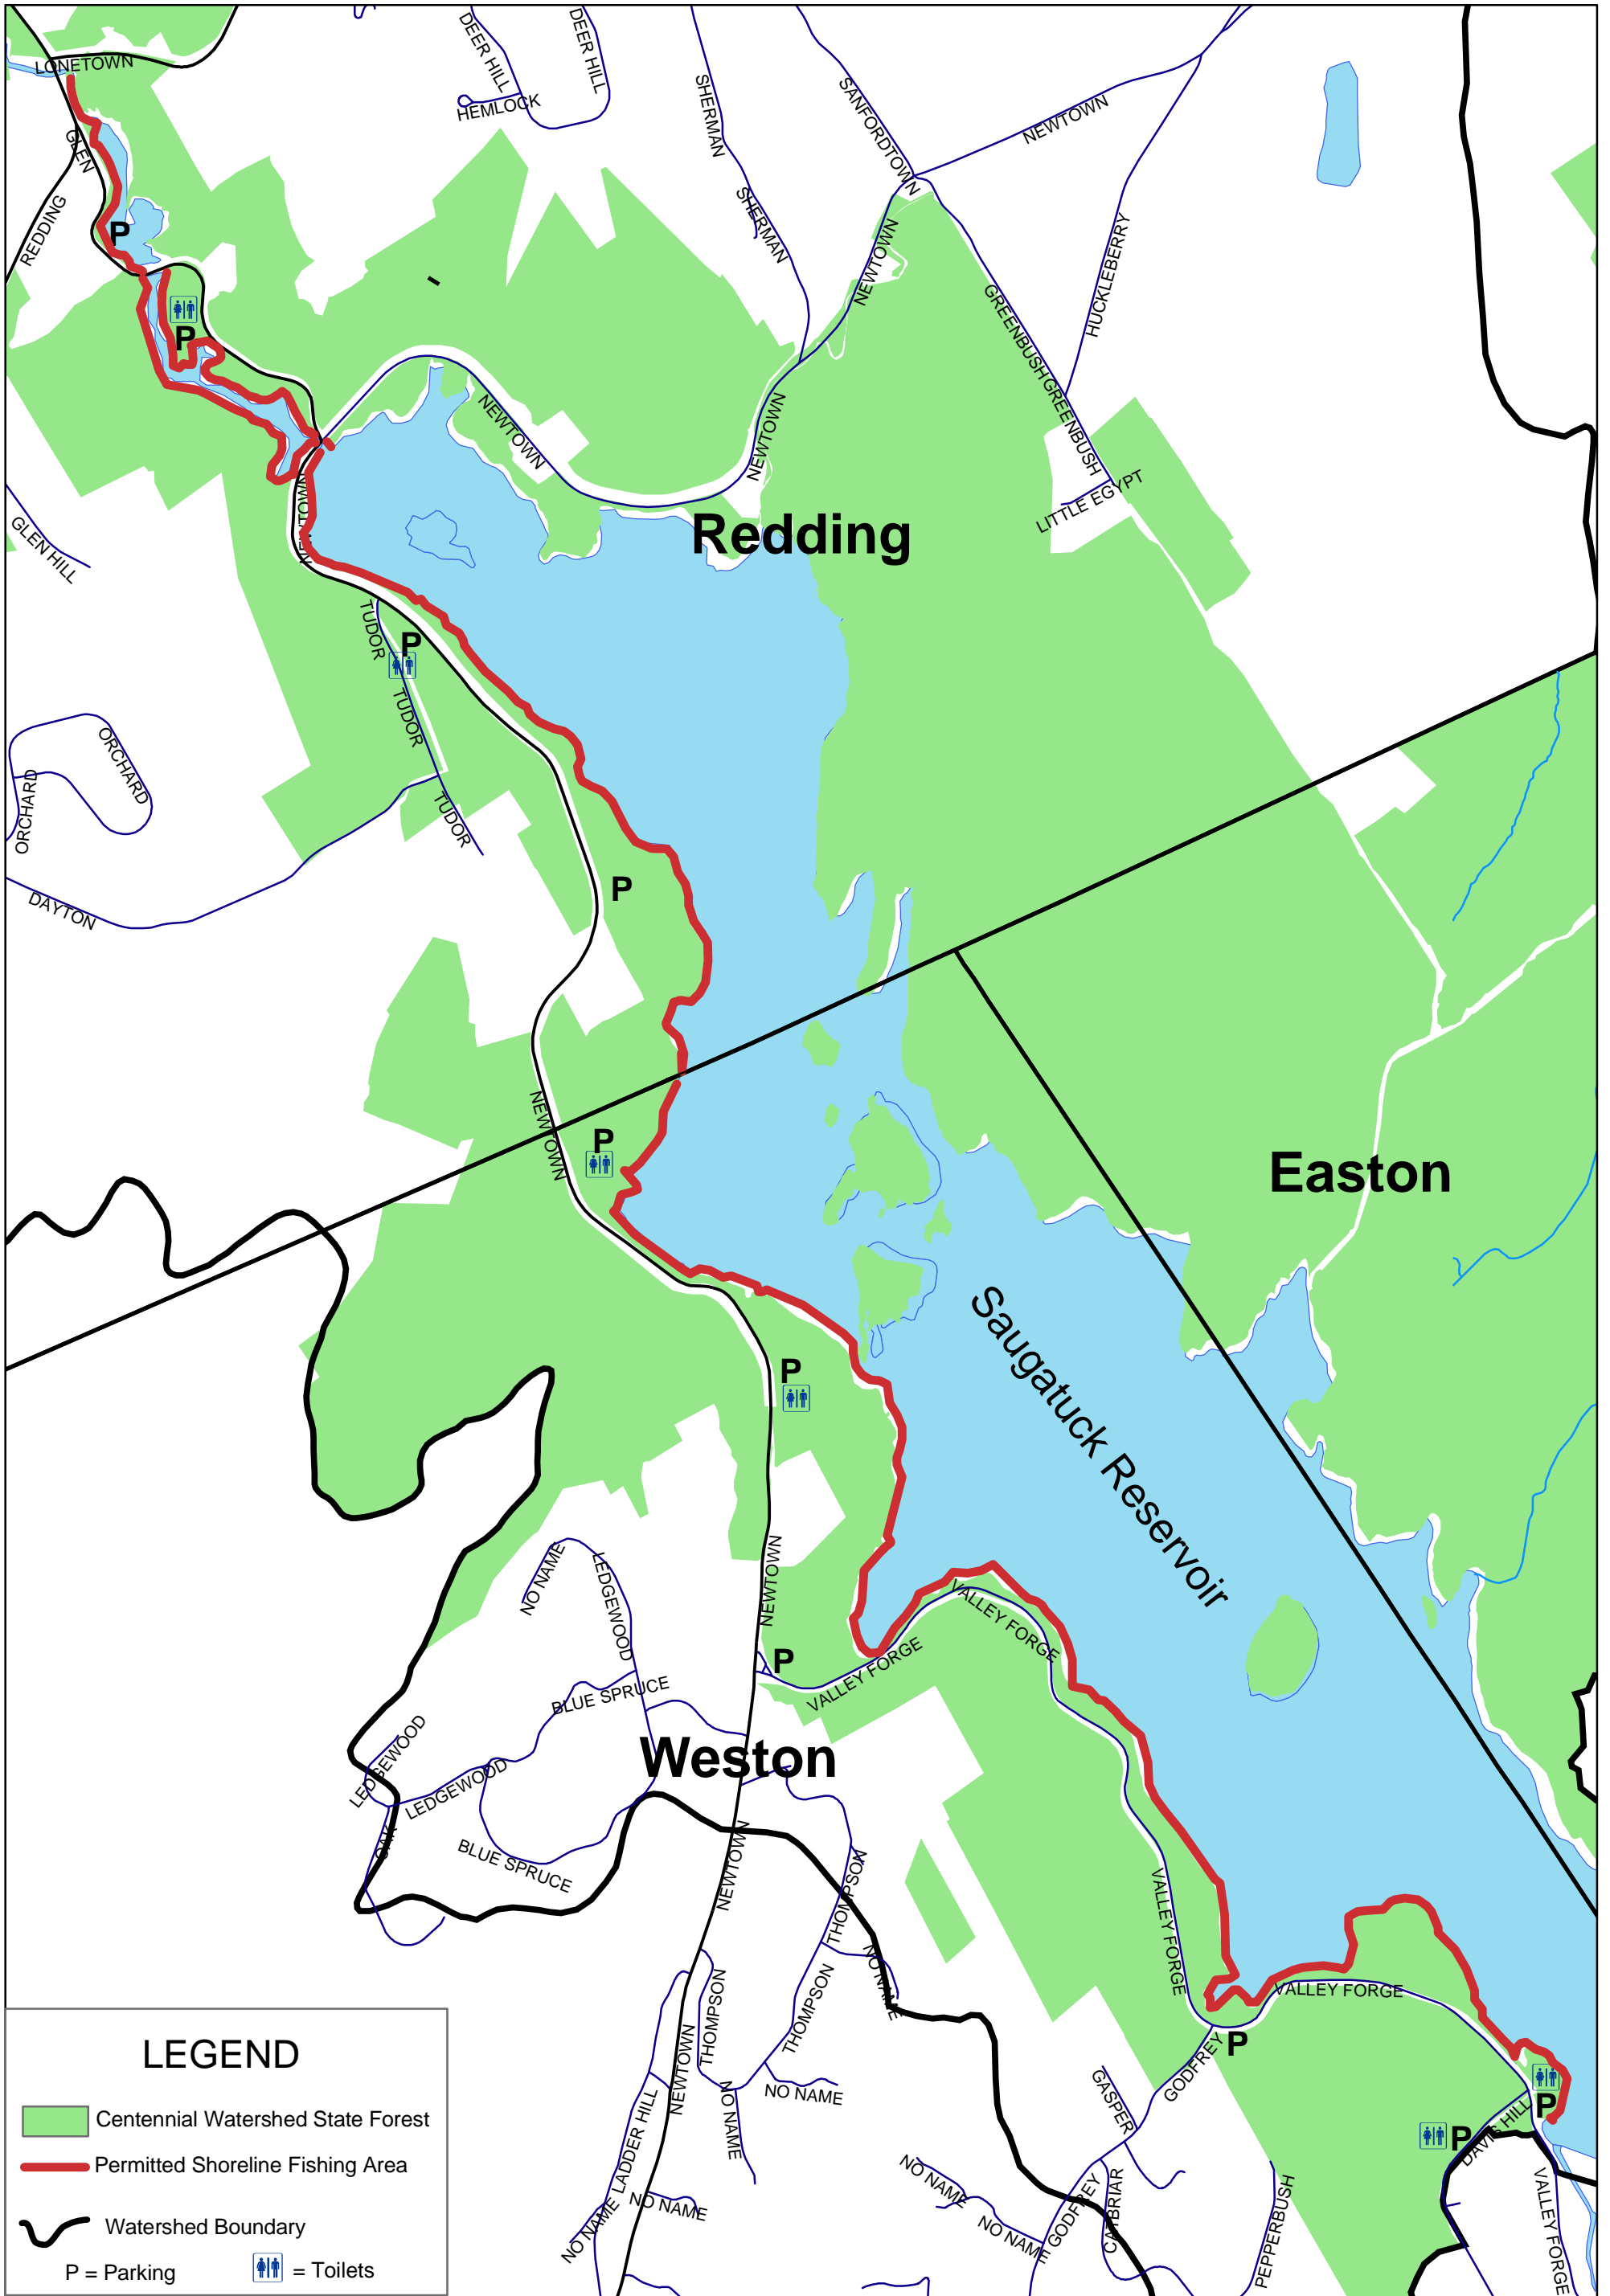

# Centennial Watershed State Forest

## Saugatuck Reservoir Fishing

Fishing Permit Required

### LEGEND

- Centennial Watershed State Forest
- Permitted Shoreline Fishing Area
- Watershed Boundary
- P = Parking
- = Toilets