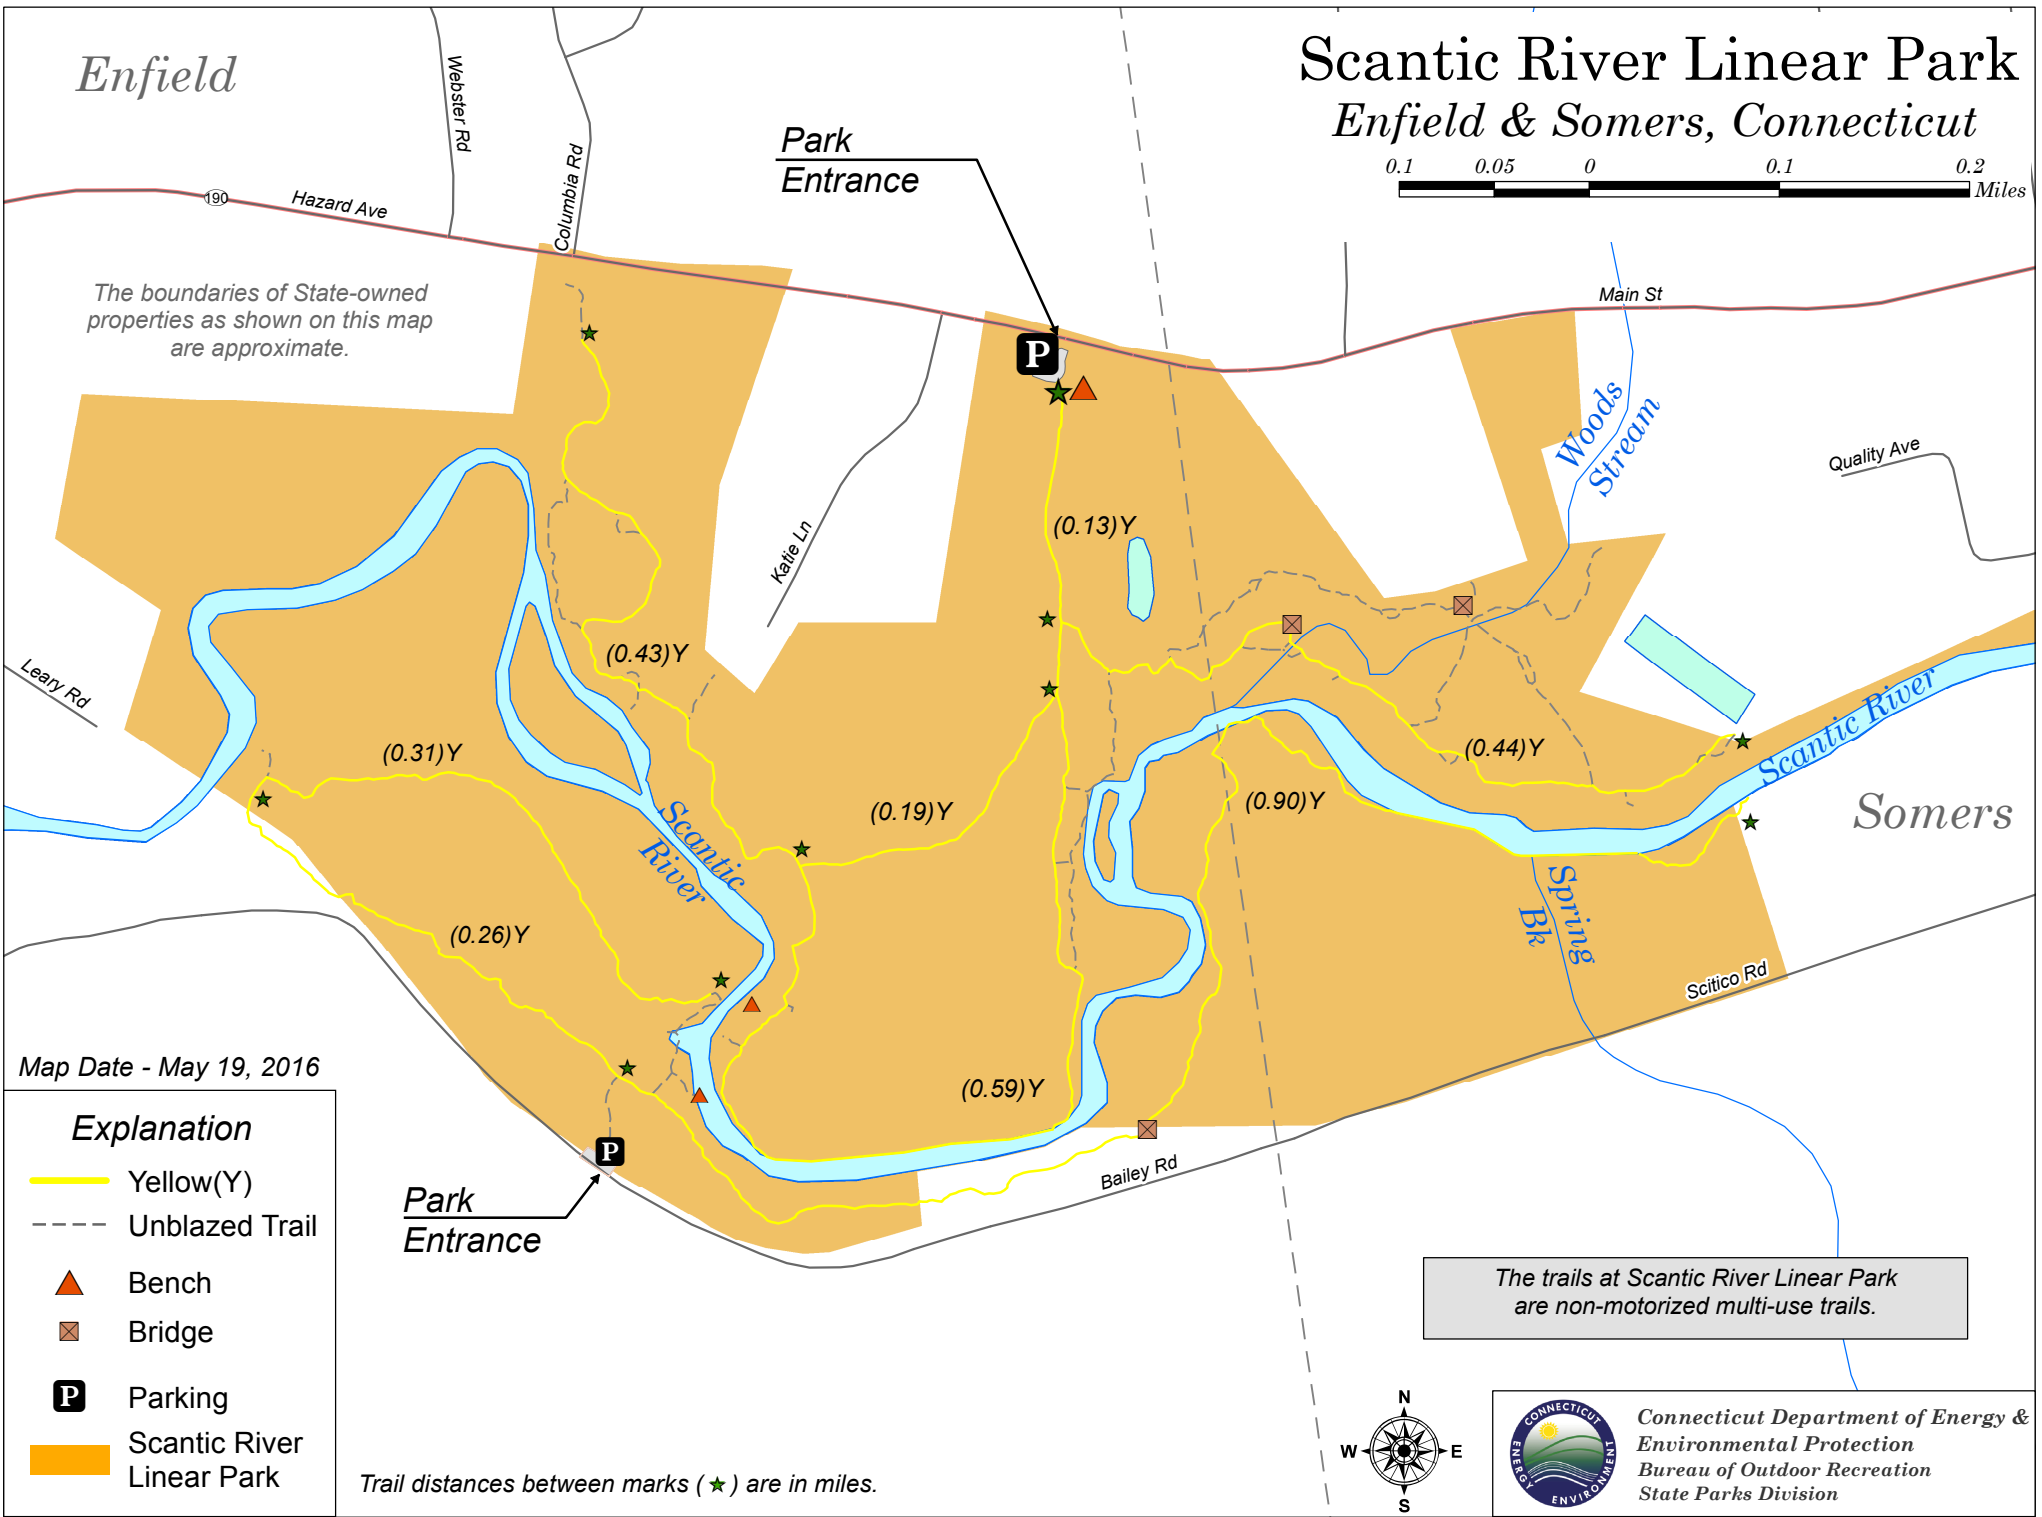

# Scantic River Linear Park

Enfield & Somers, Connecticut

The boundaries of State-owned properties as shown on this map are approximate.

Map Date - May 19, 2016

**Explanation**

- Yellow(Y)
- Unblazed Trail
- Bench
- Bridge
- Parking
- Scantic River Linear Park

Trail distances between marks (★) are in miles.

Connecticut Department of Energy & Environmental Protection  
Bureau of Outdoor Recreation  
State Parks Division