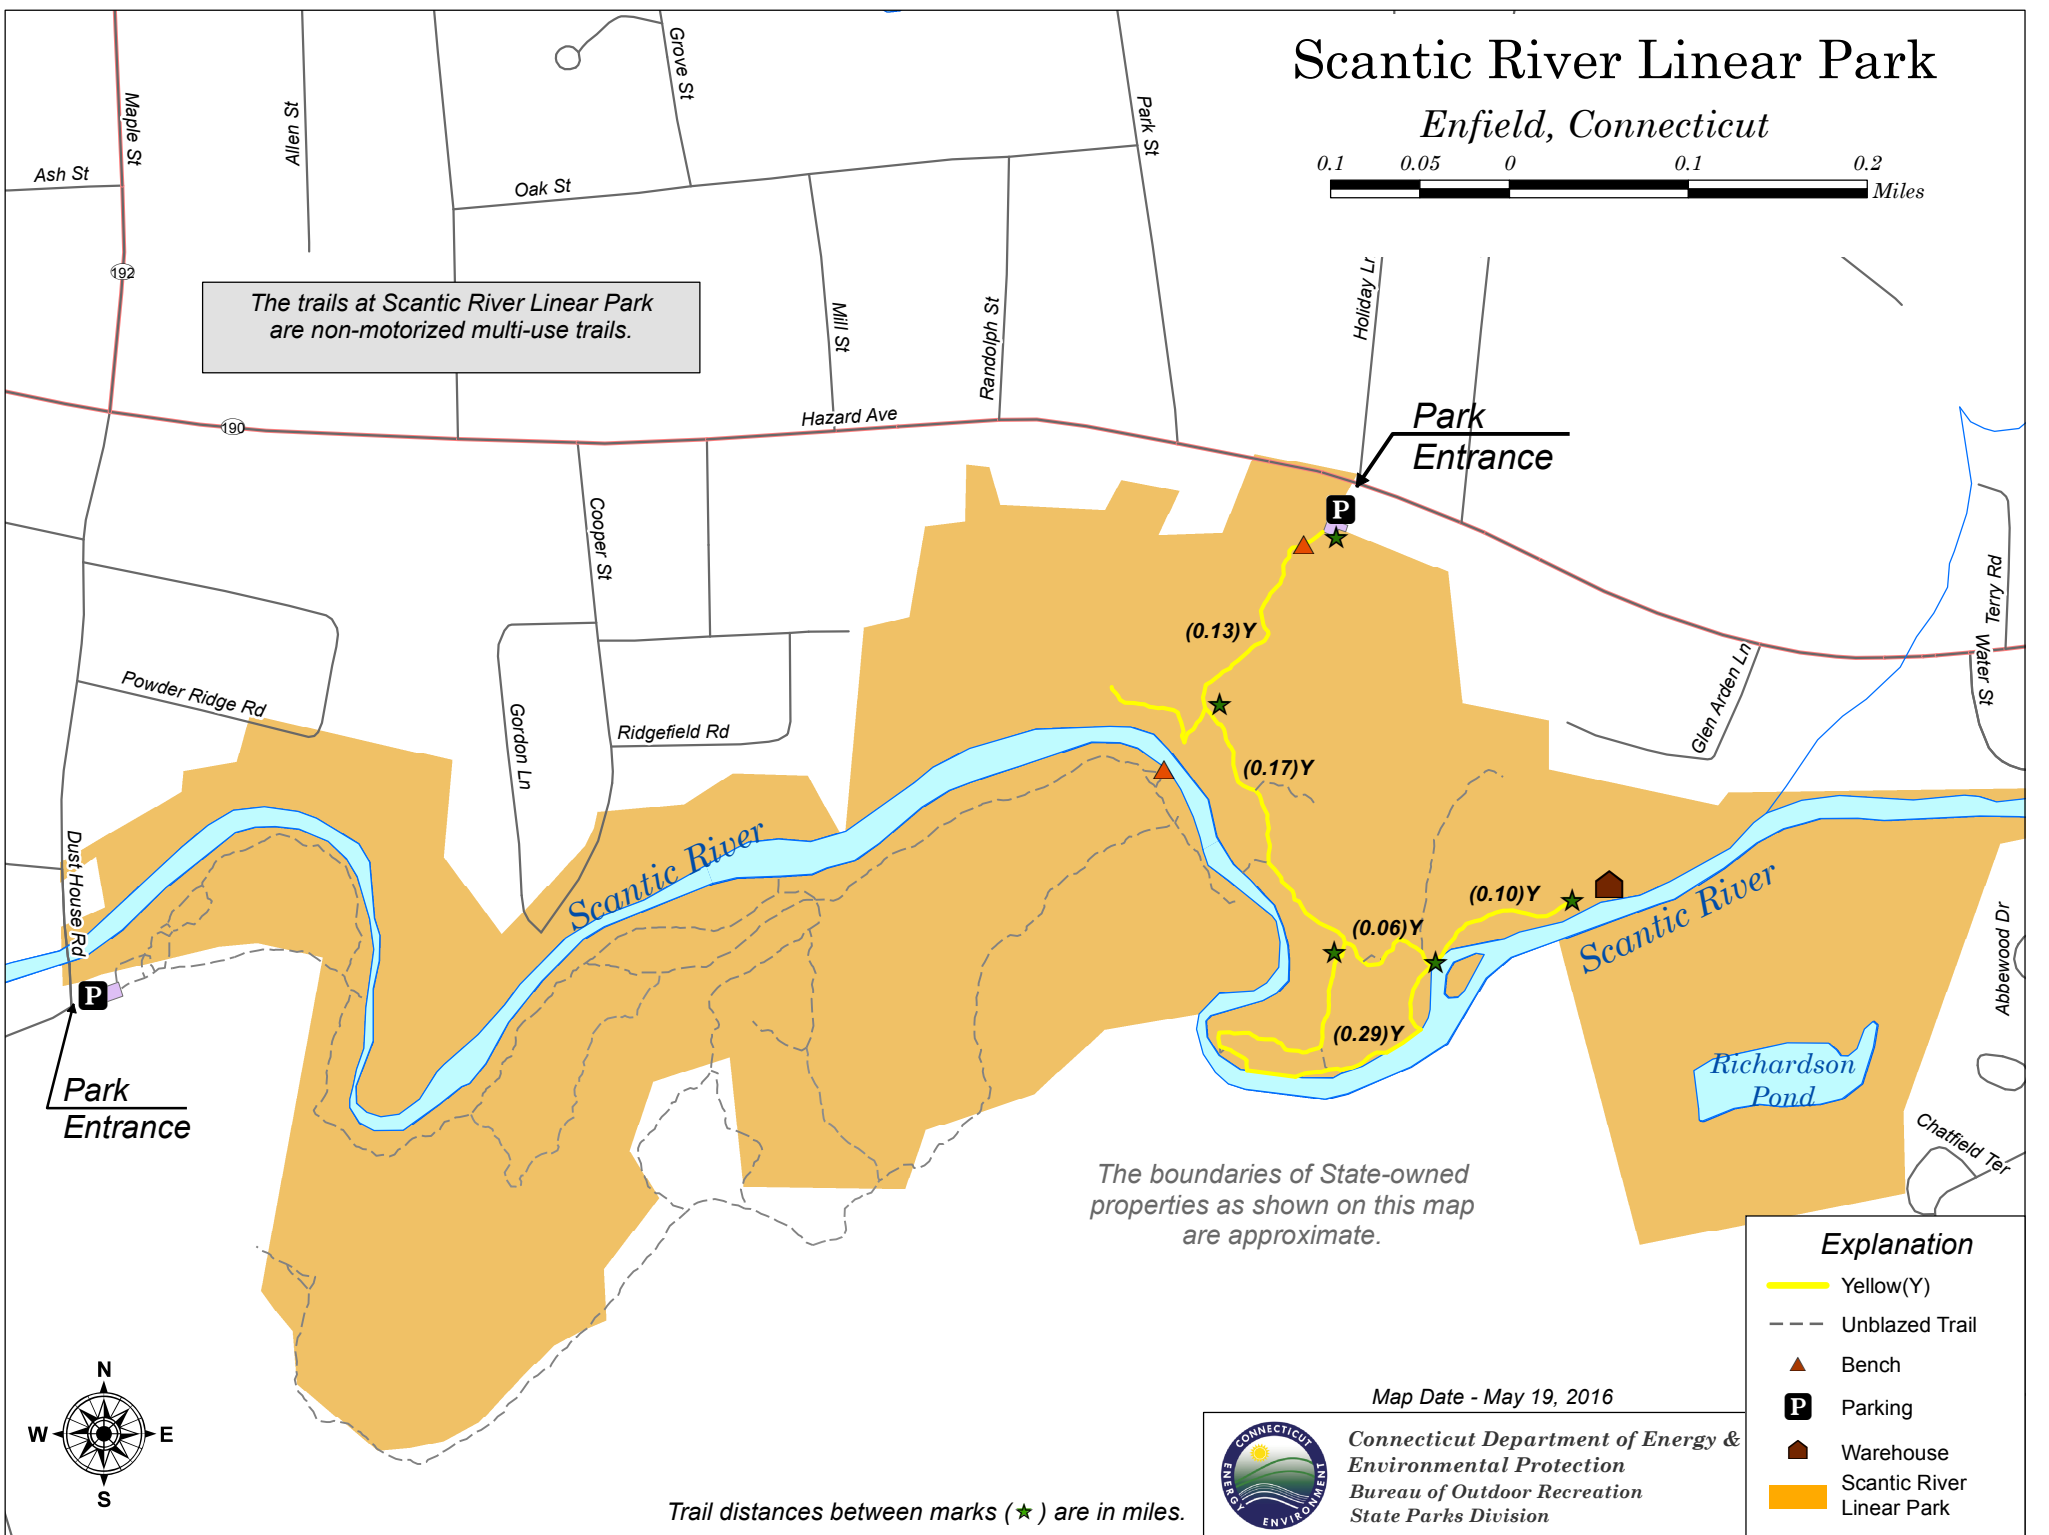

Scantic River Linear Park

Enfield, Connecticut

The trails at Scantic River Linear Park are non-motorized multi-use trails.

The boundaries of State-owned properties as shown on this map are approximate.

Trail distances between marks (★) are in miles.

Map Date - May 19, 2016

Connecticut Department of Energy & Environmental Protection
Bureau of Outdoor Recreation
State Parks Division

Explanation	
	Yellow(Y)
	Unblazed Trail
	Bench
	Parking
	Warehouse
	Scantic River Linear Park