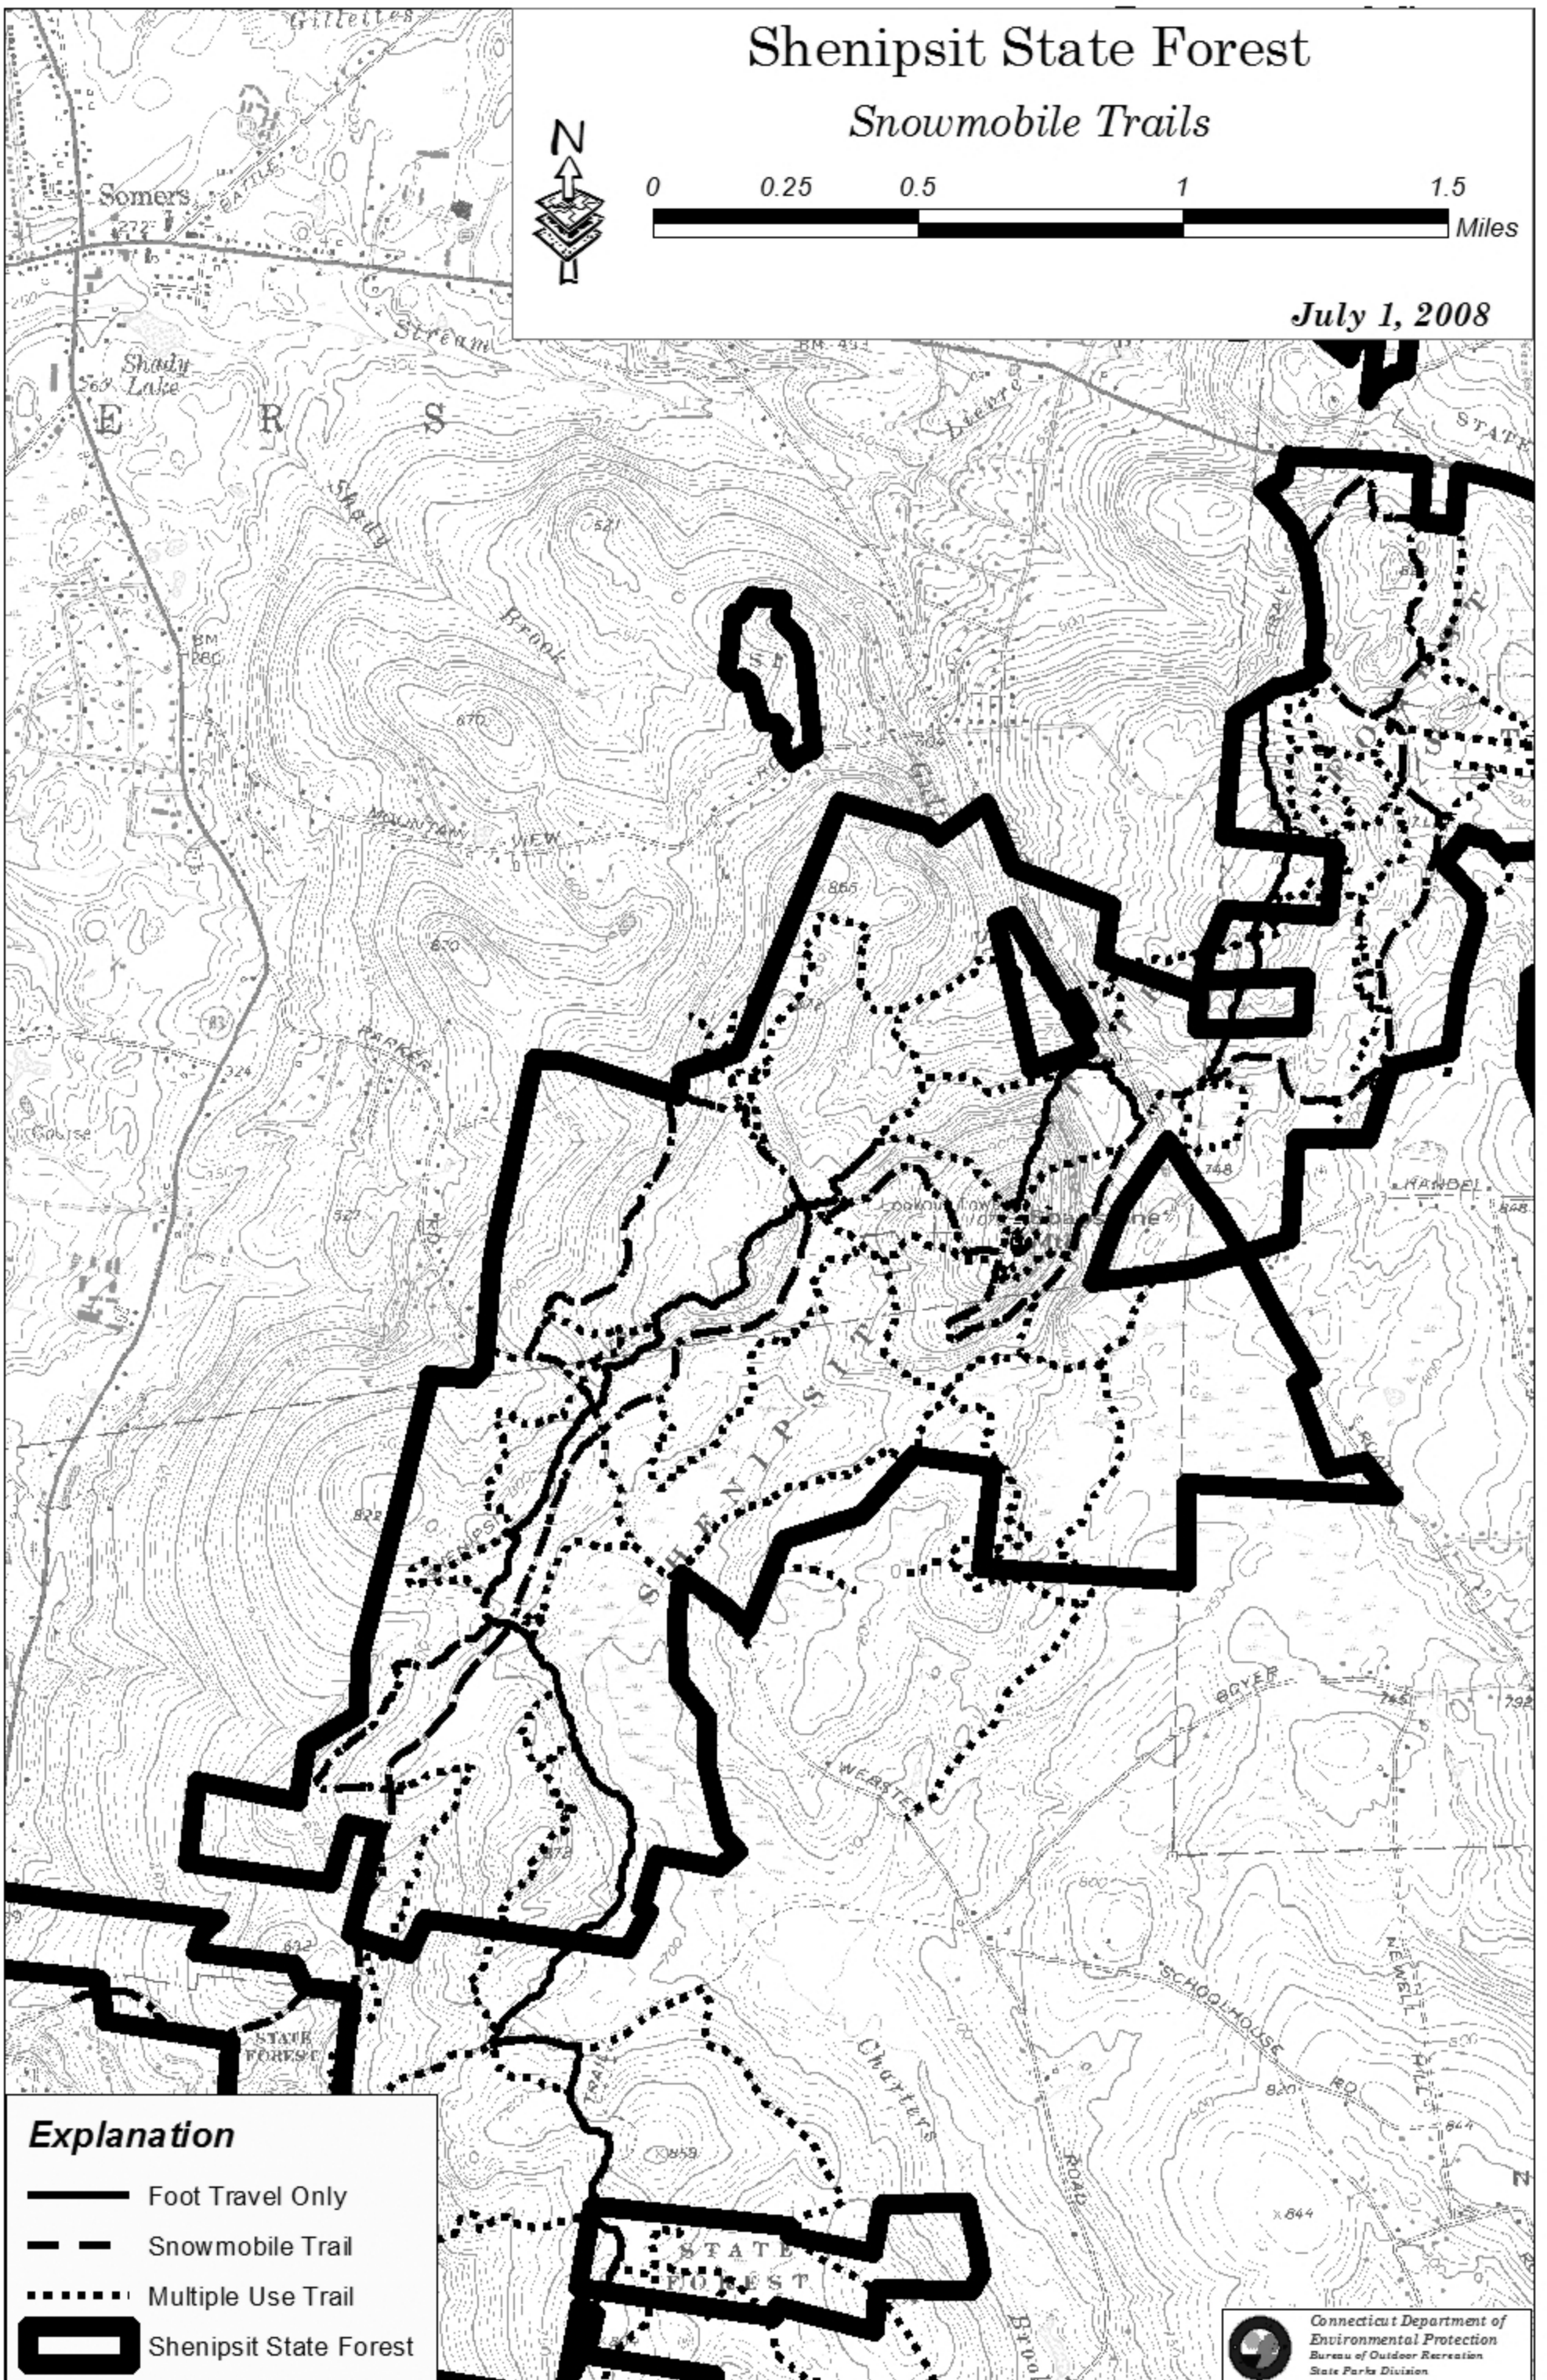

Shenipsit State Forest

Snowmobile Trails

July 1, 2008

Explanation

-  Foot Travel Only
-  Snowmobile Trail
-  Multiple Use Trail
-  Shenipsit State Forest