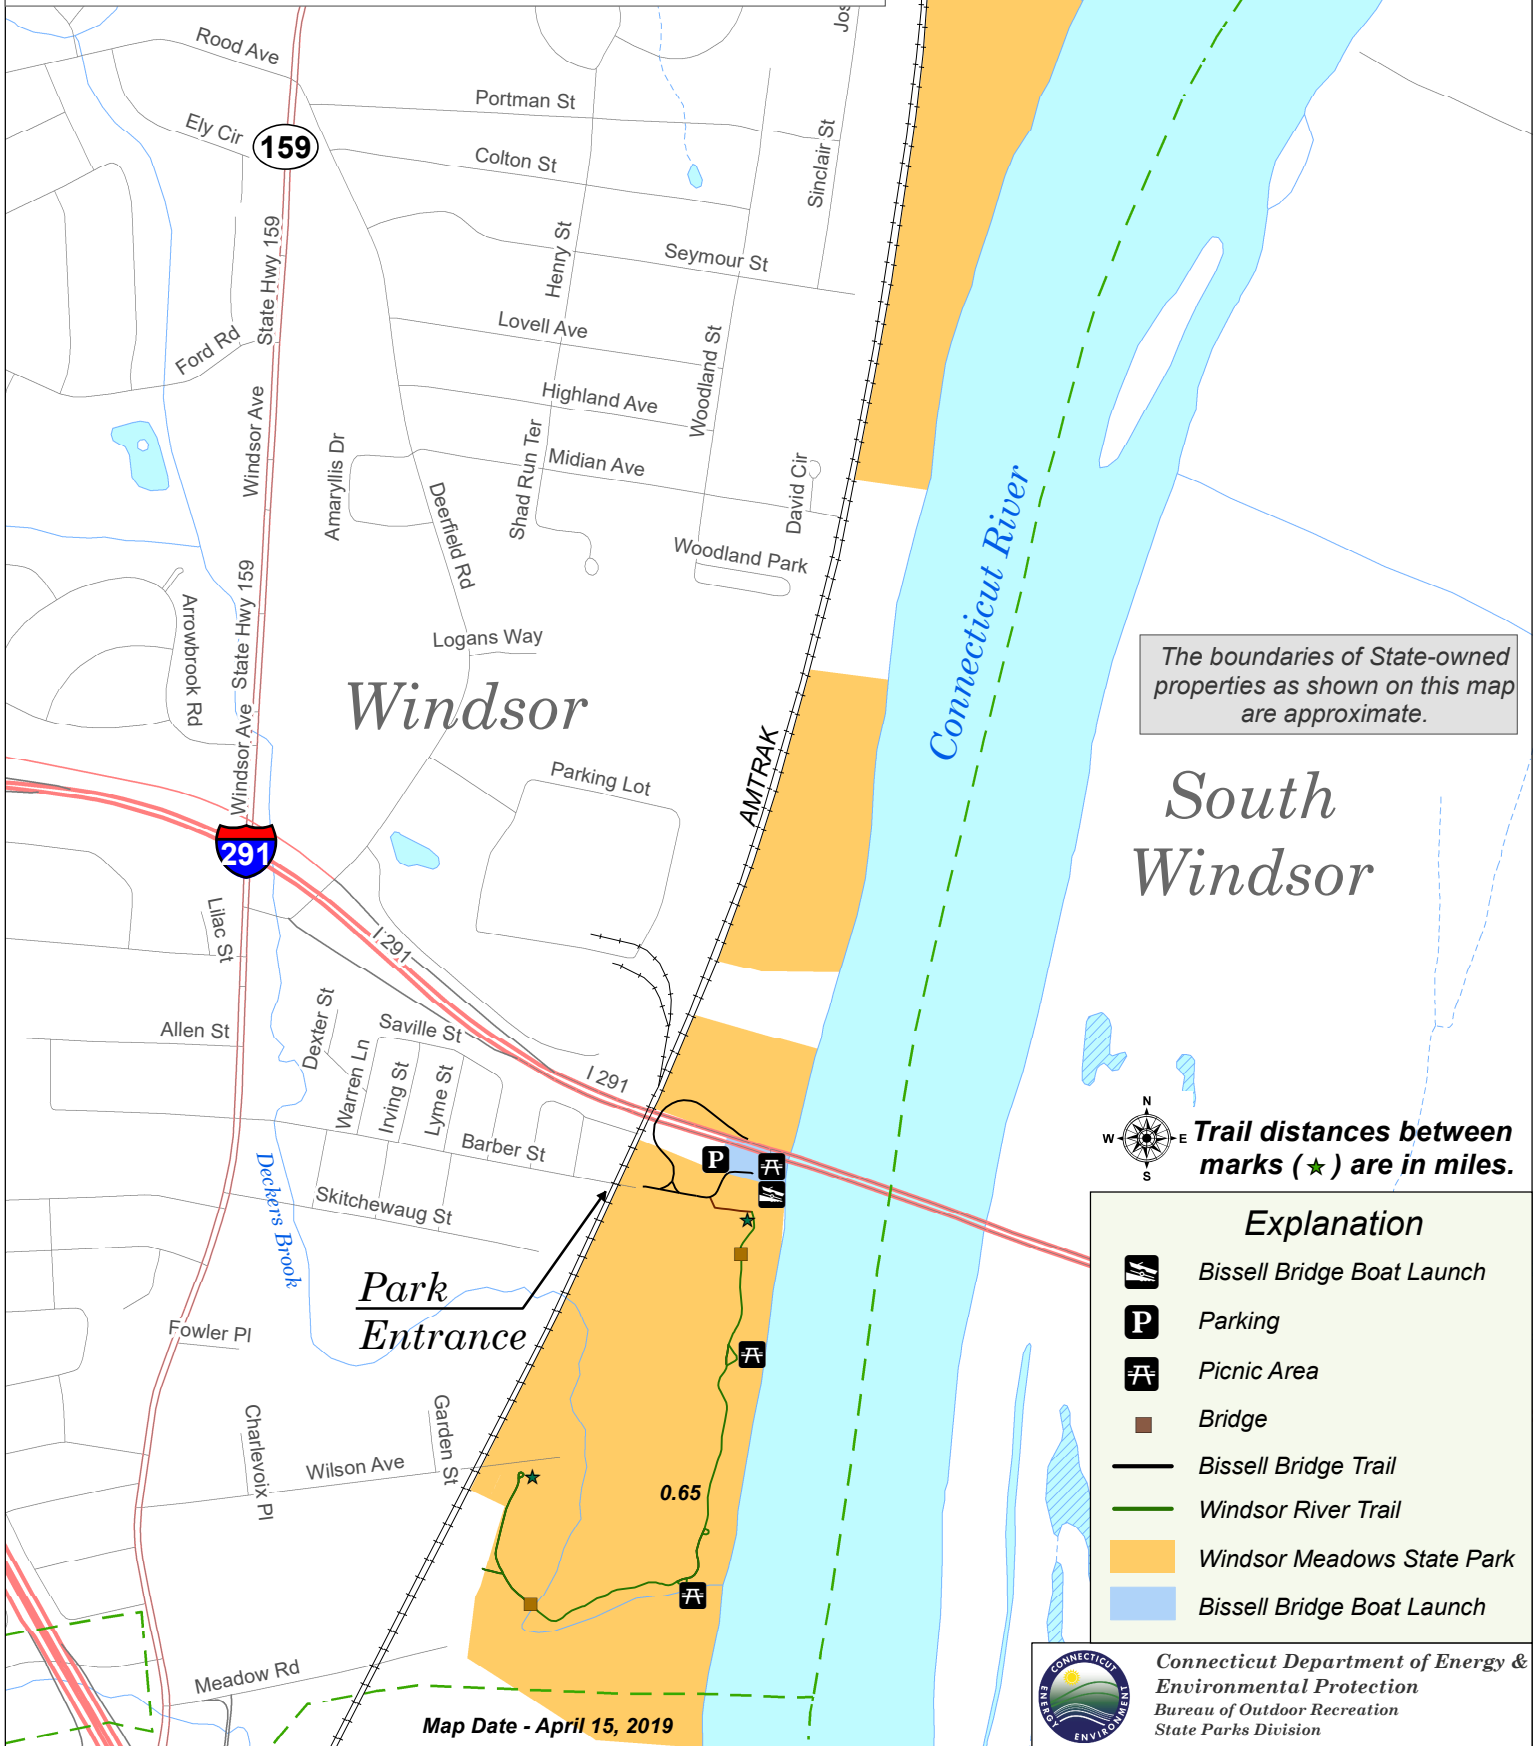

Windsor Meadows State Park

Windsor, Connecticut

The boundaries of State-owned properties as shown on this map are approximate.

South Windsor

Trail distances between marks (★) are in miles.

Explanation	
	Bissell Bridge Boat Launch
	Parking
	Picnic Area
	Bridge
	Bissell Bridge Trail
	Windsor River Trail
	Windsor Meadows State Park
	Bissell Bridge Boat Launch

Map Date - April 15, 2019

Connecticut Department of Energy & Environmental Protection
Bureau of Outdoor Recreation
State Parks Division