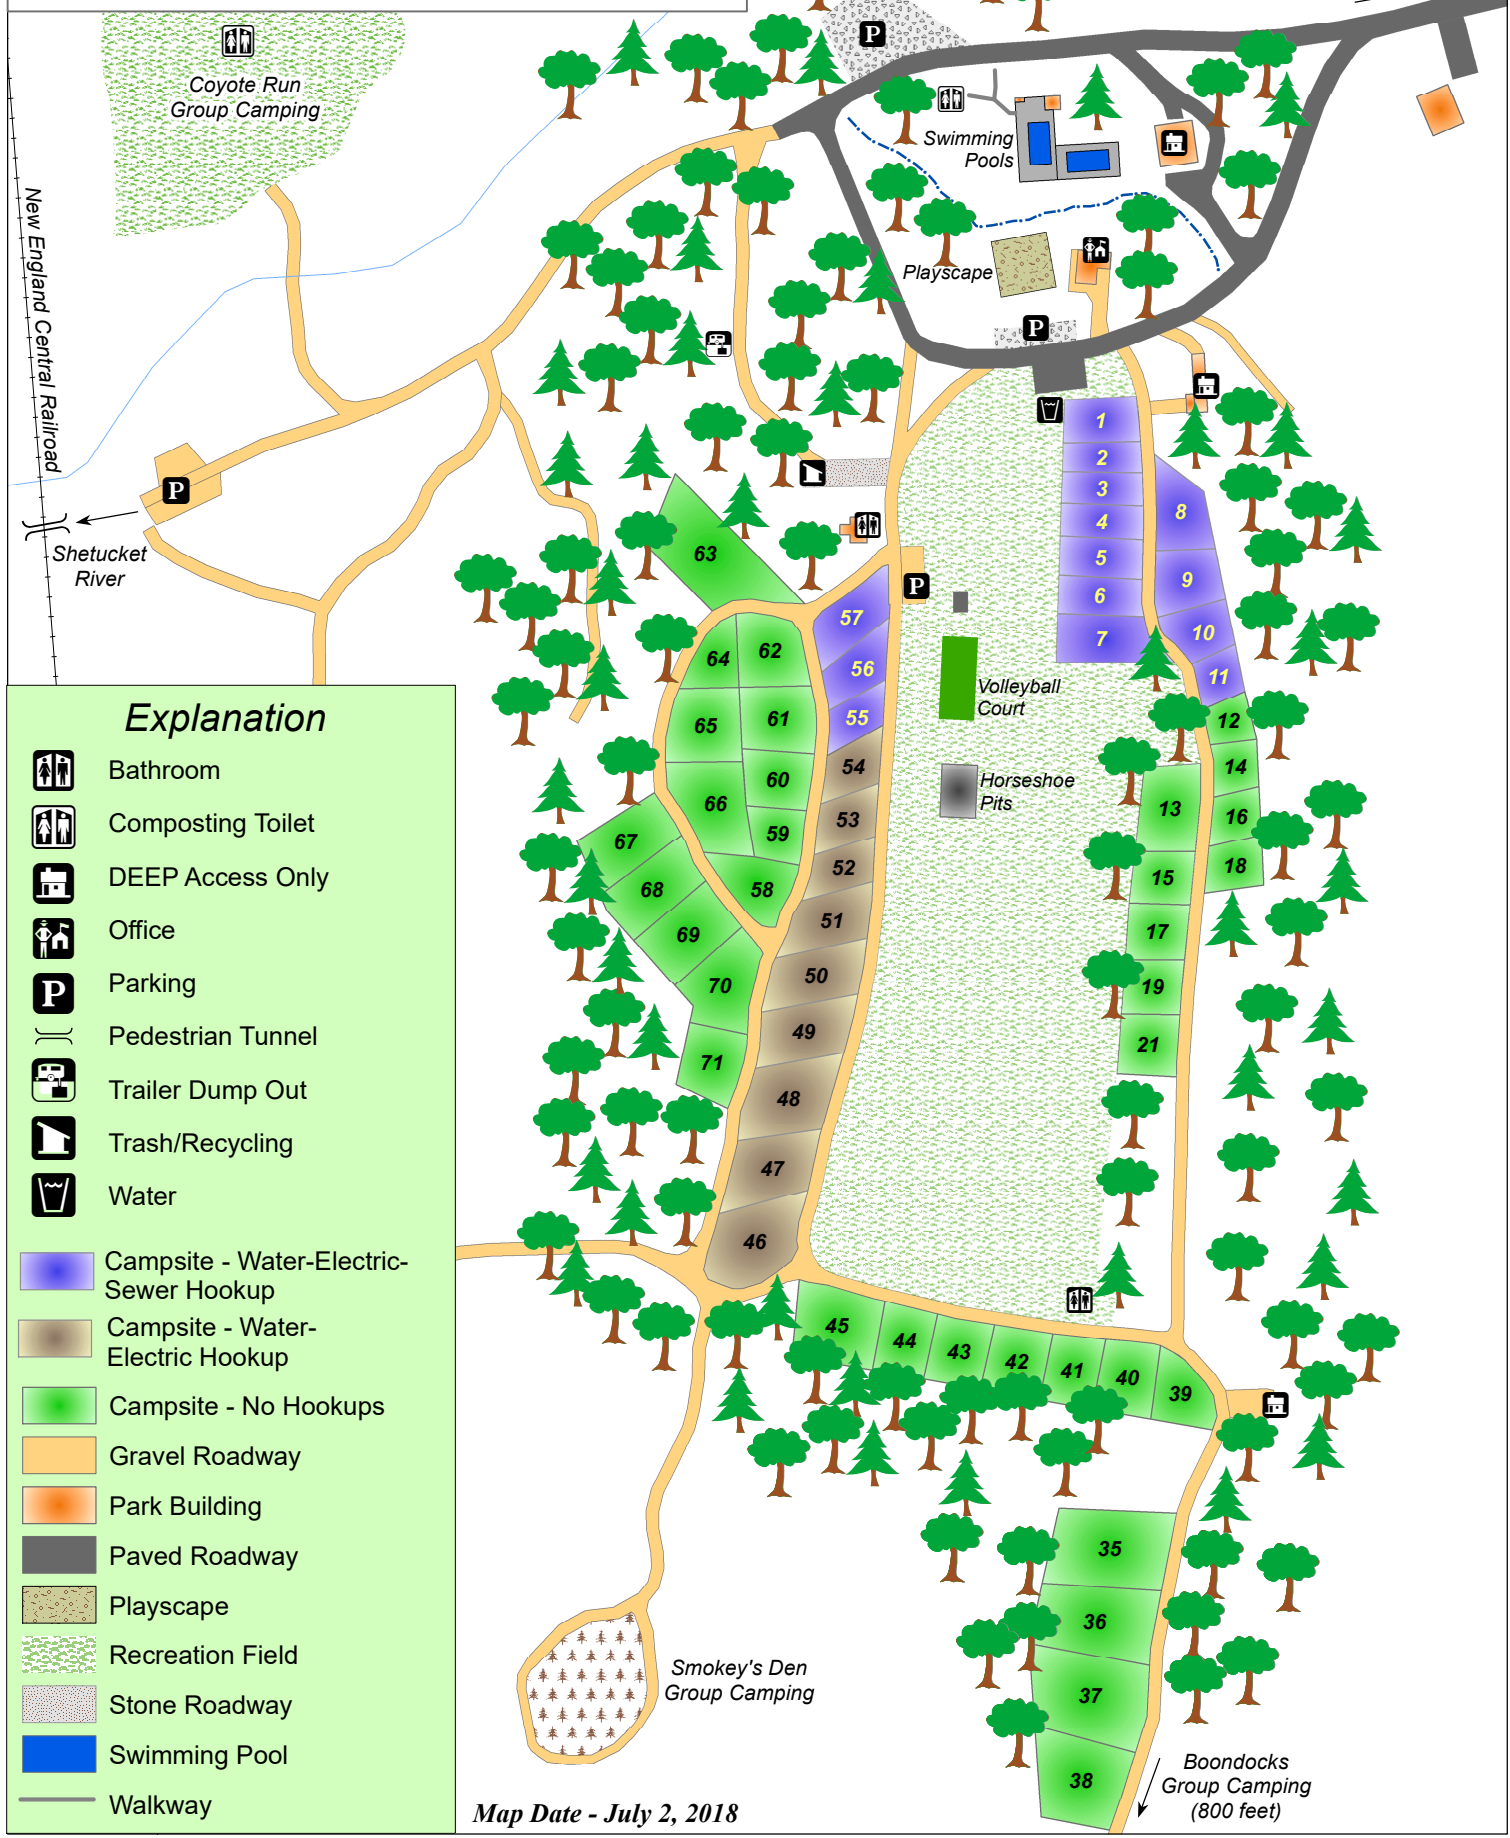

Salt Rock State Campground

Baltic, Connecticut

Explanation

- Bathroom
- Composting Toilet
- DEEP Access Only
- Office
- Parking
- Pedestrian Tunnel
- Trailer Dump Out
- Trash/Recycling
- Water

- Campsite - Water-Electric-Sewer Hookup
- Campsite - Water-Electric Hookup
- Campsite - No Hookups
- Gravel Roadway
- Park Building
- Paved Roadway
- Playscape
- Recreation Field
- Stone Roadway
- Swimming Pool
- Walkway

Map Date - July 2, 2018