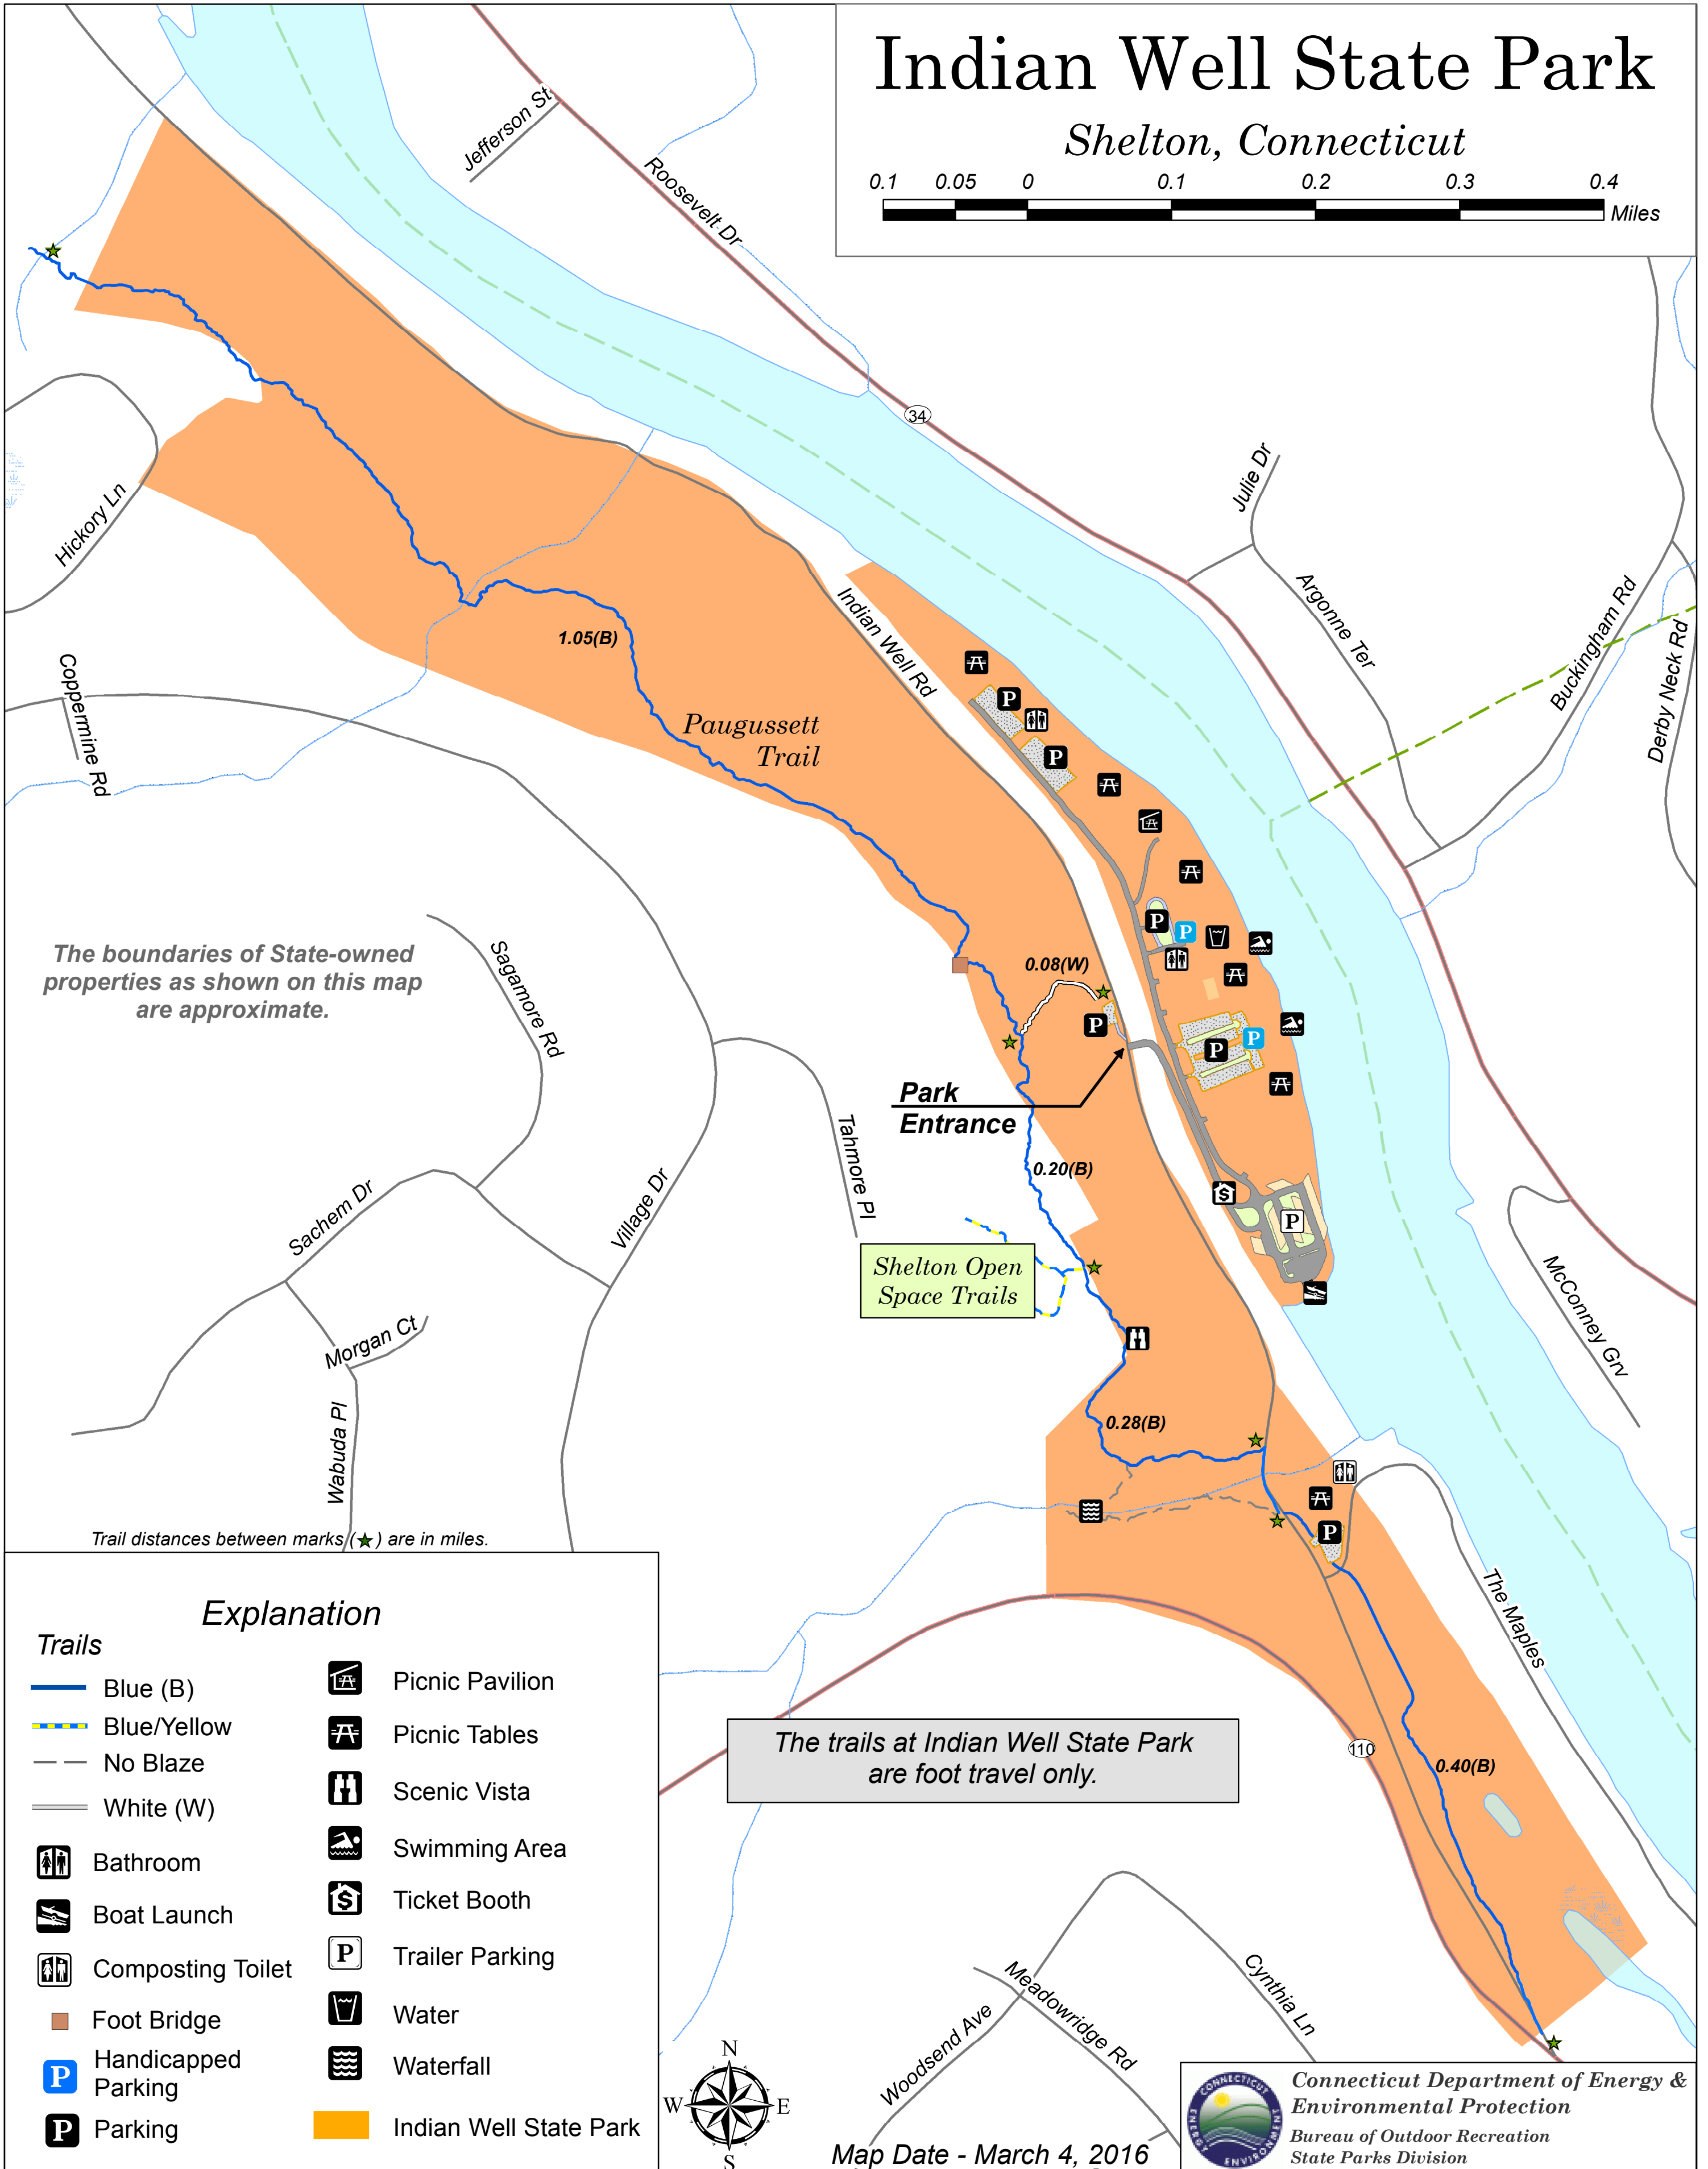

Indian Well State Park

Shelton, Connecticut

The boundaries of State-owned properties as shown on this map are approximate.

Trail distances between marks(★) are in miles.

Explanation

Trails

- | | |
|---------------------|------------------------|
| Blue (B) | Picnic Pavilion |
| Blue/Yellow | Picnic Tables |
| No Blaze | Scenic Vista |
| White (W) | Swimming Area |
| Bathroom | Ticket Booth |
| Boat Launch | Trailer Parking |
| Composting Toilet | Water |
| Foot Bridge | Waterfall |
| Handicapped Parking | Indian Well State Park |
| Parking | |

The trails at Indian Well State Park are foot travel only.

Map Date - March 4, 2016

Connecticut Department of Energy & Environmental Protection
Bureau of Outdoor Recreation
State Parks Division