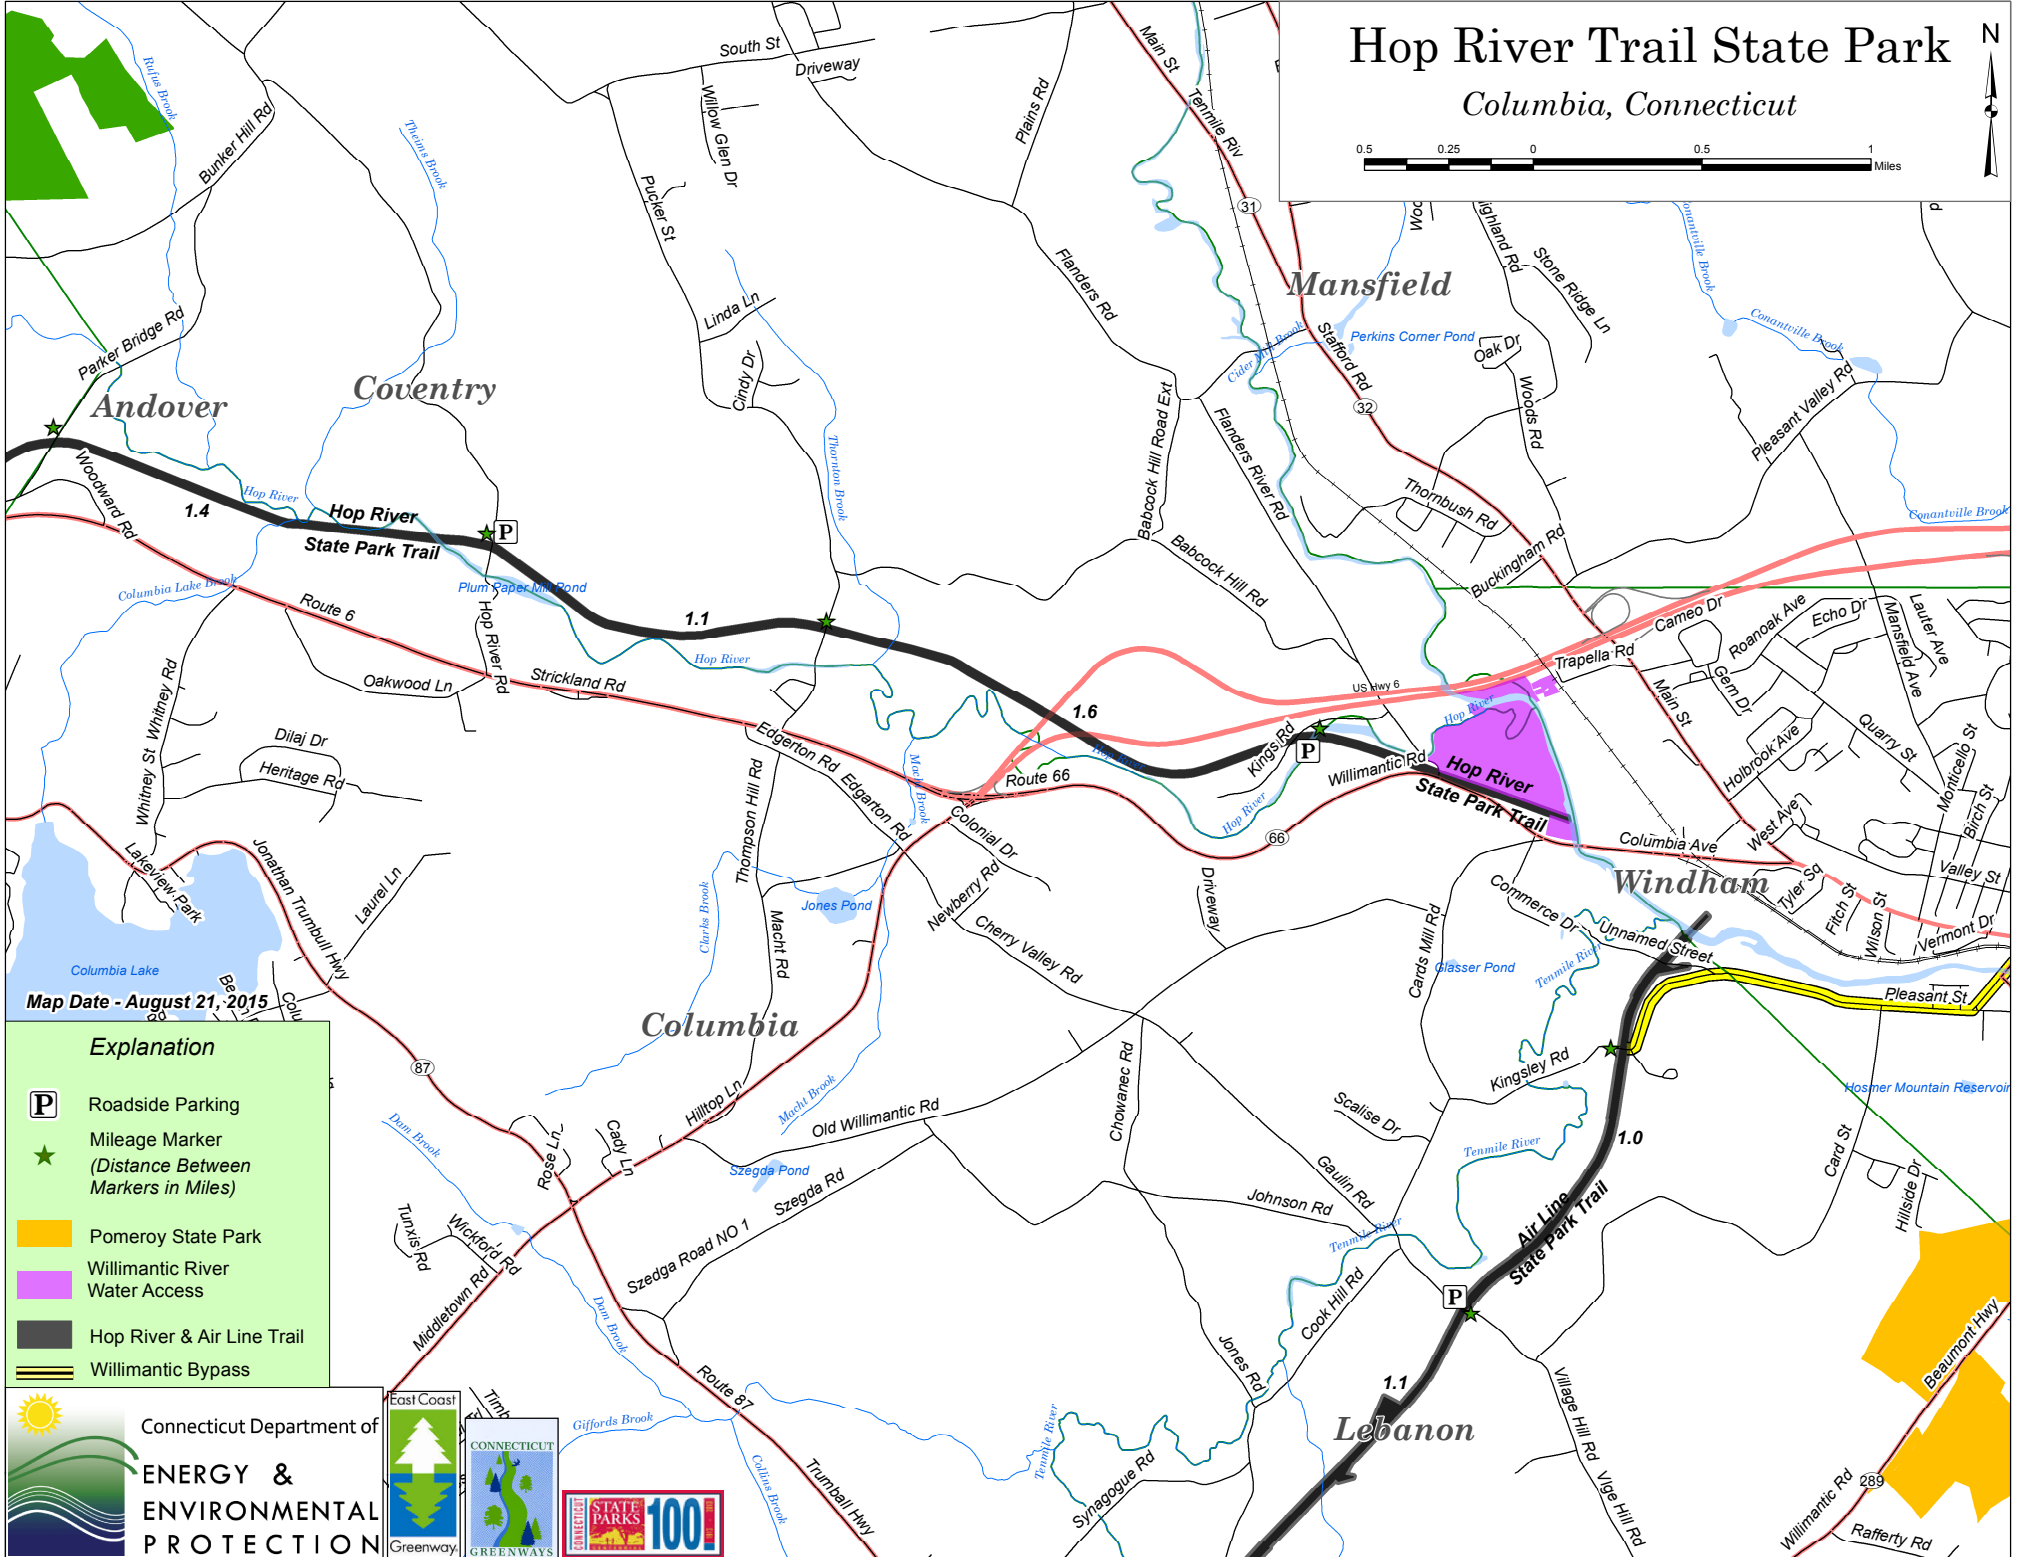

Hop River Trail State Park

Columbia, Connecticut

Map Date - August 21, 2015

Explanation

- Roadside Parking
- Mileage Marker (Distance Between Markers in Miles)
- Pomeroy State Park
- Willimantic River Water Access
- Hop River & Air Line Trail
- Willimantic Bypass