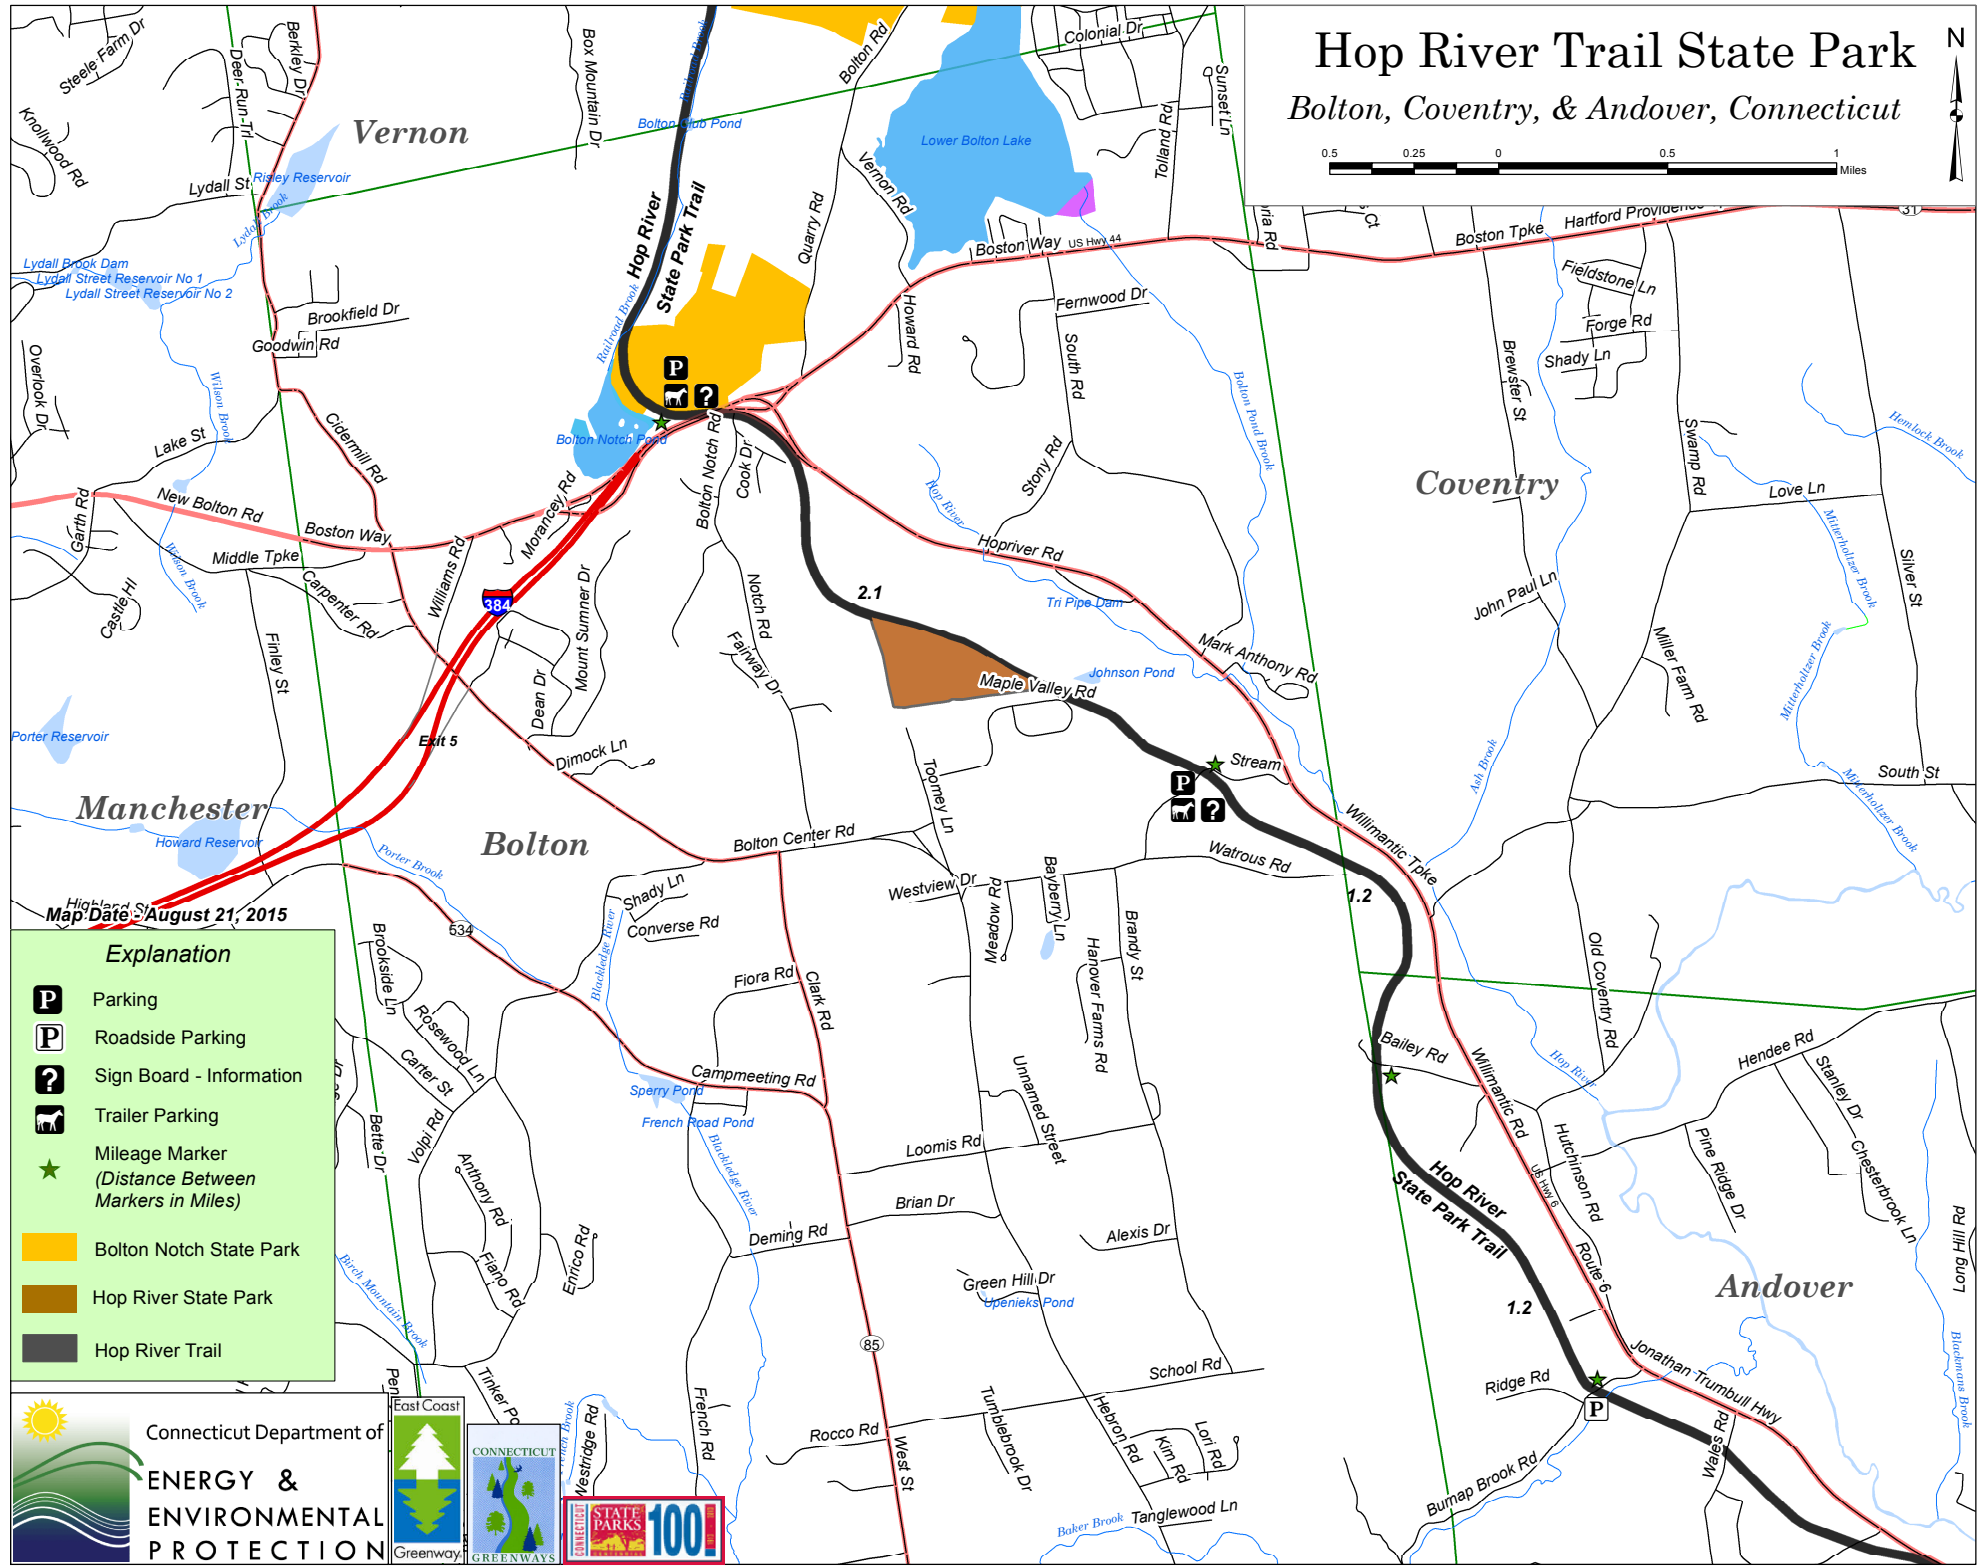

Hop River Trail State Park

Bolton, Coventry, & Andover, Connecticut

Map Date: August 21, 2015

Explanation	
	Parking
	Roadside Parking
	Sign Board - Information
	Trailer Parking
	Mileage Marker (Distance Between Markers in Miles)
	Bolton Notch State Park
	Hop River State Park
	Hop River Trail