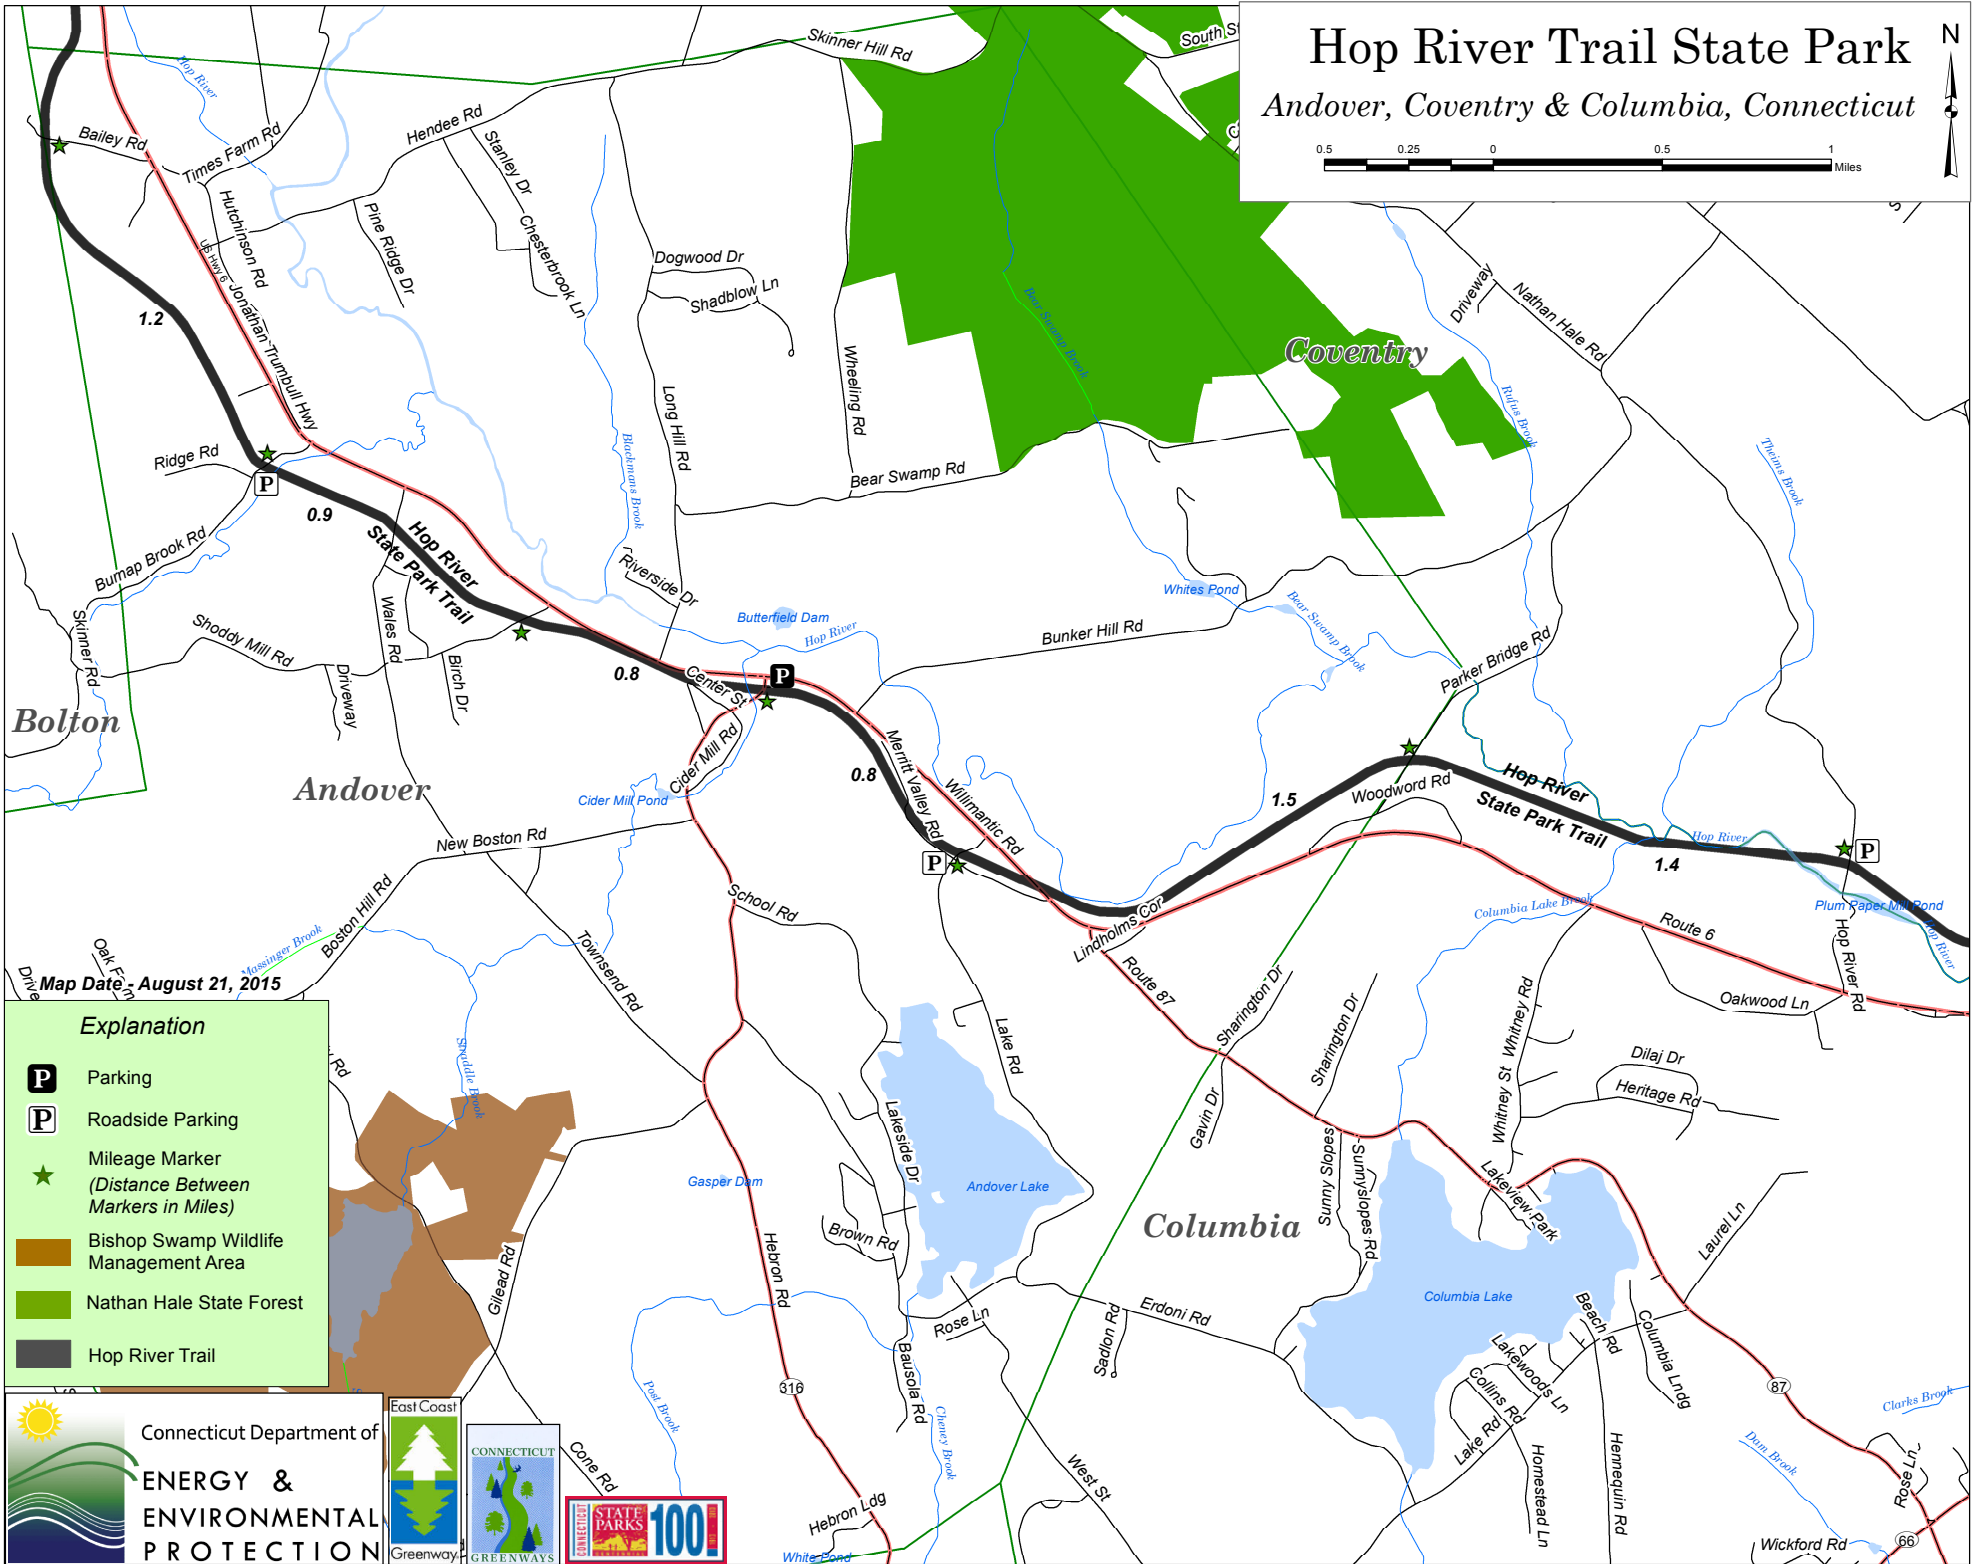

Hop River Trail State Park

Andover, Coventry & Columbia, Connecticut

Map Date August 21, 2015

Explanation

- Parking
- Roadside Parking
- Mileage Marker (Distance Between Markers in Miles)
- Bishop Swamp Wildlife Management Area
- Nathan Hale State Forest
- Hop River Trail

Connecticut Department of ENERGY & ENVIRONMENTAL PROTECTION

East Coast Greenway

CONNECTICUT GREENWAYS

100th Anniversary of the National State Parks System