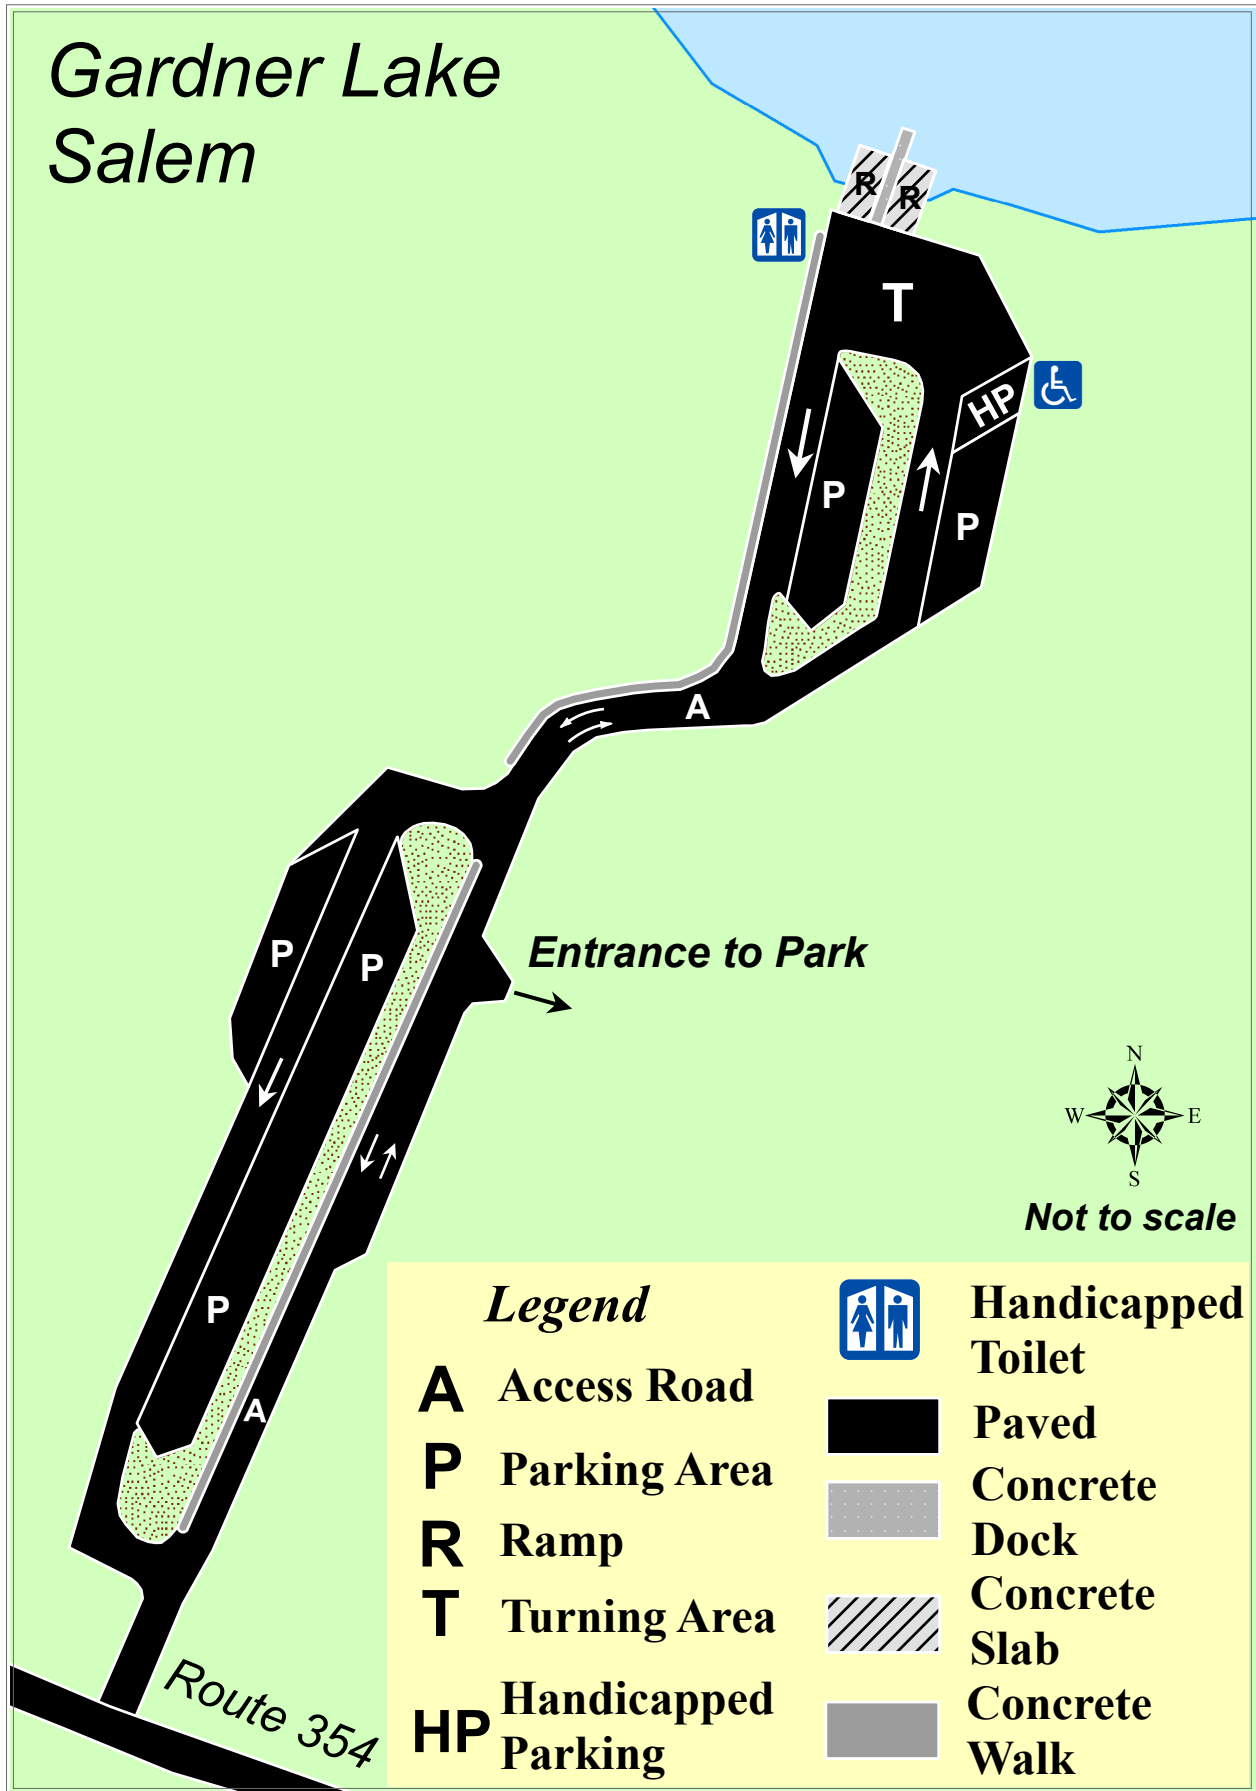

Gardner Lake Salem

<i>Legend</i>	
A Access Road	 Handicapped Toilet
P Parking Area	 Paved
R Ramp	 Concrete Dock
T Turning Area	 Concrete Slab
HP Handicapped Parking	 Concrete Walk