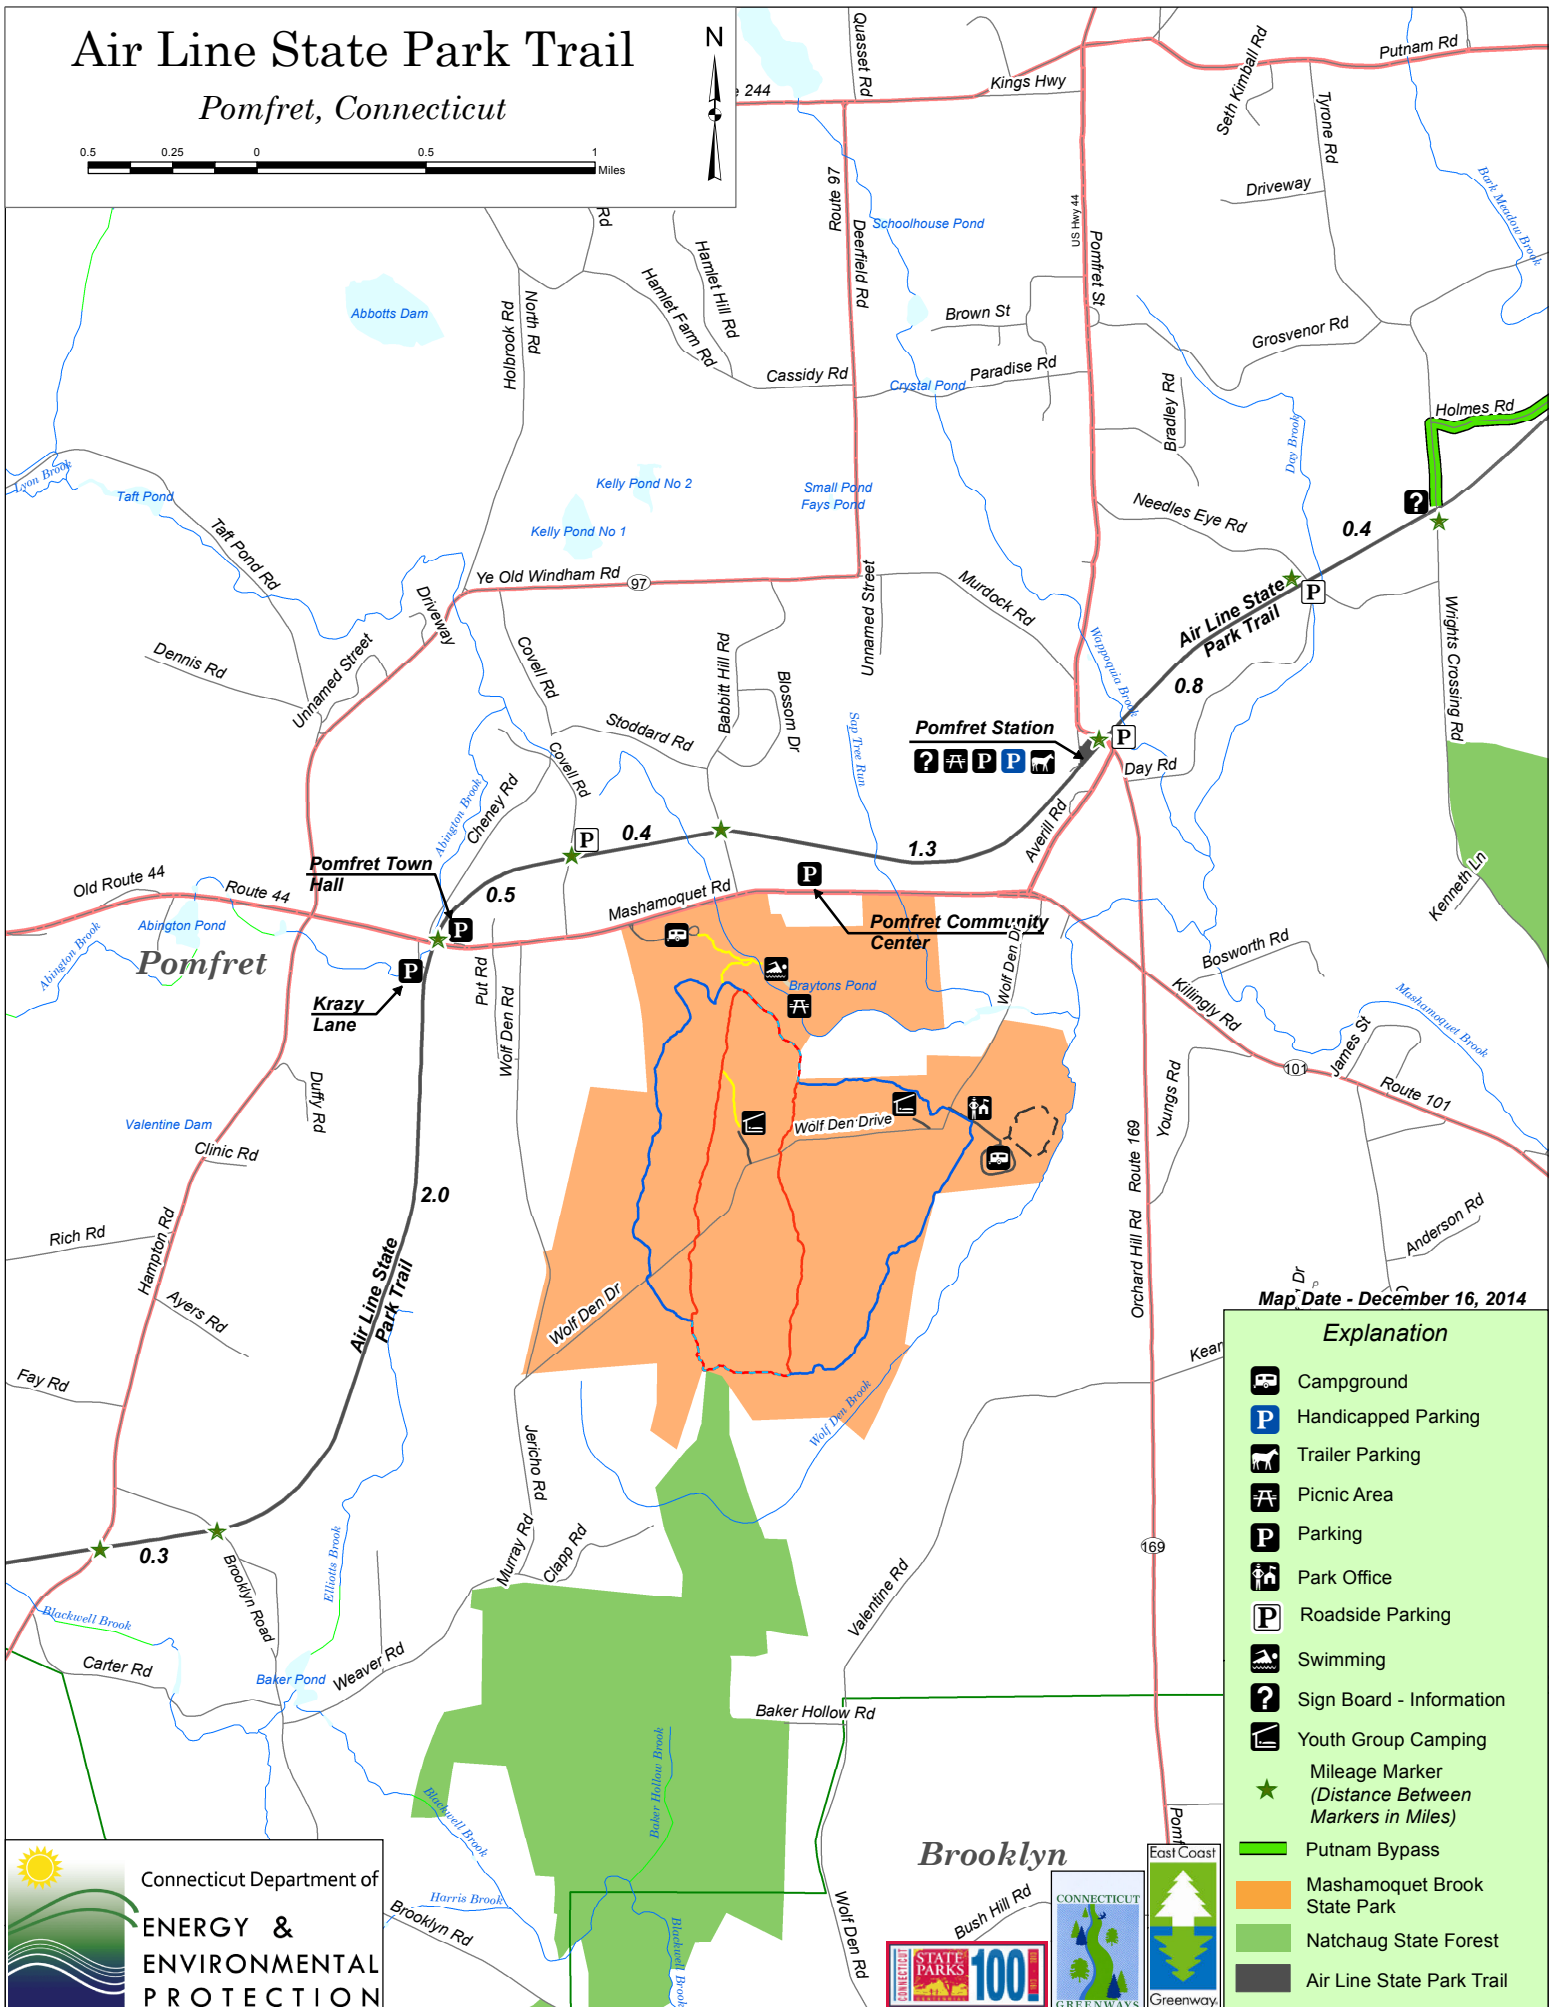

Air Line State Park Trail

Pomfret, Connecticut

Map Date - December 16, 2014

Explanation

- Campground
- Handicapped Parking
- Trailer Parking
- Picnic Area
- Parking
- Park Office
- Roadside Parking
- Swimming
- Sign Board - Information
- Youth Group Camping
- Mileage Marker
(Distance Between Markers in Miles)
- Putnam Bypass
- Mashamoquet Brook State Park
- Natchaug State Forest
- Air Line State Park Trail