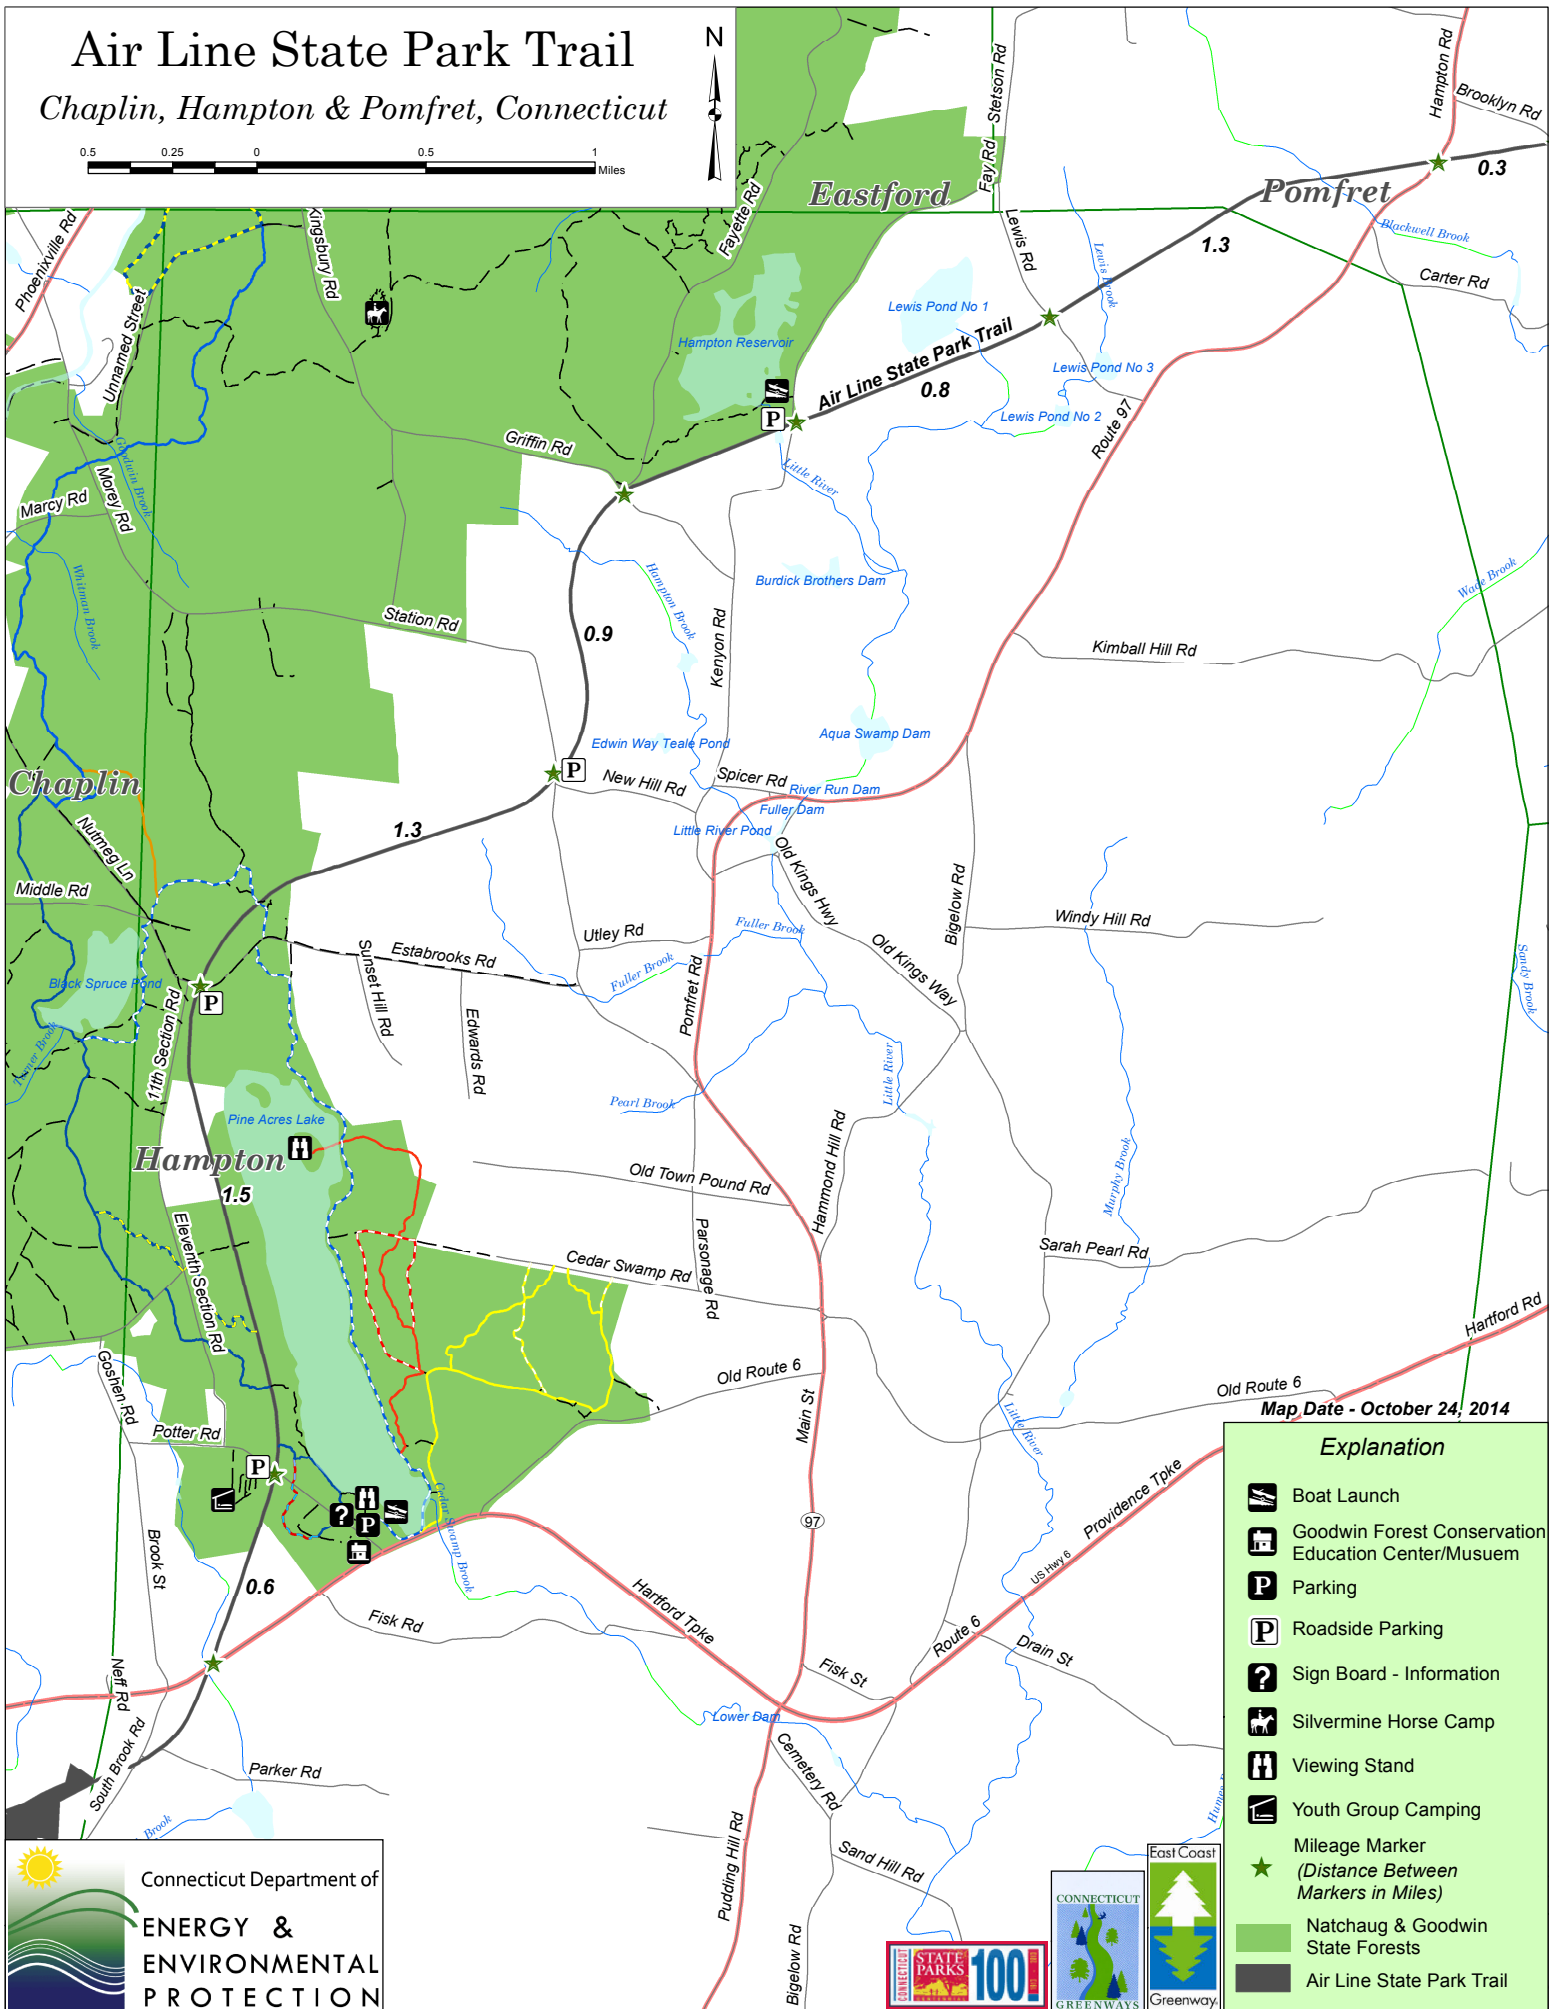

Air Line State Park Trail

Chaplin, Hampton & Pomfret, Connecticut

Map Date - October 24, 2014

Explanation

- Boat Launch
- Goodwin Forest Conservation Education Center/Museum
- Parking
- Roadside Parking
- Sign Board - Information
- Silvermine Horse Camp
- Viewing Stand
- Youth Group Camping
- Mileage Marker (Distance Between Markers in Miles)
- Natchaug & Goodwin State Forests
- Air Line State Park Trail