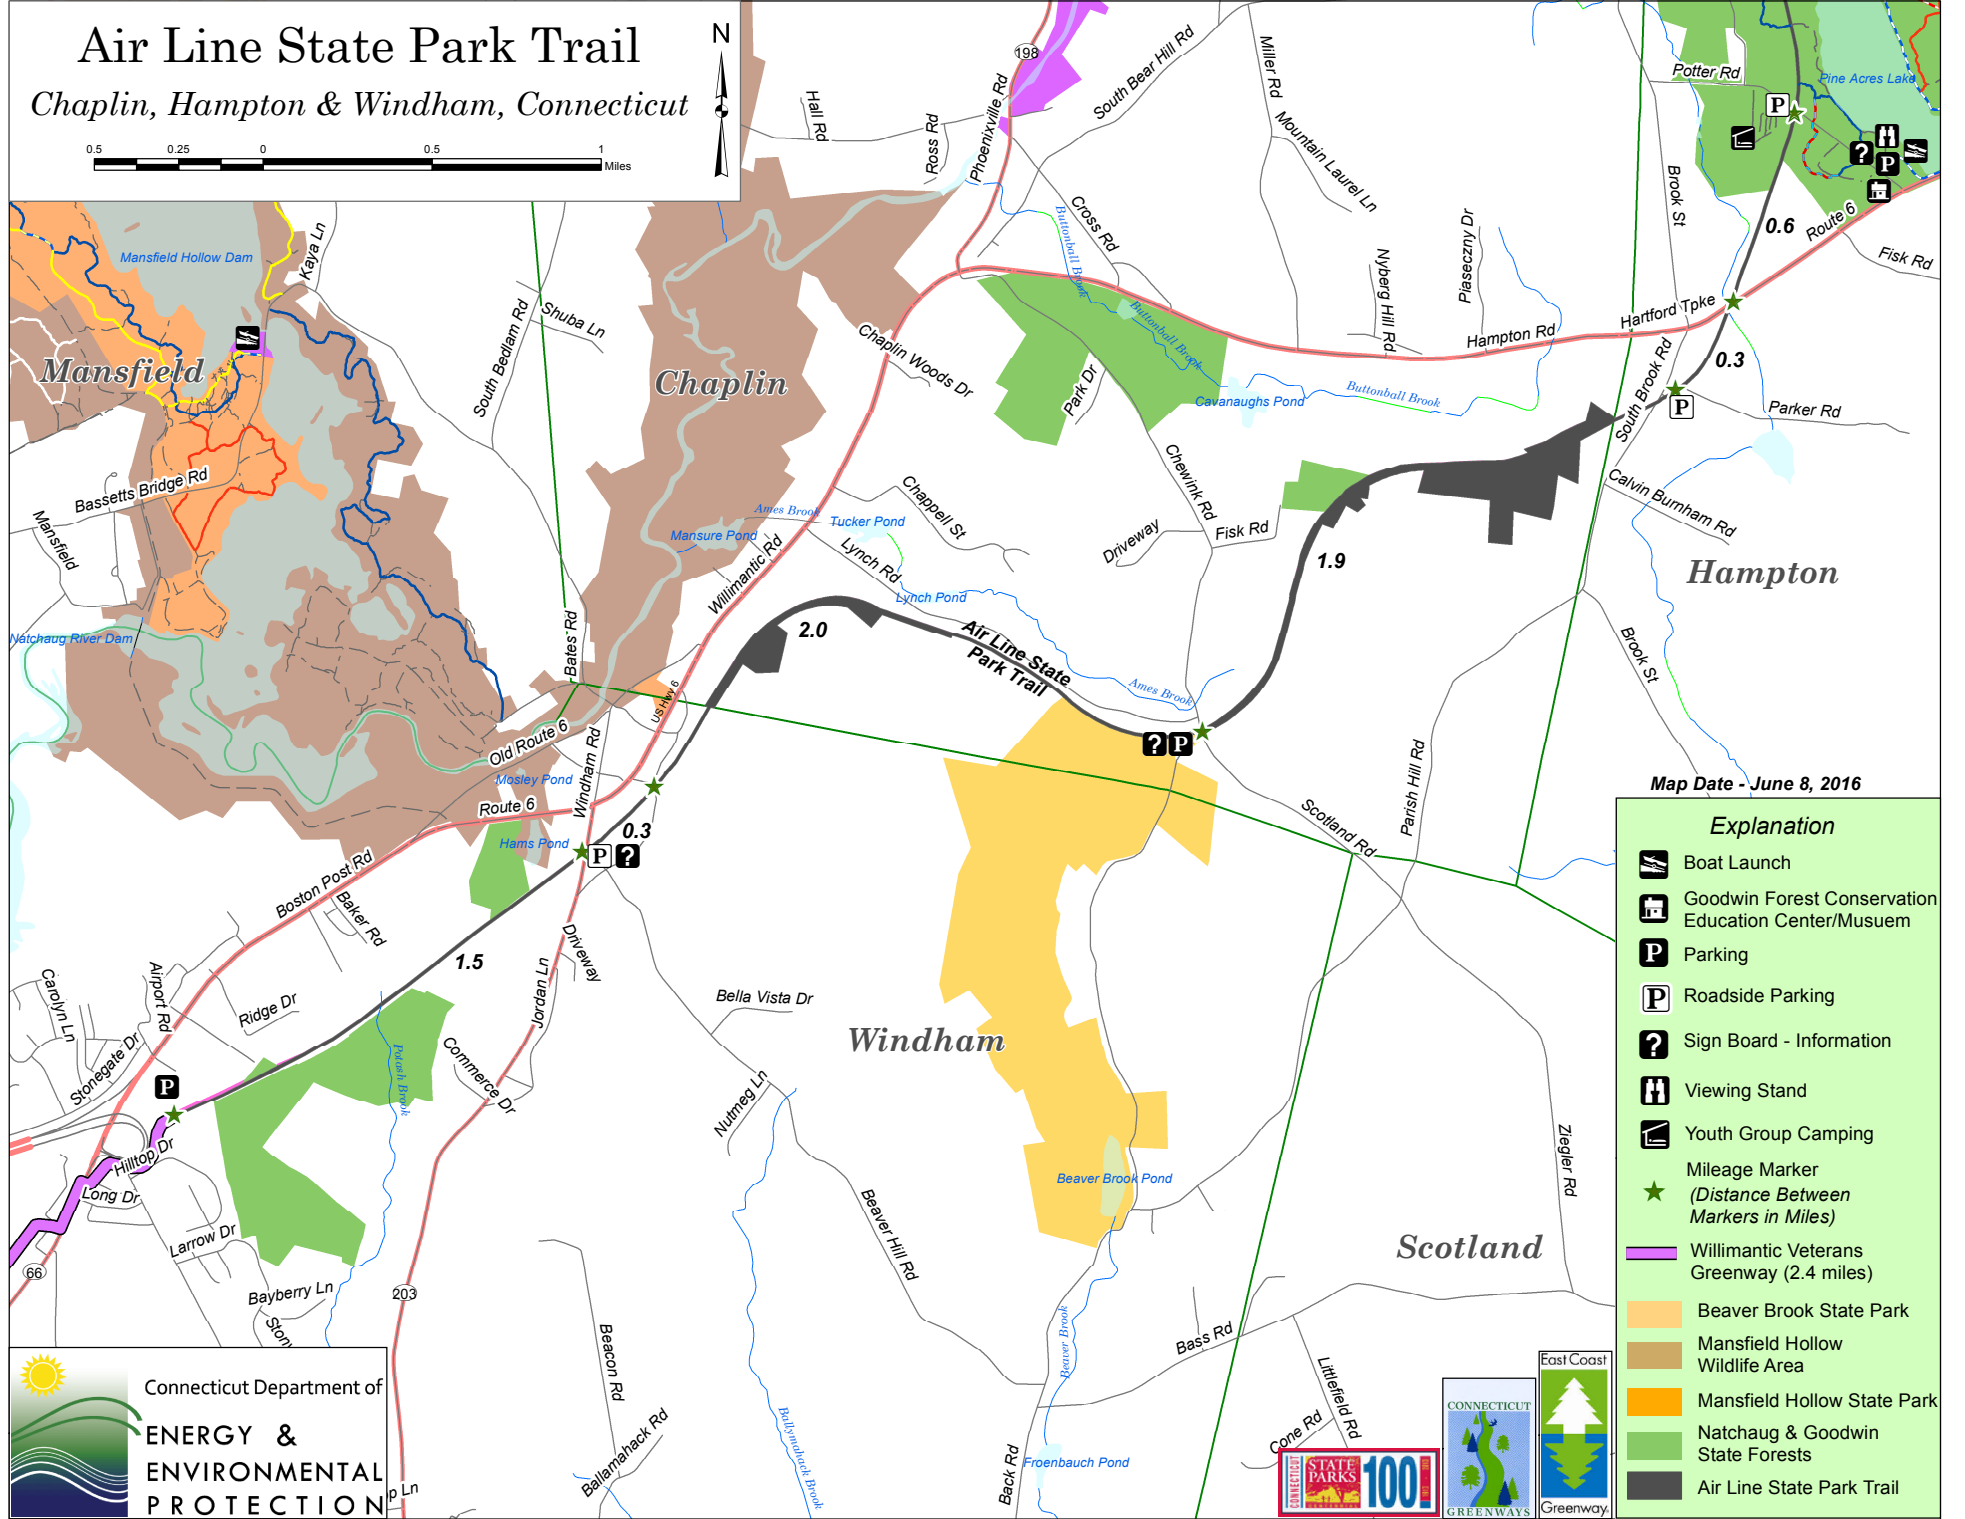

Air Line State Park Trail

Chaplin, Hampton & Windham, Connecticut

Map Date - June 8, 2016

Explanation

- Boat Launch
- Goodwin Forest Conservation Education Center/Museum
- Parking
- Roadside Parking
- Sign Board - Information
- Viewing Stand
- Youth Group Camping
- Mileage Marker
(Distance Between Markers in Miles)
- Willimantic Veterans Greenway (2.4 miles)
- Beaver Brook State Park
- Mansfield Hollow Wildlife Area
- Mansfield Hollow State Park
- Natchaug & Goodwin State Forests
- Air Line State Park Trail