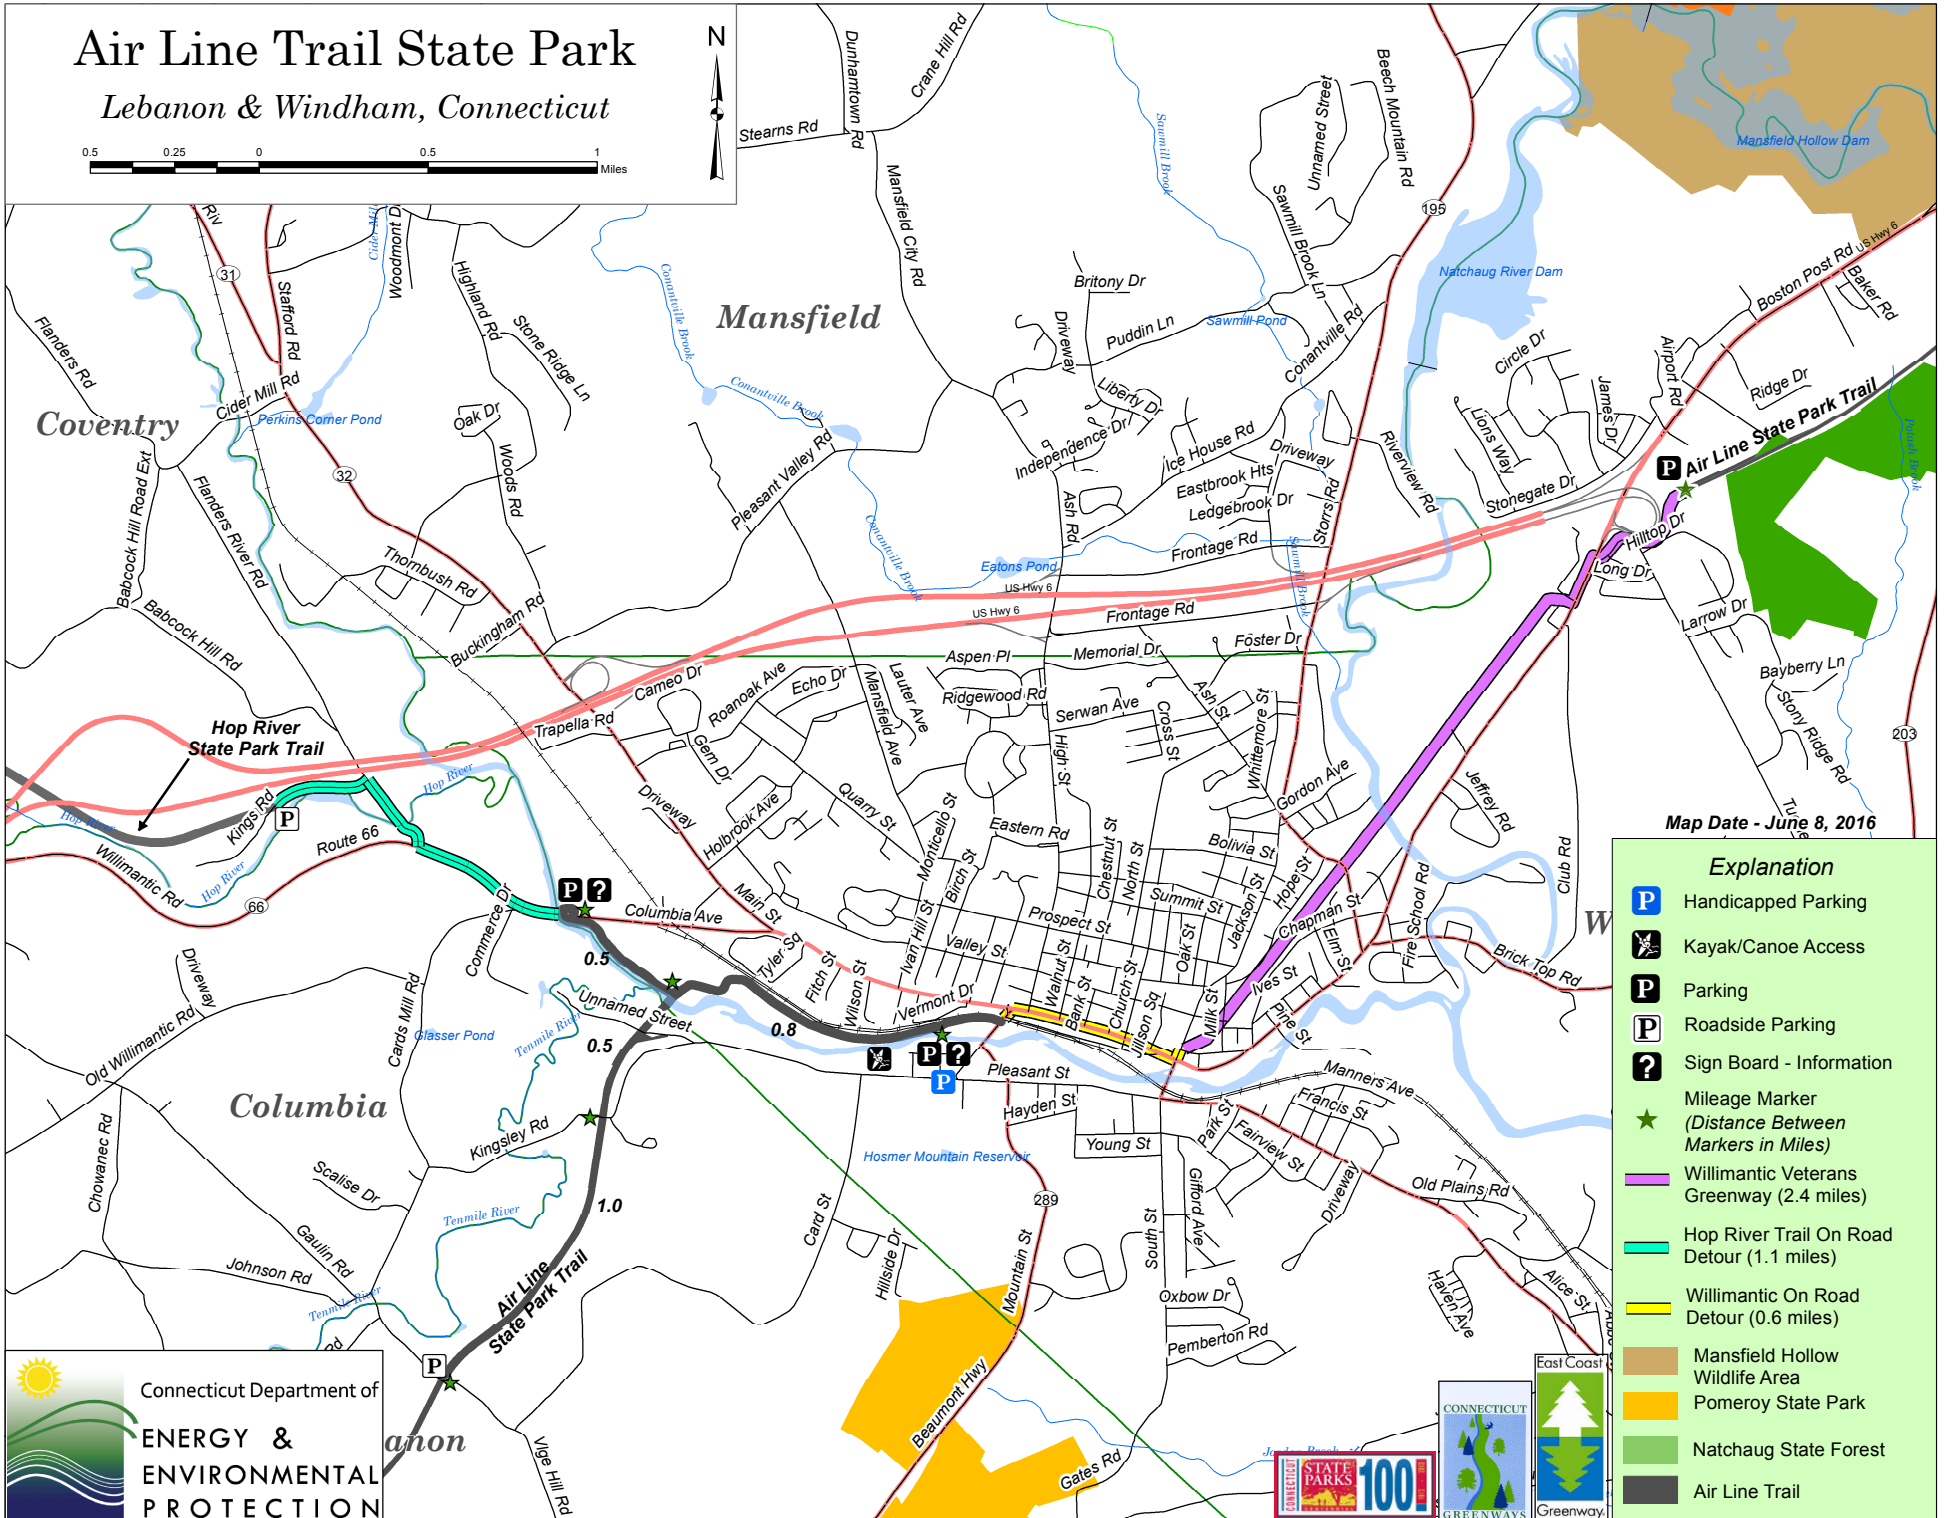

Air Line Trail State Park

Lebanon & Windham, Connecticut

Map Date - June 8, 2016

Explanation

- Handicapped Parking
- Kayak/Canoe Access
- Parking
- Roadside Parking
- Sign Board - Information
- Mileage Marker
(Distance Between Markers in Miles)
- Willimantic Veterans Greenway (2.4 miles)
- Hop River Trail On Road Detour (1.1 miles)
- Willimantic On Road Detour (0.6 miles)
- Mansfield Hollow Wildlife Area
- Pomeroy State Park
- Natchaug State Forest
- Air Line Trail