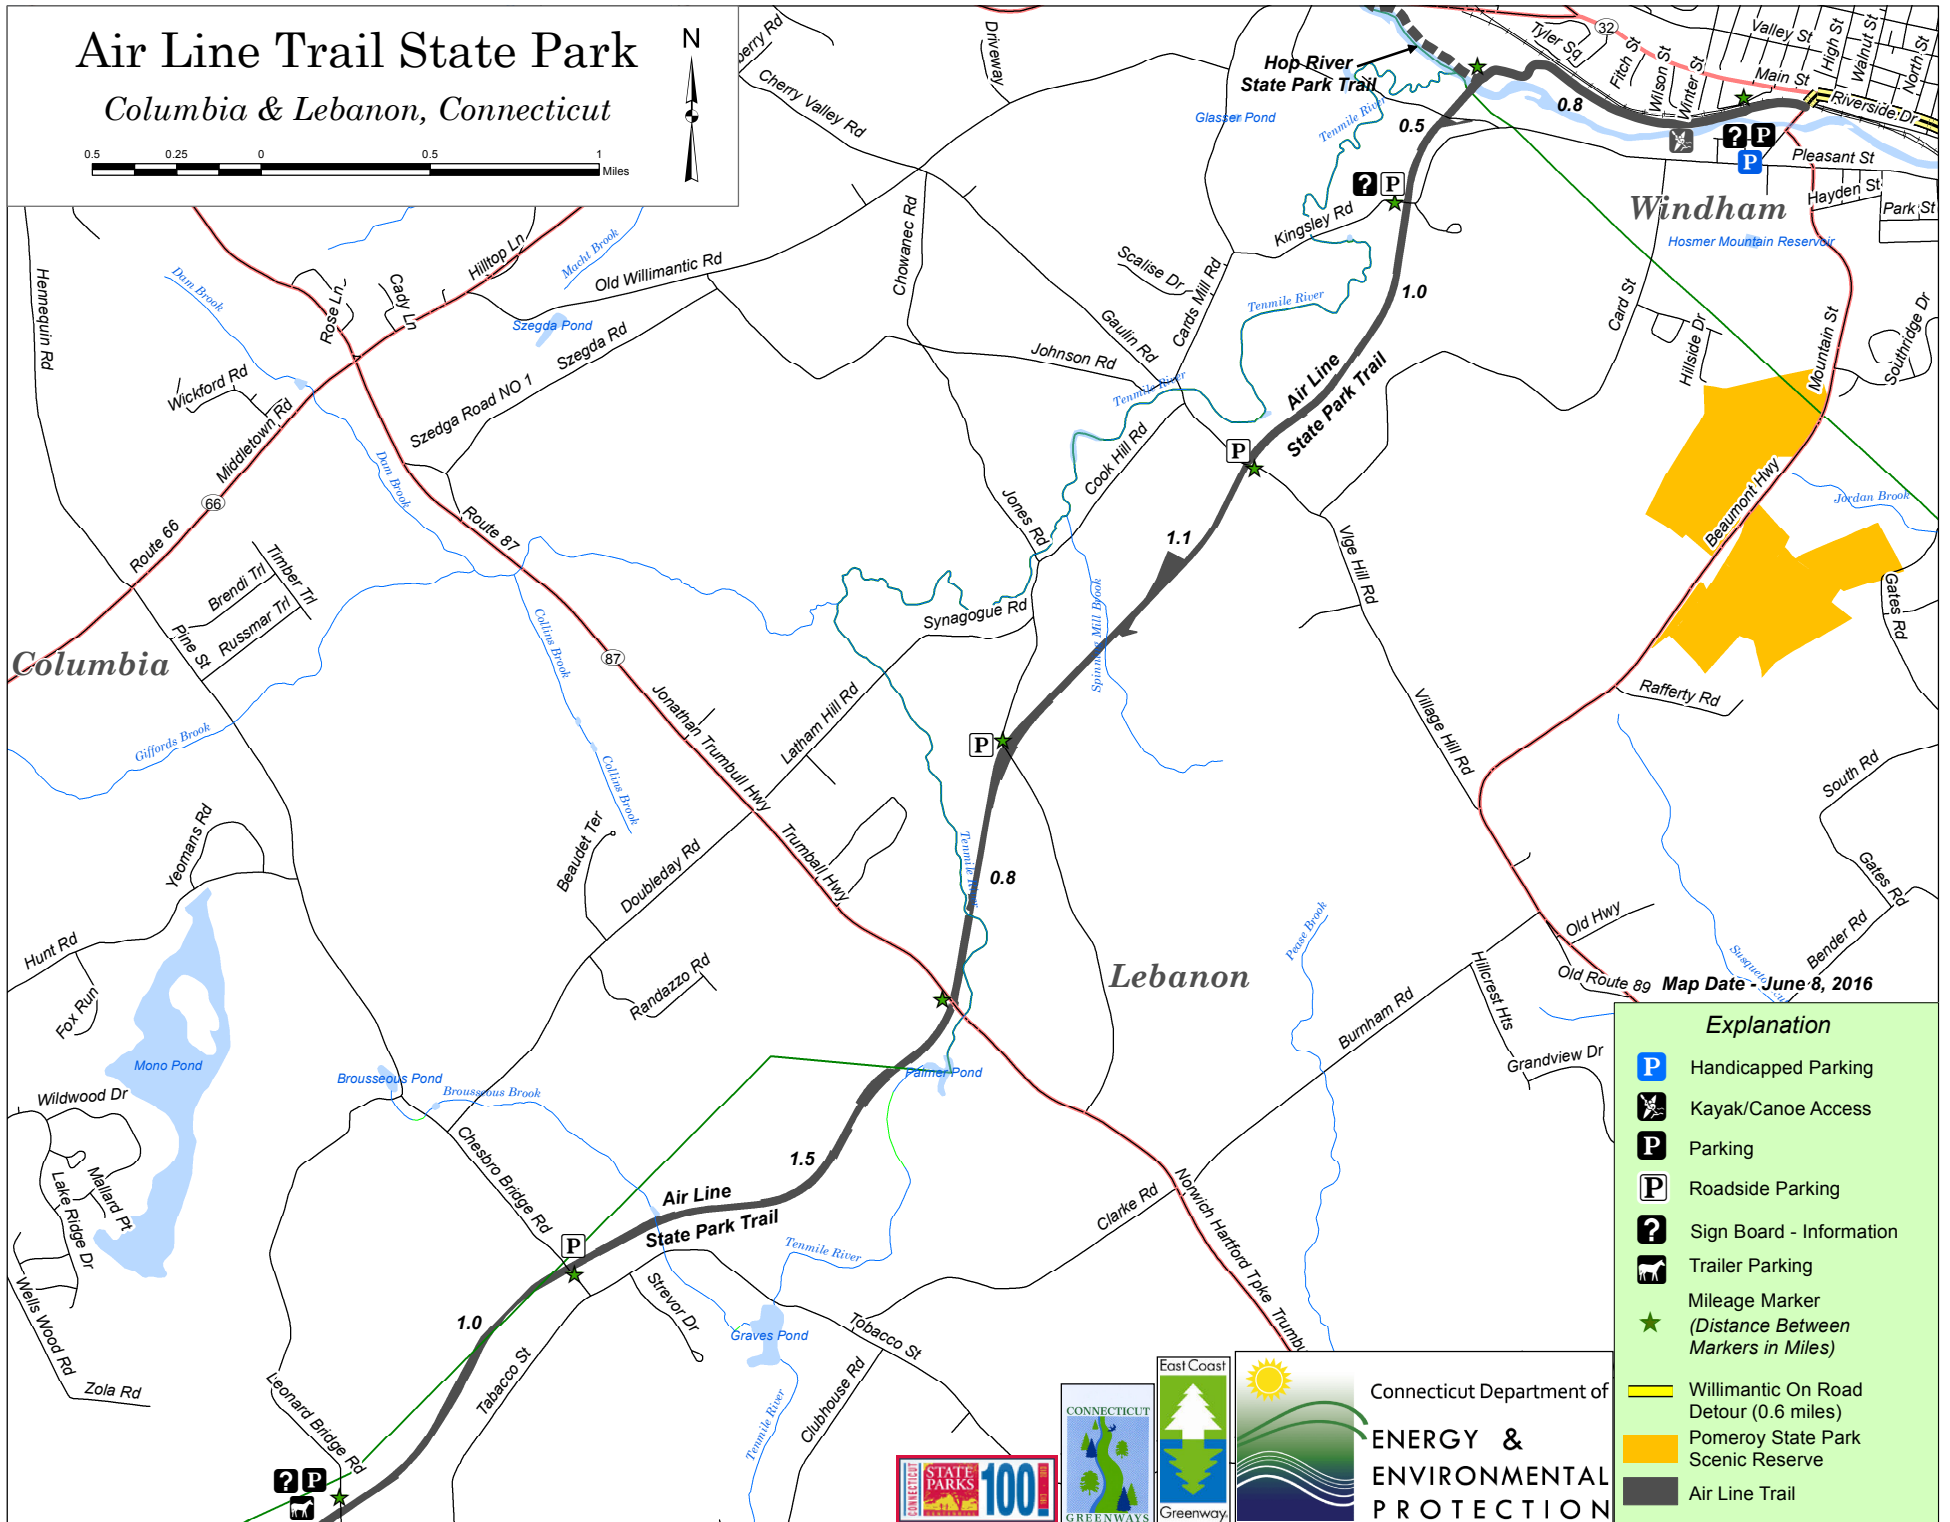

# Air Line Trail State Park

## Columbia & Lebanon, Connecticut

Map Date - June 8, 2016

### Explanation

- Handicapped Parking
- Kayak/Canoe Access
- Parking
- Roadside Parking
- Sign Board - Information
- Trailer Parking
- Mileage Marker  
(Distance Between Markers in Miles)
- Willimantic On Road Detour (0.6 miles)
- Pomeroy State Park Scenic Reserve
- Air Line Trail