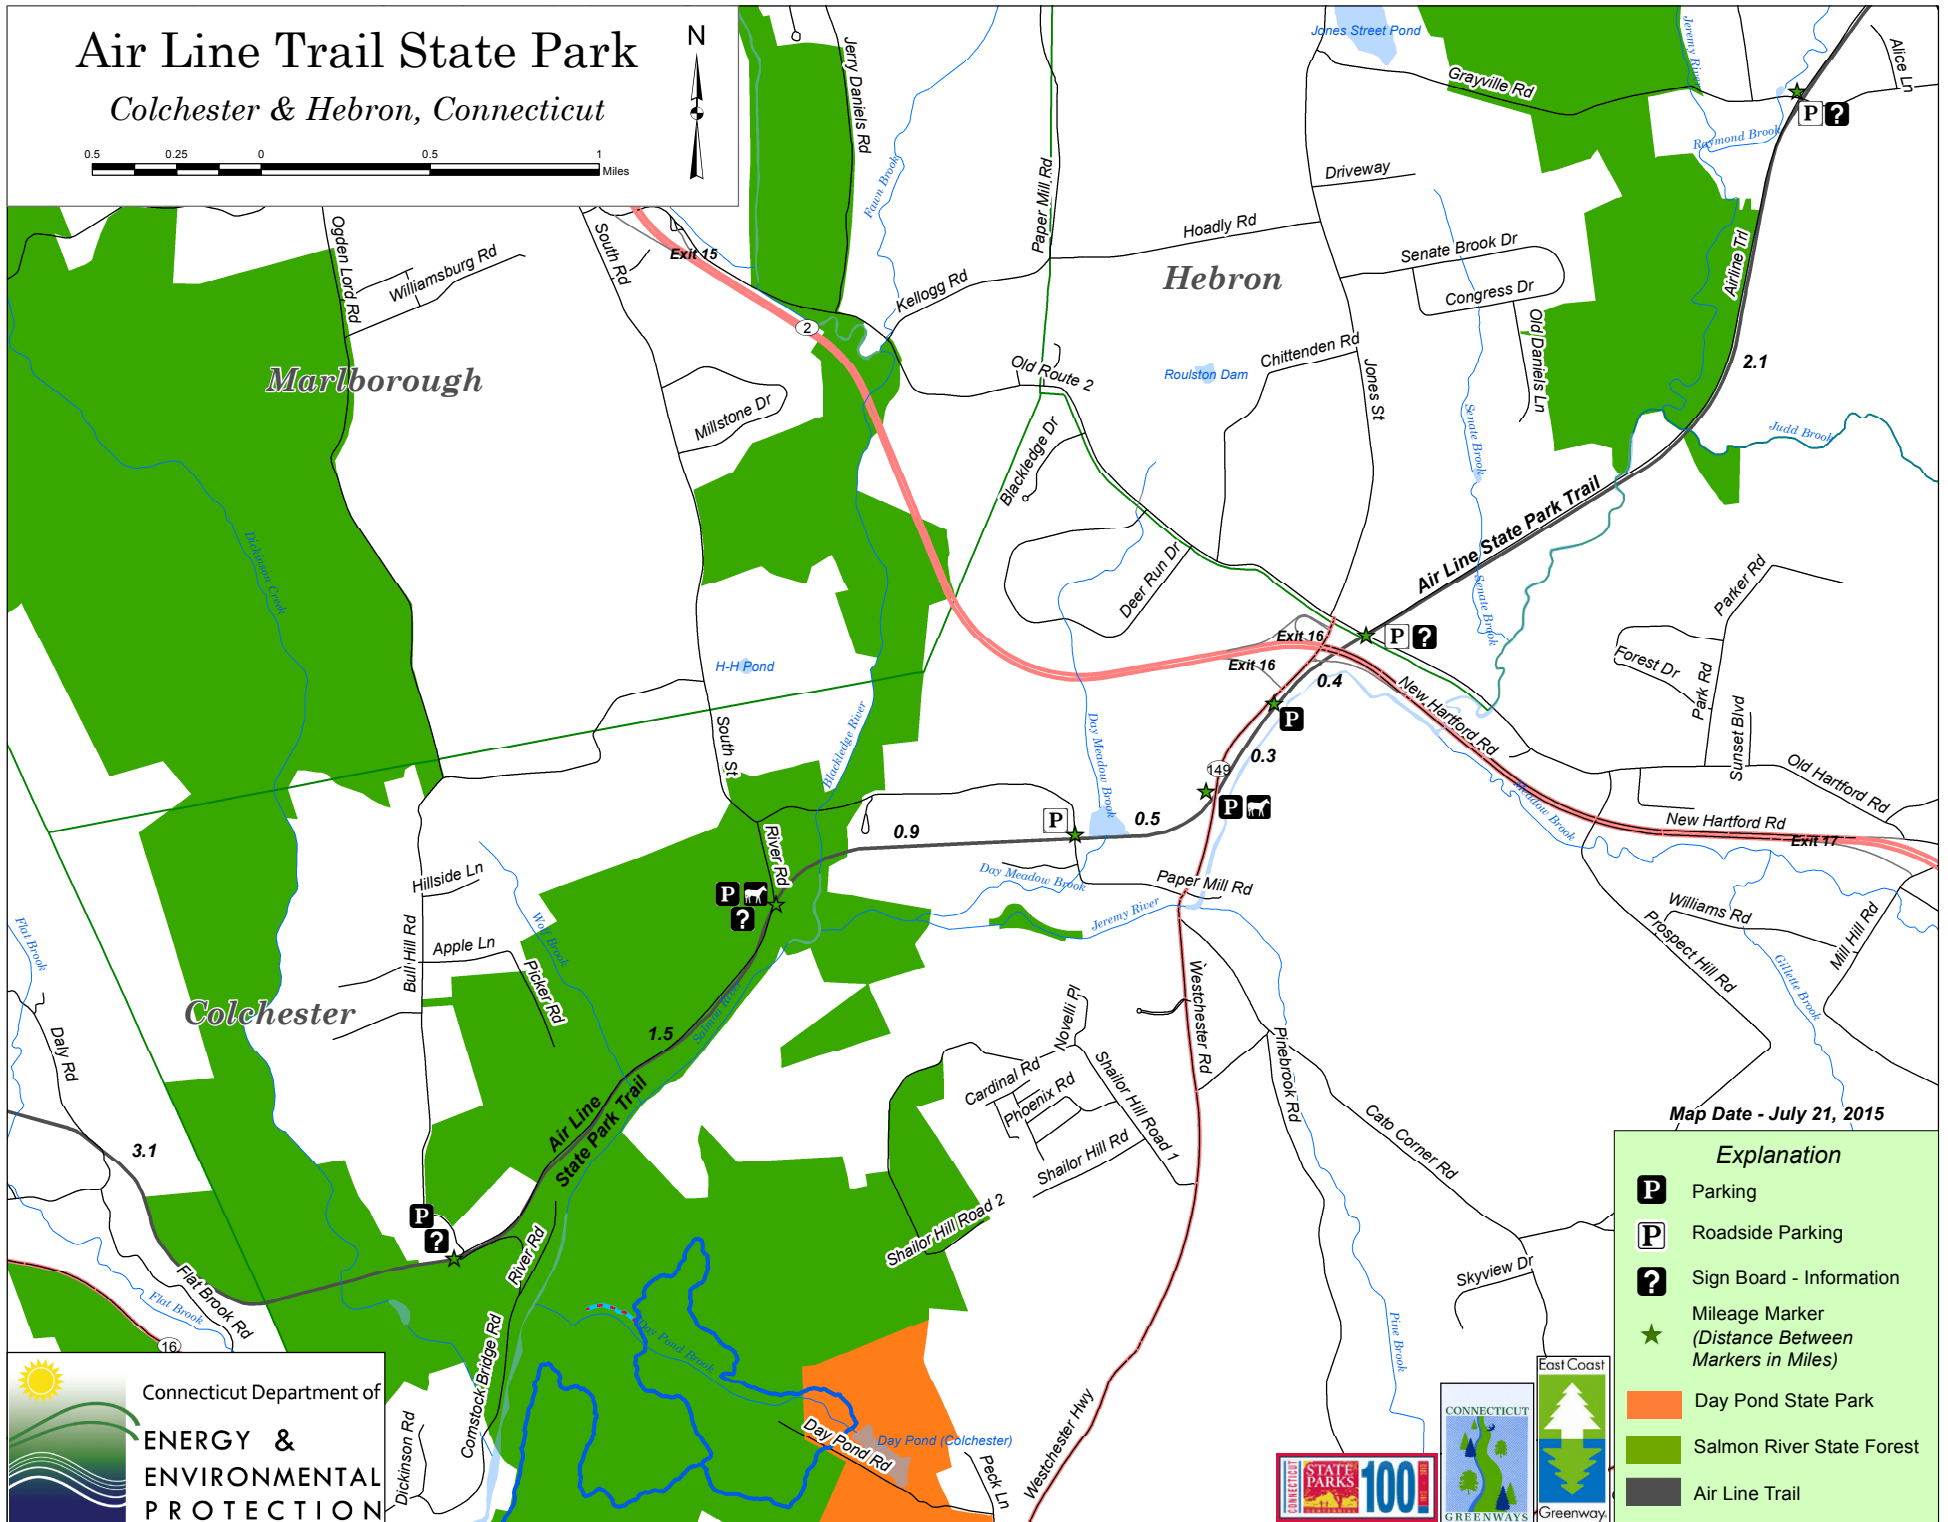

Air Line Trail State Park

Colchester & Hebron, Connecticut

Map Date - July 21, 2015

Explanation

- Parking
- Roadside Parking
- Sign Board - Information
- Mileage Marker
(Distance Between Markers in Miles)
- Day Pond State Park
- Salmon River State Forest
- Air Line Trail