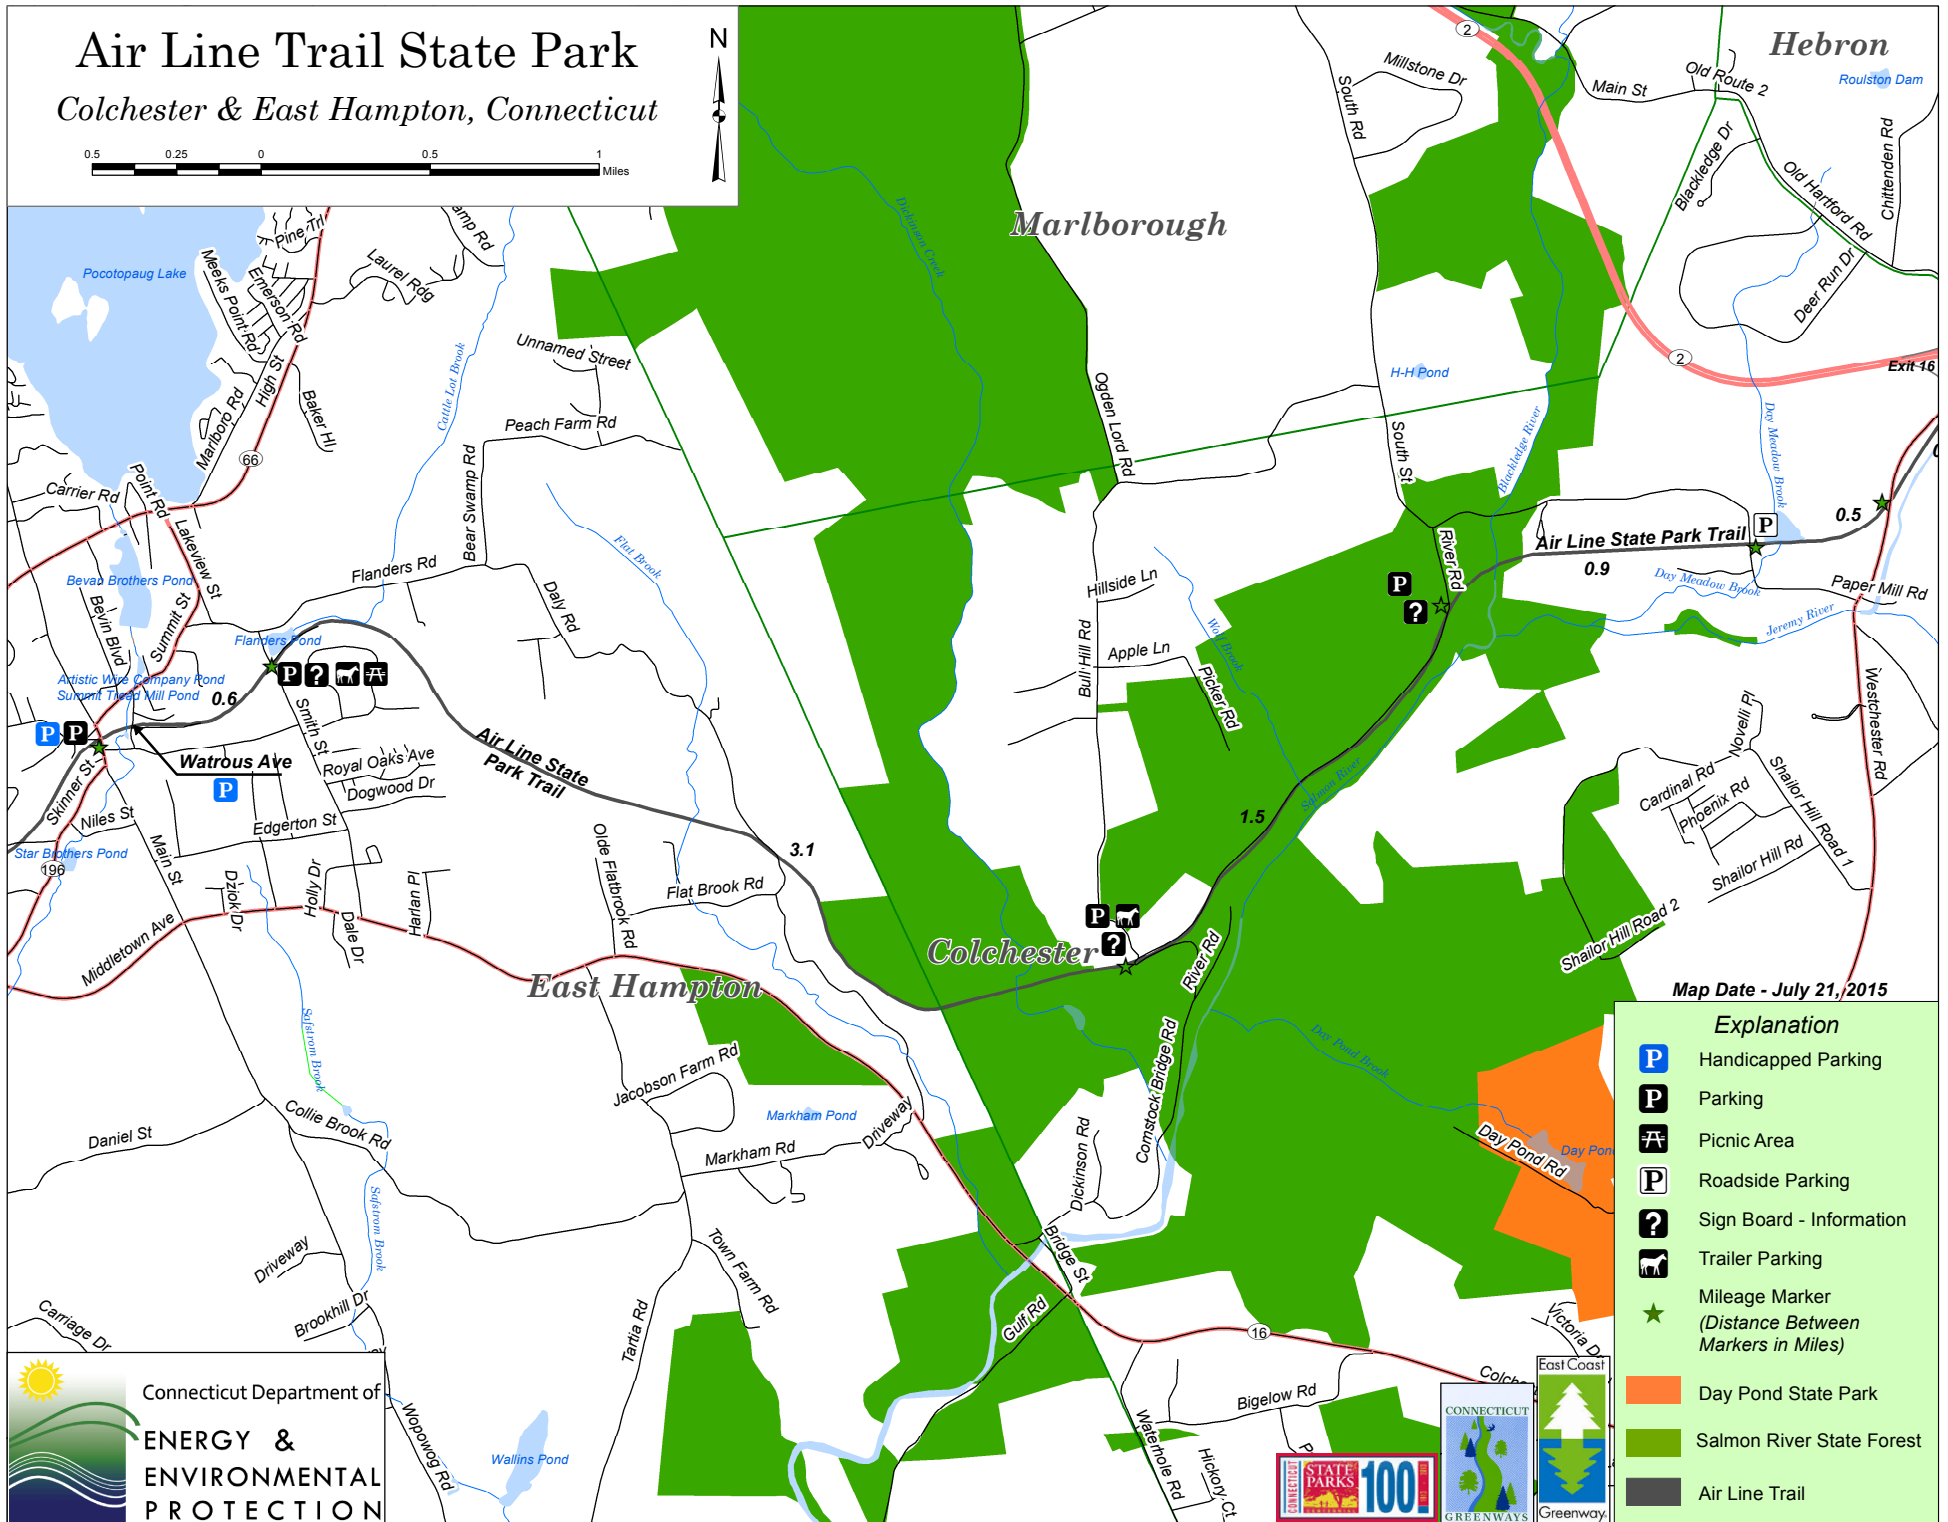

Air Line Trail State Park

Colchester & East Hampton, Connecticut

Map Date - July 21, 2015

Explanation

- Handicapped Parking
- Parking
- Picnic Area
- Roadside Parking
- Sign Board - Information
- Trailer Parking
- Mileage Marker
(Distance Between Markers in Miles)
- Day Pond State Park
- Salmon River State Forest
- Air Line Trail