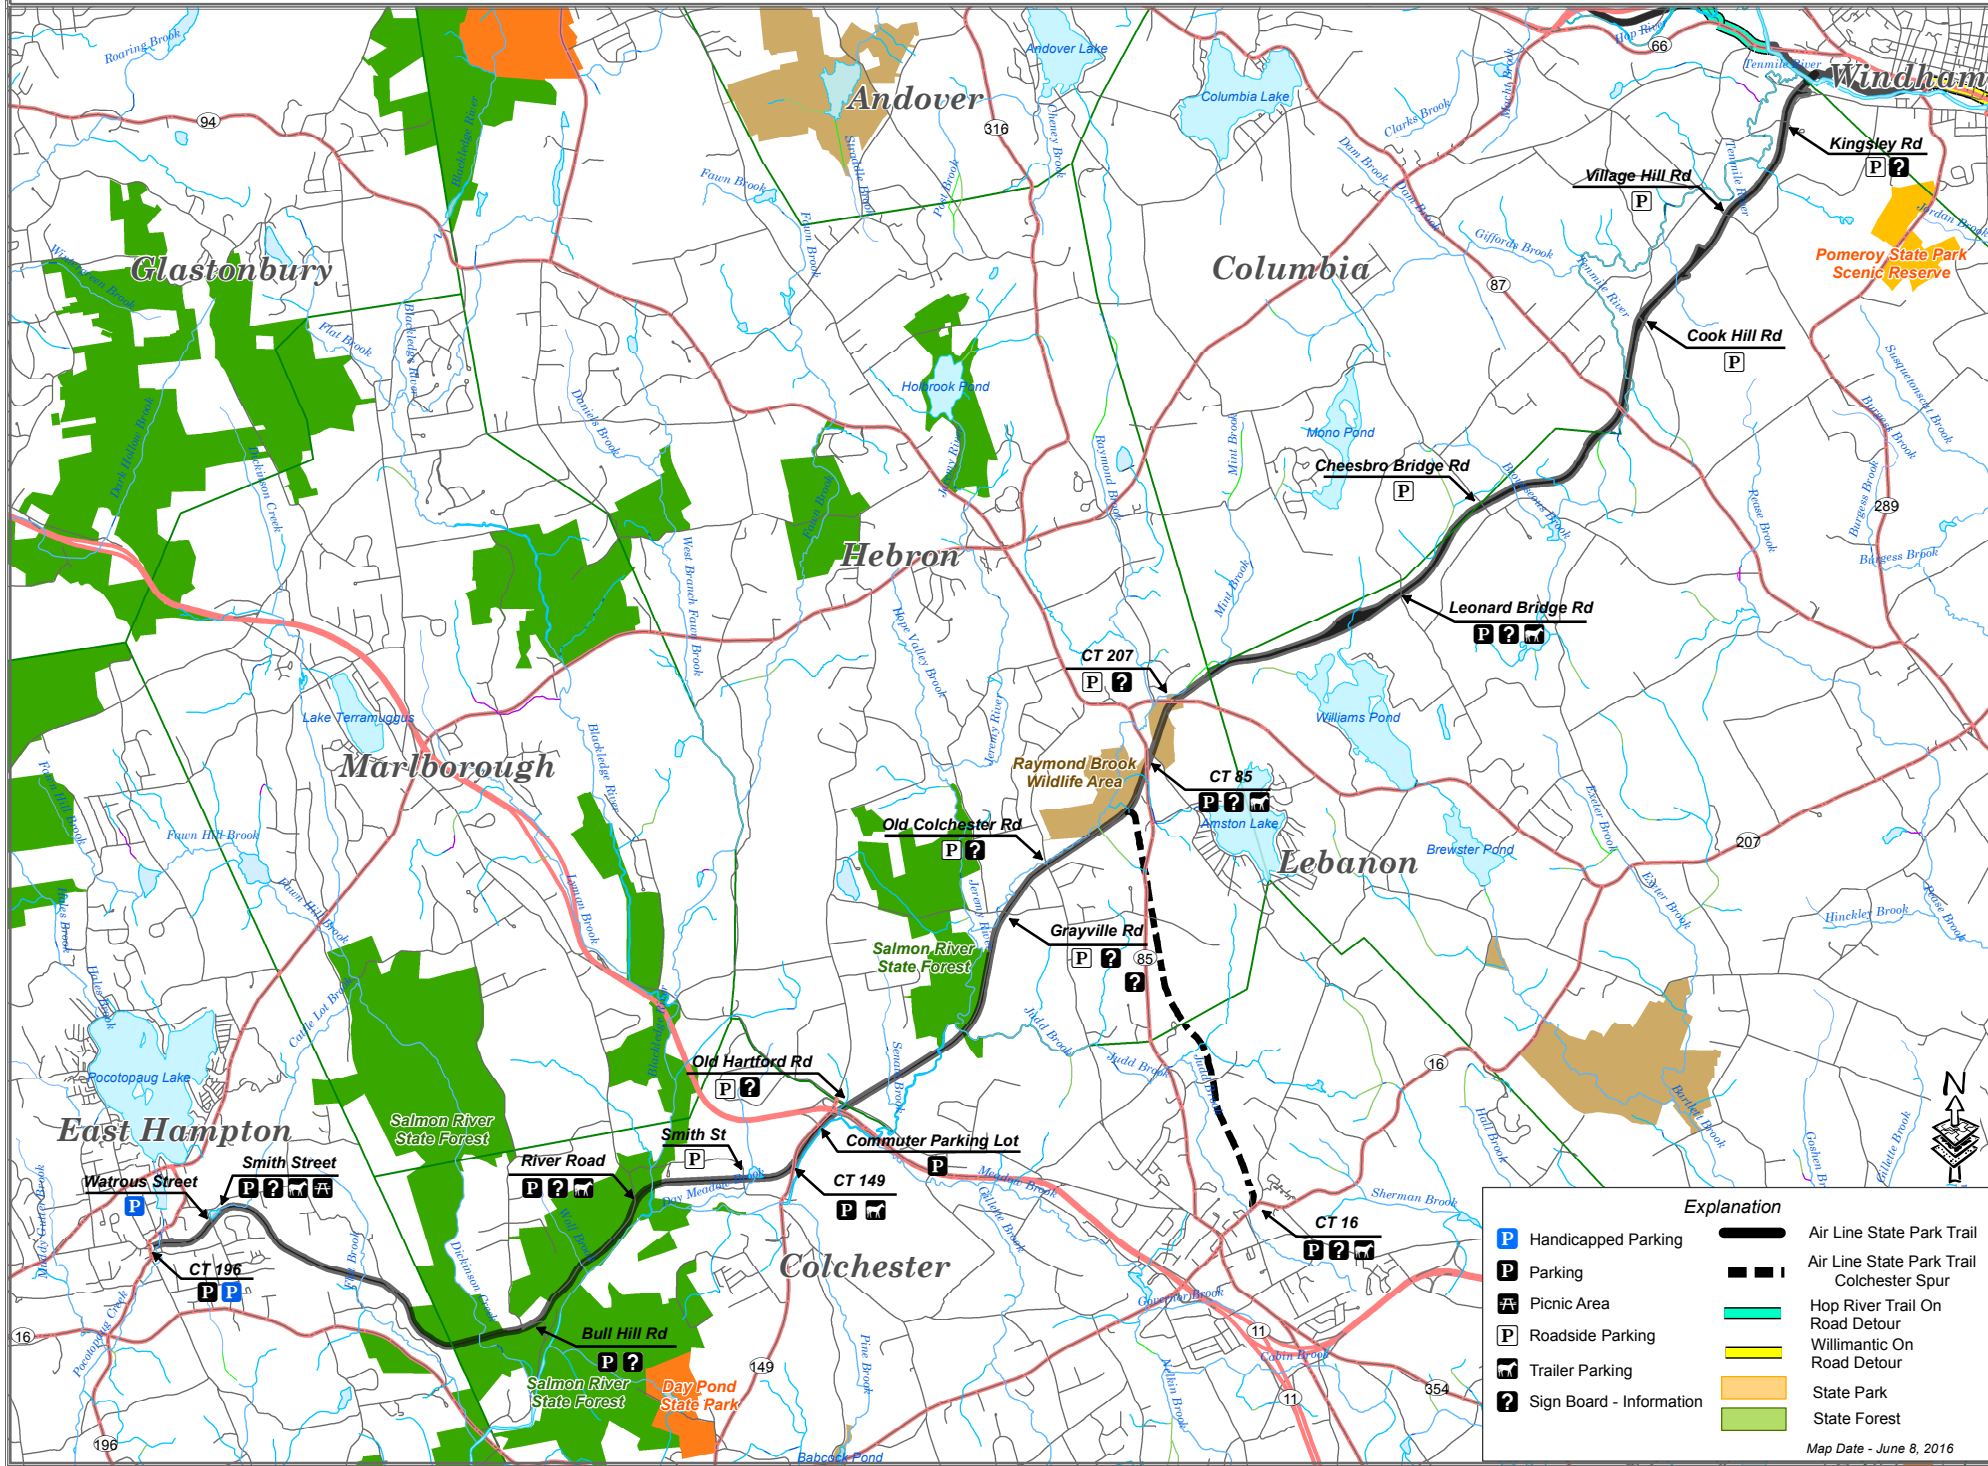

Air Line State Park Trail - East Hampton, Colchester, Hebron, Columbia, Lebanon & Windham, Connecticut

Explanation

	Handicapped Parking		Air Line State Park Trail
	Parking		Air Line State Park Trail Colchester Spur
	Picnic Area		Hop River Trail On Road Detour
	Roadside Parking		Willimantic On Road Detour
	Trailer Parking		State Park
	Sign Board - Information		State Forest

Map Date - June 8, 2016