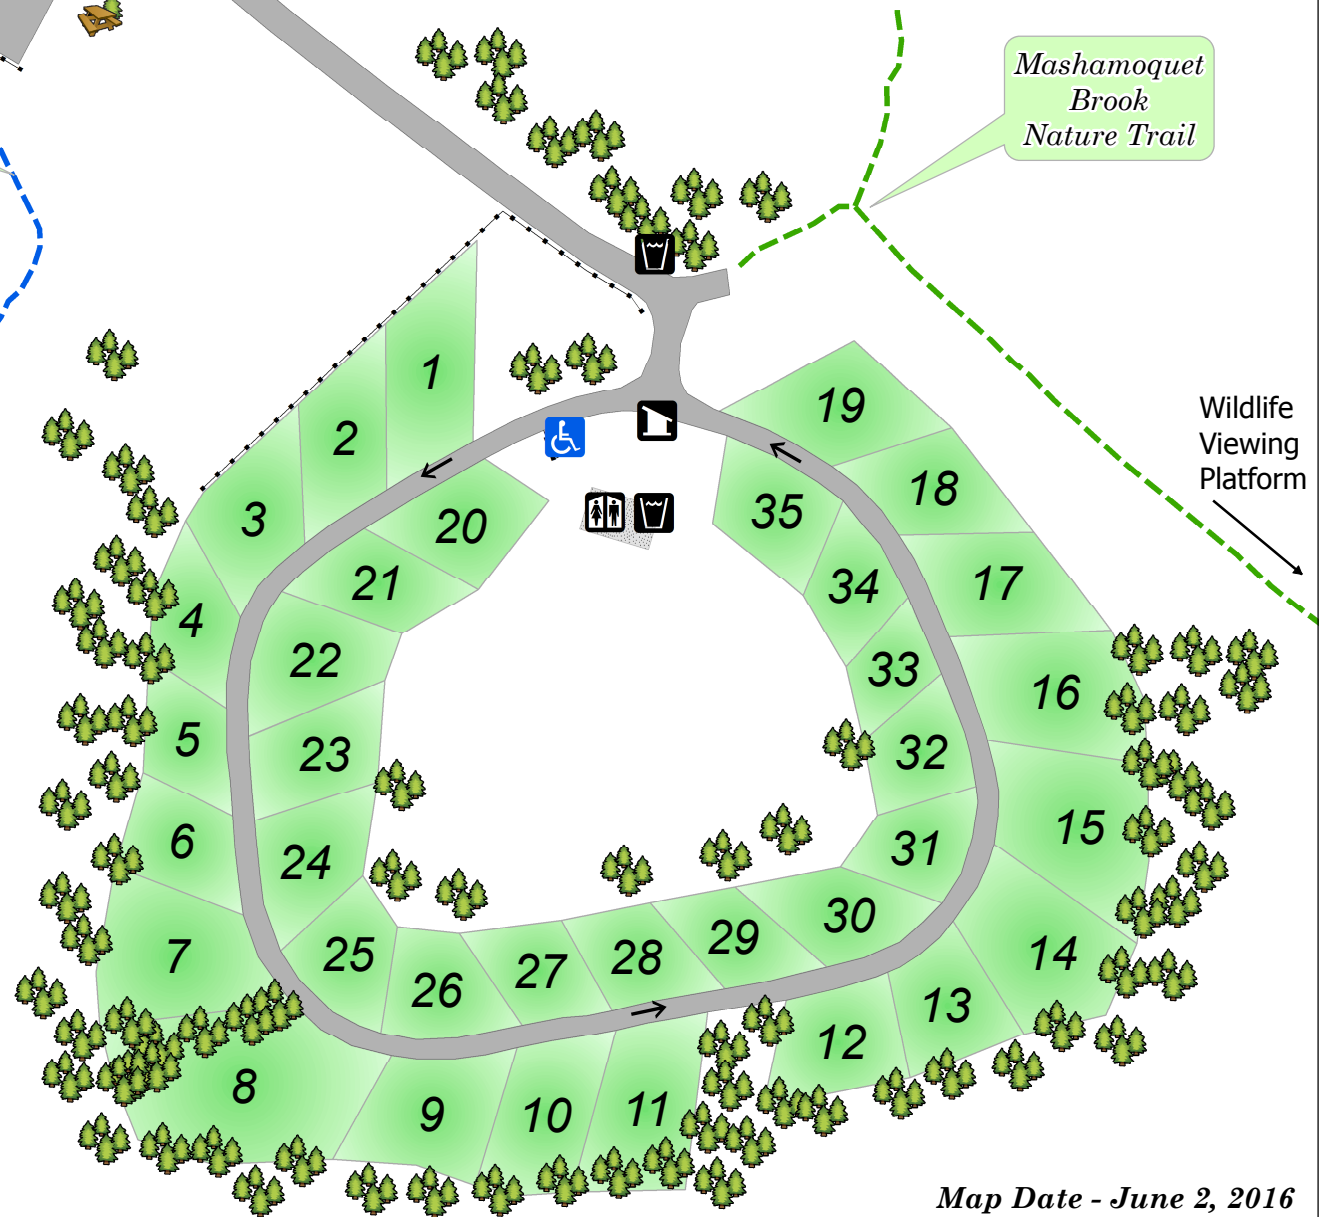

Mashamoquet Brook State Park Mashamoquet Brook Campground *Pomfret, Connecticut*

Explanation

- Parking
- Recycling/Trash
- Composting Toilet
- Yellow Trail
- Campsite
- Route 44
- Campground Access

Map Date - May 31, 2016

Mashamoquet Brook State Park Wolf Den Campground Pomfret, Connecticut

Mashamoquet Brook Blue Trail

Mashamoquet Brook Nature Trail

Explanation

- Bathroom
- Composting Toilet
- Handicapped Parking
- Office
- Park Maintenance
- Picnic Area
- Parking
- Recycling/Trash
- Water

- Campground Access
- Campsite

Trails

- Blue
- Nature Trail

Map Date - June 2, 2016