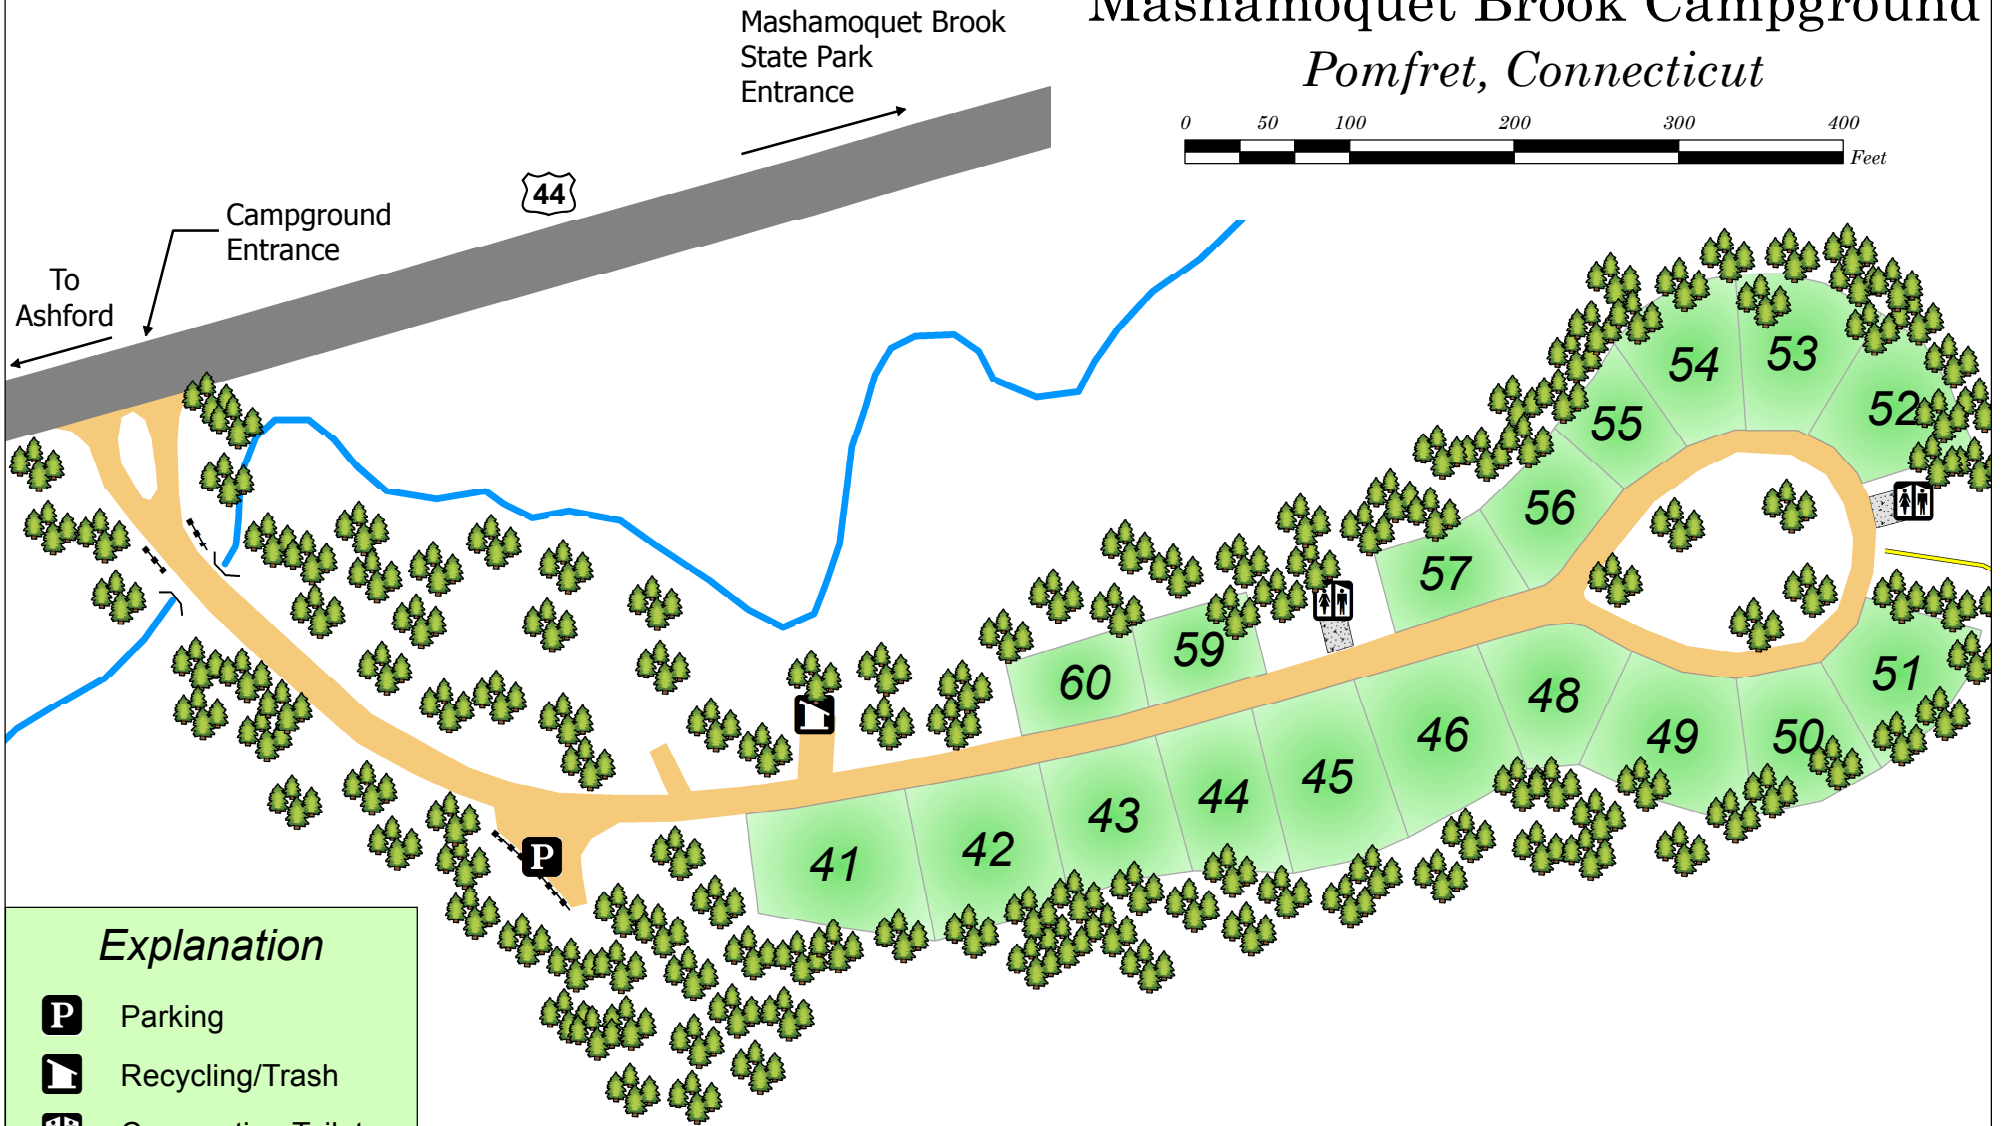

Mashamoquet Brook State Park Mashamoquet Brook Campground *Pomfret, Connecticut*

Explanation

- Parking
- Recycling/Trash
- Composting Toilet
- Yellow Trail
- Campsite
- Route 44
- Campground Access

Map Date - May 31, 2016

Mashamoquet Brook State Park Wolf Den Campground Pomfret, Connecticut

Mashamoquet Brook Blue Trail

Mashamoquet Brook Nature Trail

Explanation

- Bathroom
- Composting Toilet
- Handicapped Parking
- Office
- Park Maintenance
- Picnic Area
- Parking
- Recycling/Trash
- Water

- Campground Access
- Campsite

Trails

- Blue
- Nature Trail

Map Date - June 2, 2016