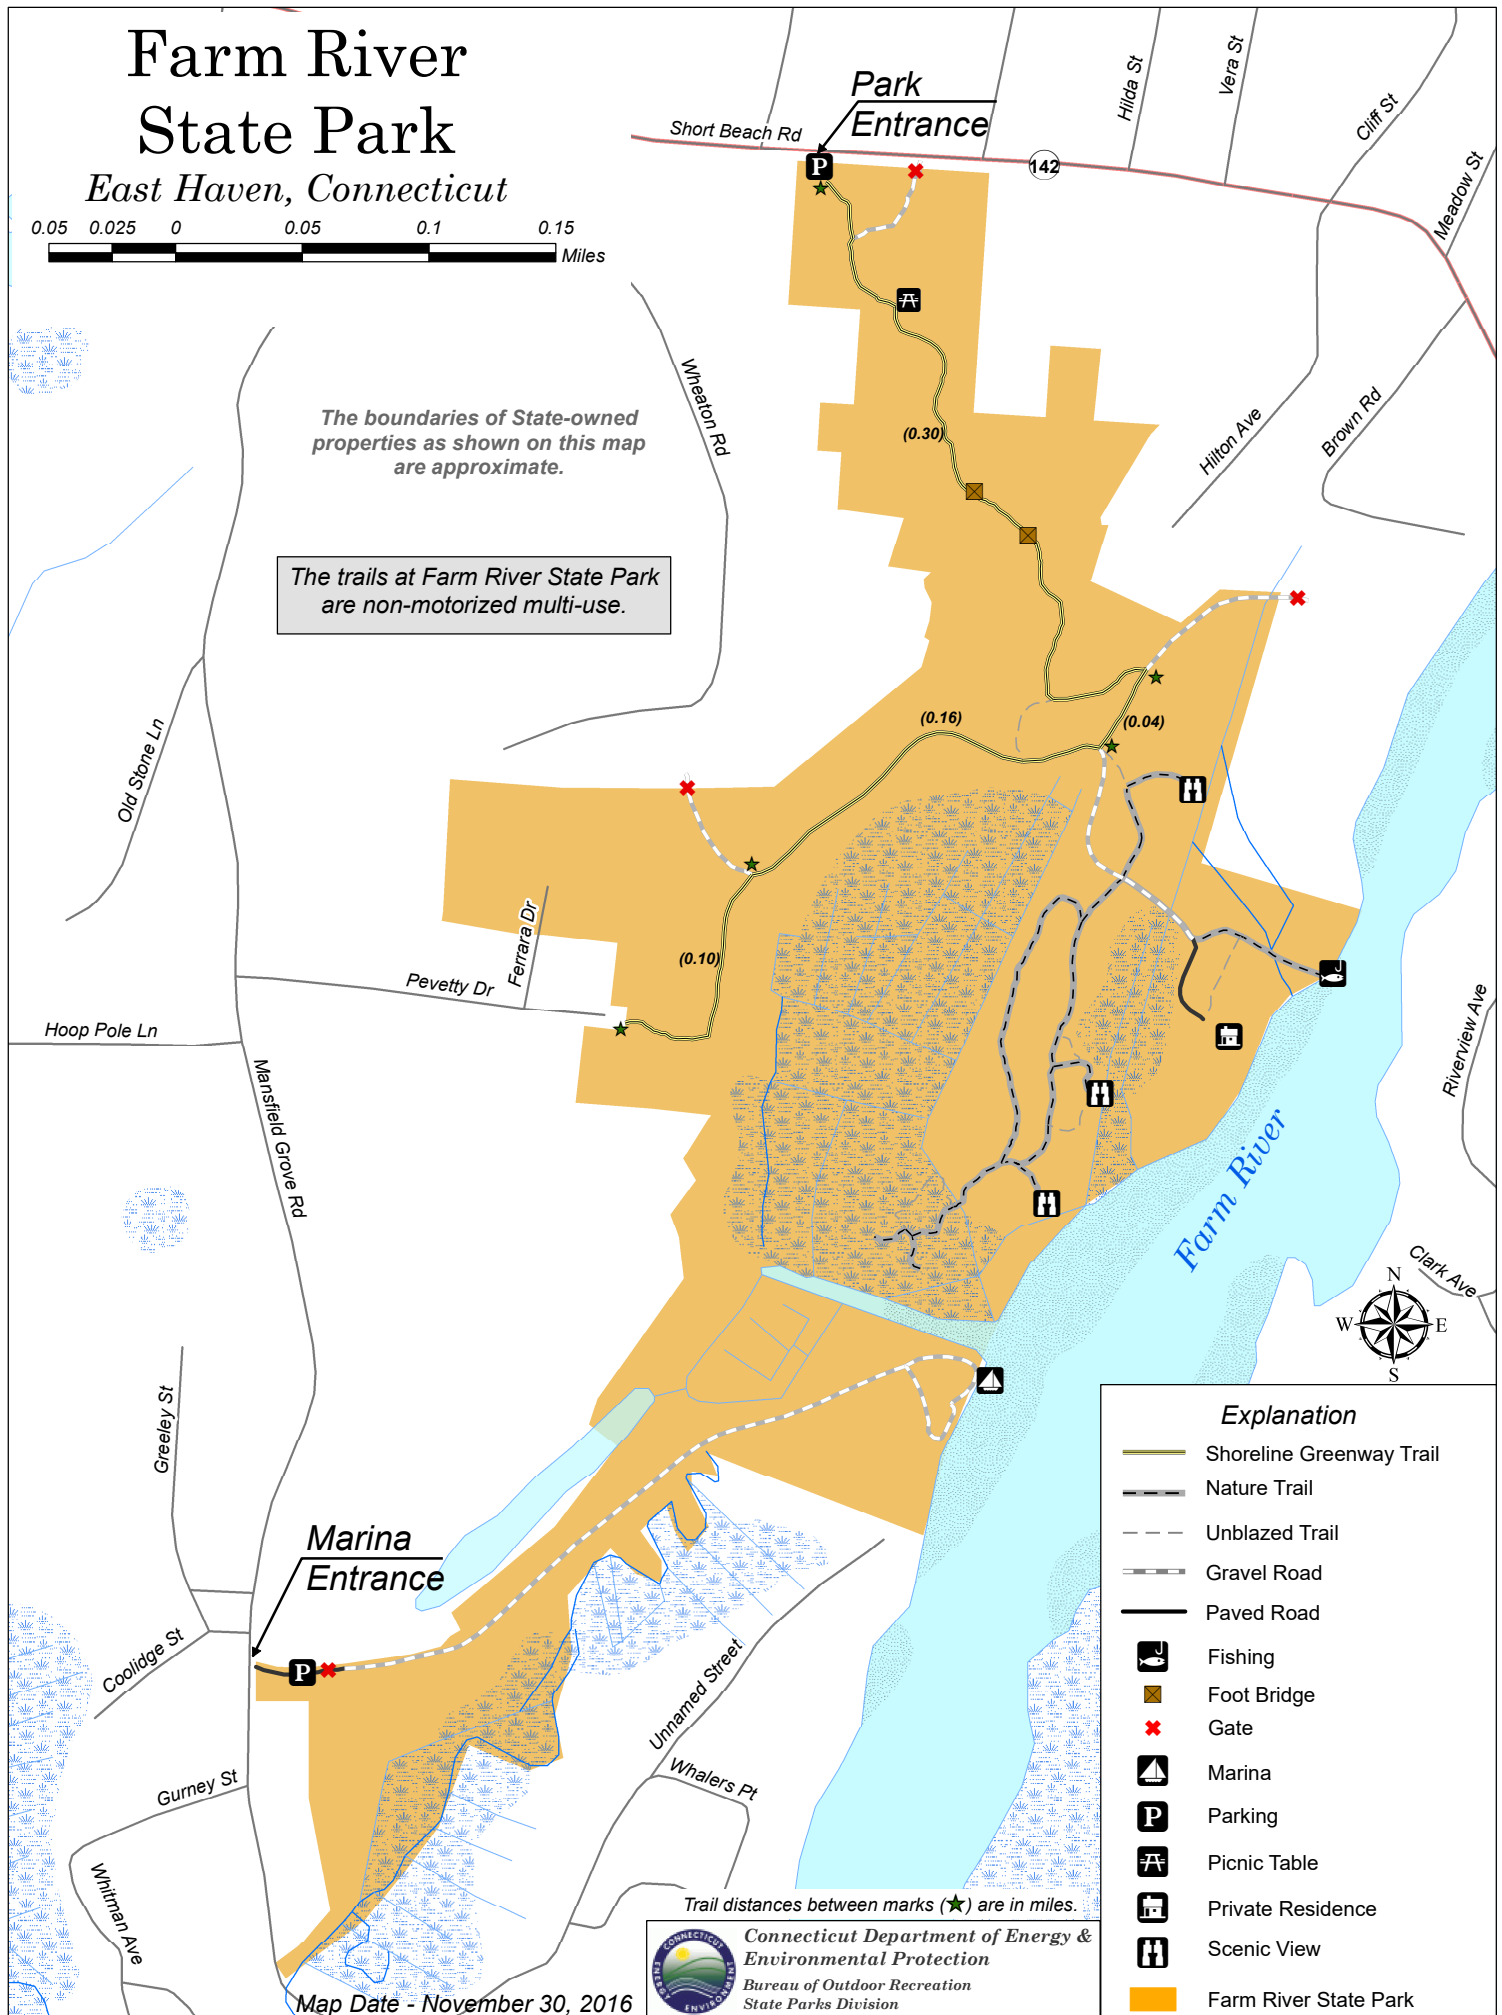

Farm River State Park

East Haven, Connecticut

The boundaries of State-owned properties as shown on this map are approximate.

The trails at Farm River State Park are non-motorized multi-use.

Explanation	
	Shoreline Greenway Trail
	Nature Trail
	Unblazed Trail
	Gravel Road
	Paved Road
	Fishing
	Foot Bridge
	Gate
	Marina
	Parking
	Picnic Table
	Private Residence
	Scenic View
	Farm River State Park

Trail distances between marks (★) are in miles.