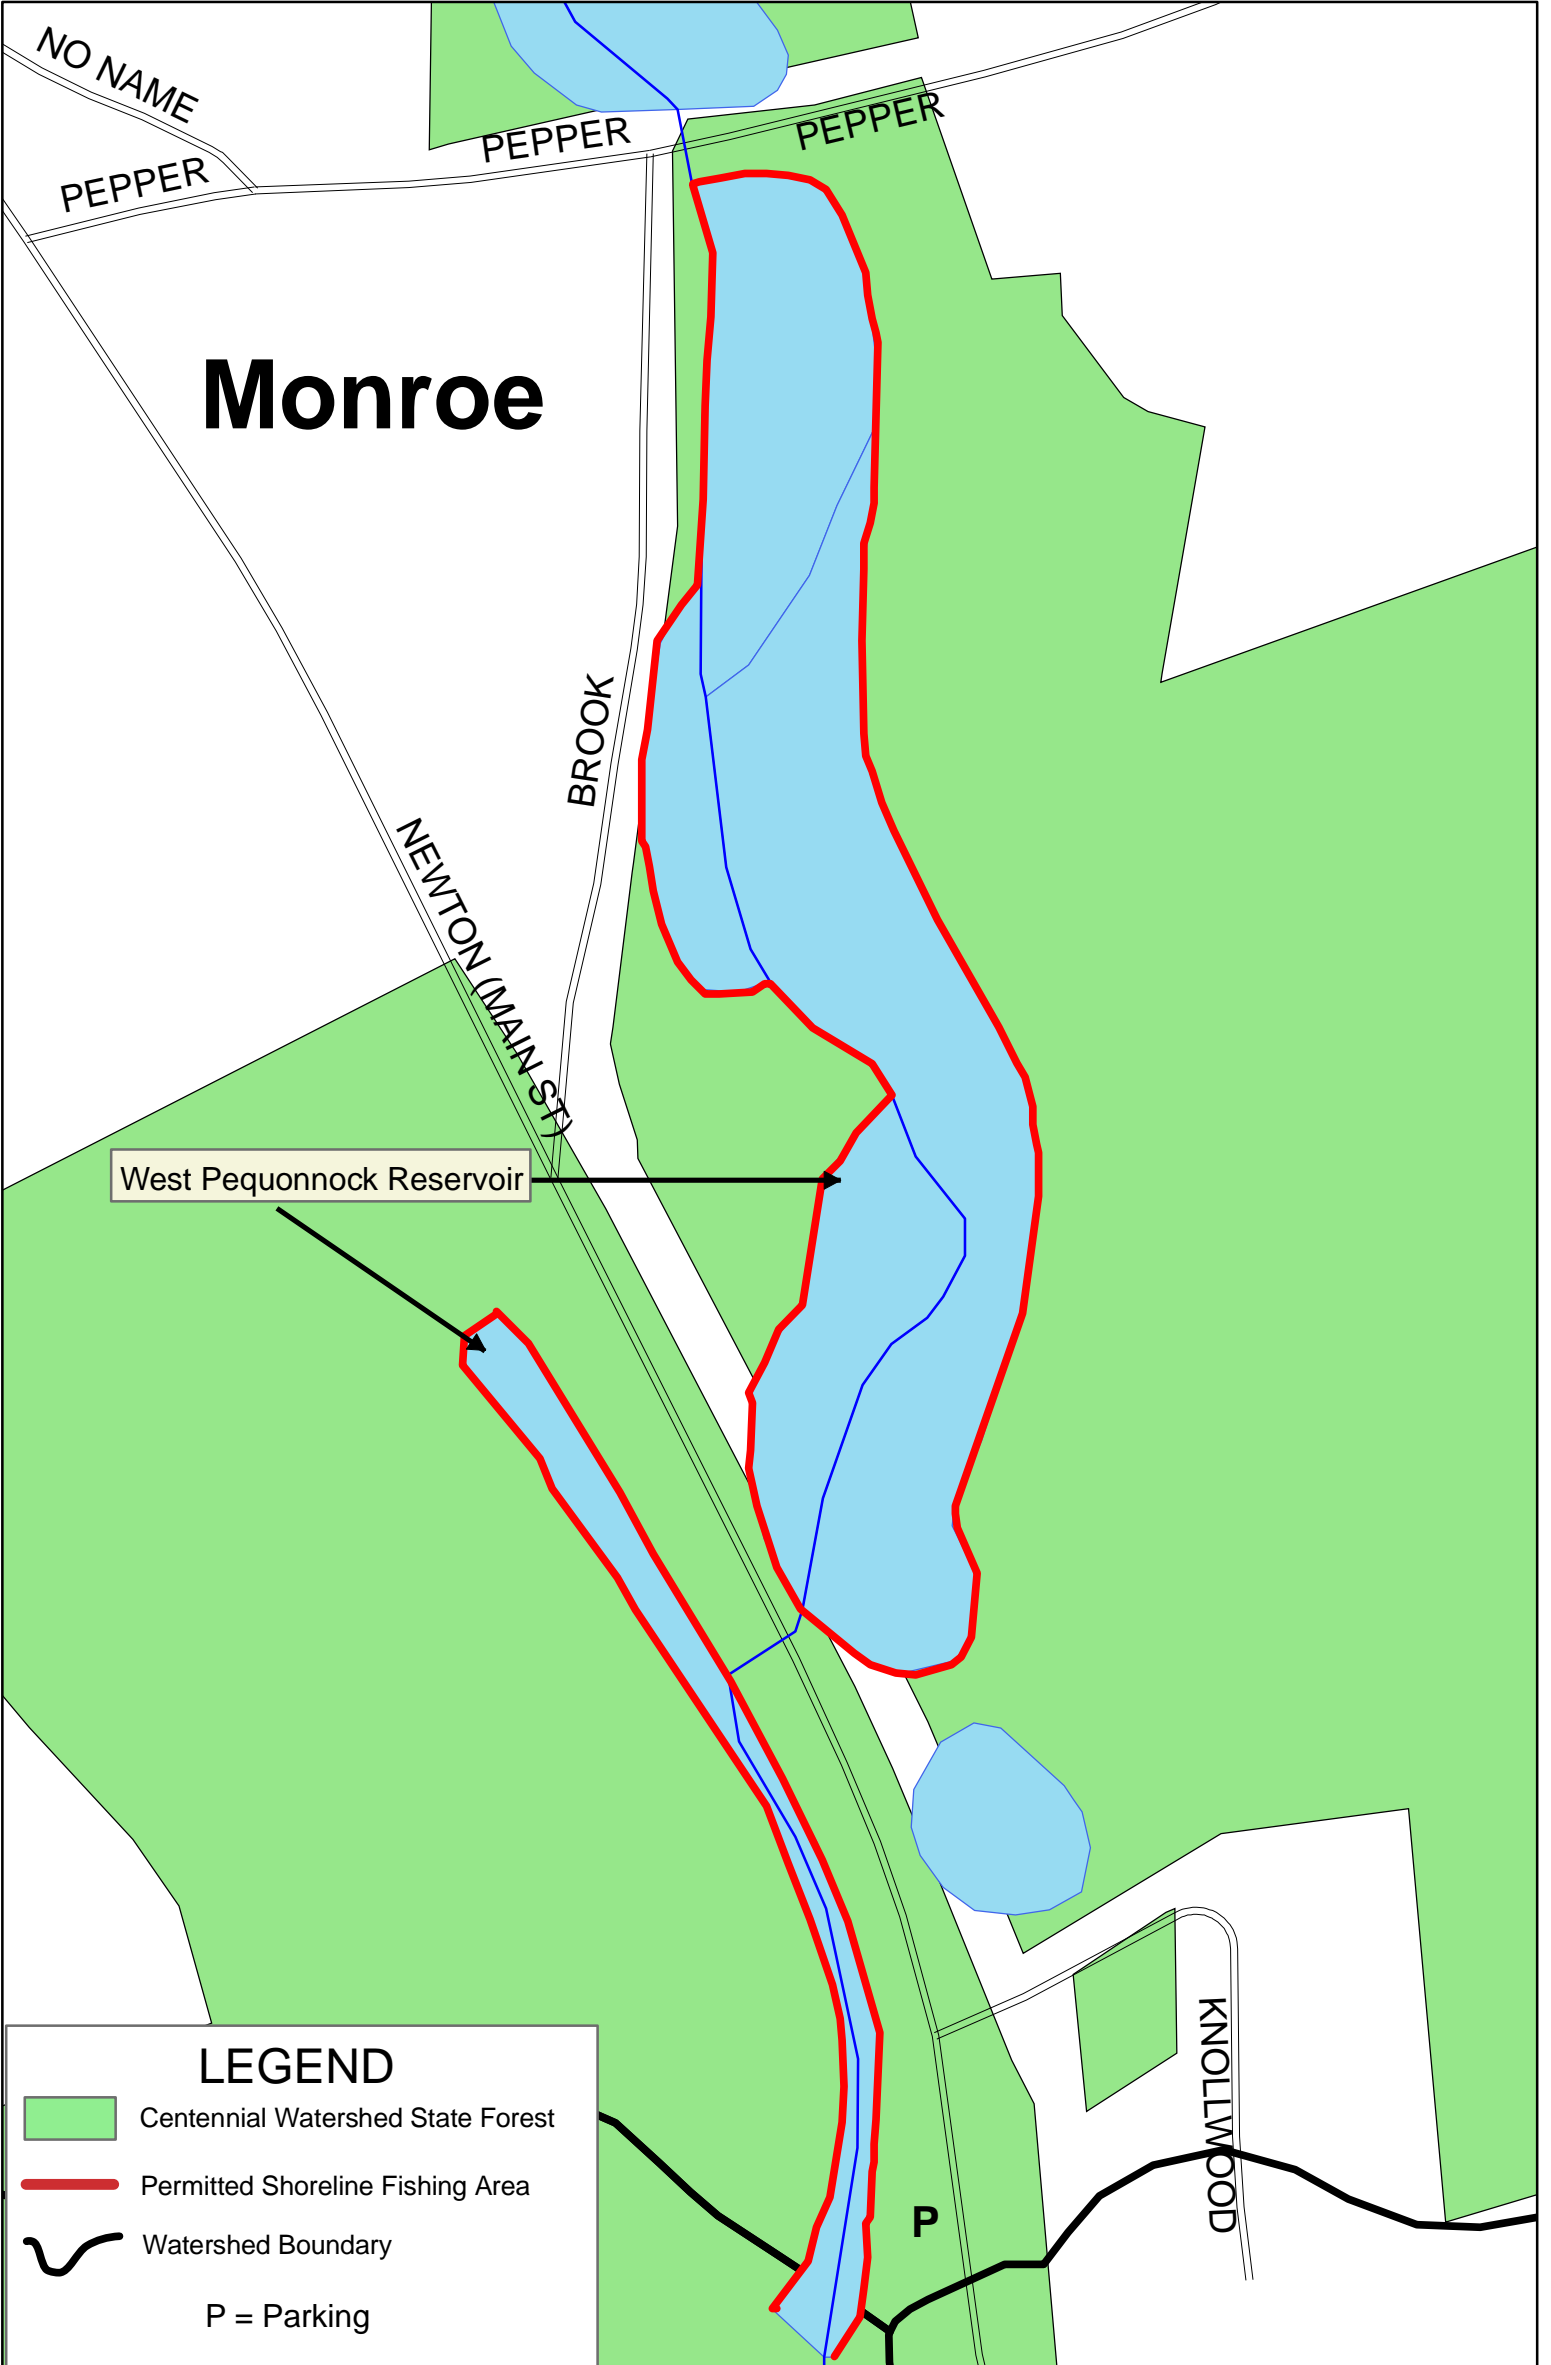

# Centennial Watershed State Forest

West Pequonnock Reservoir Fishing  
Fishing Permit Required

**Monroe**

West Pequonnock Reservoir

## LEGEND

-  Centennial Watershed State Forest
-  Permitted Shoreline Fishing Area
-  Watershed Boundary
- P = Parking