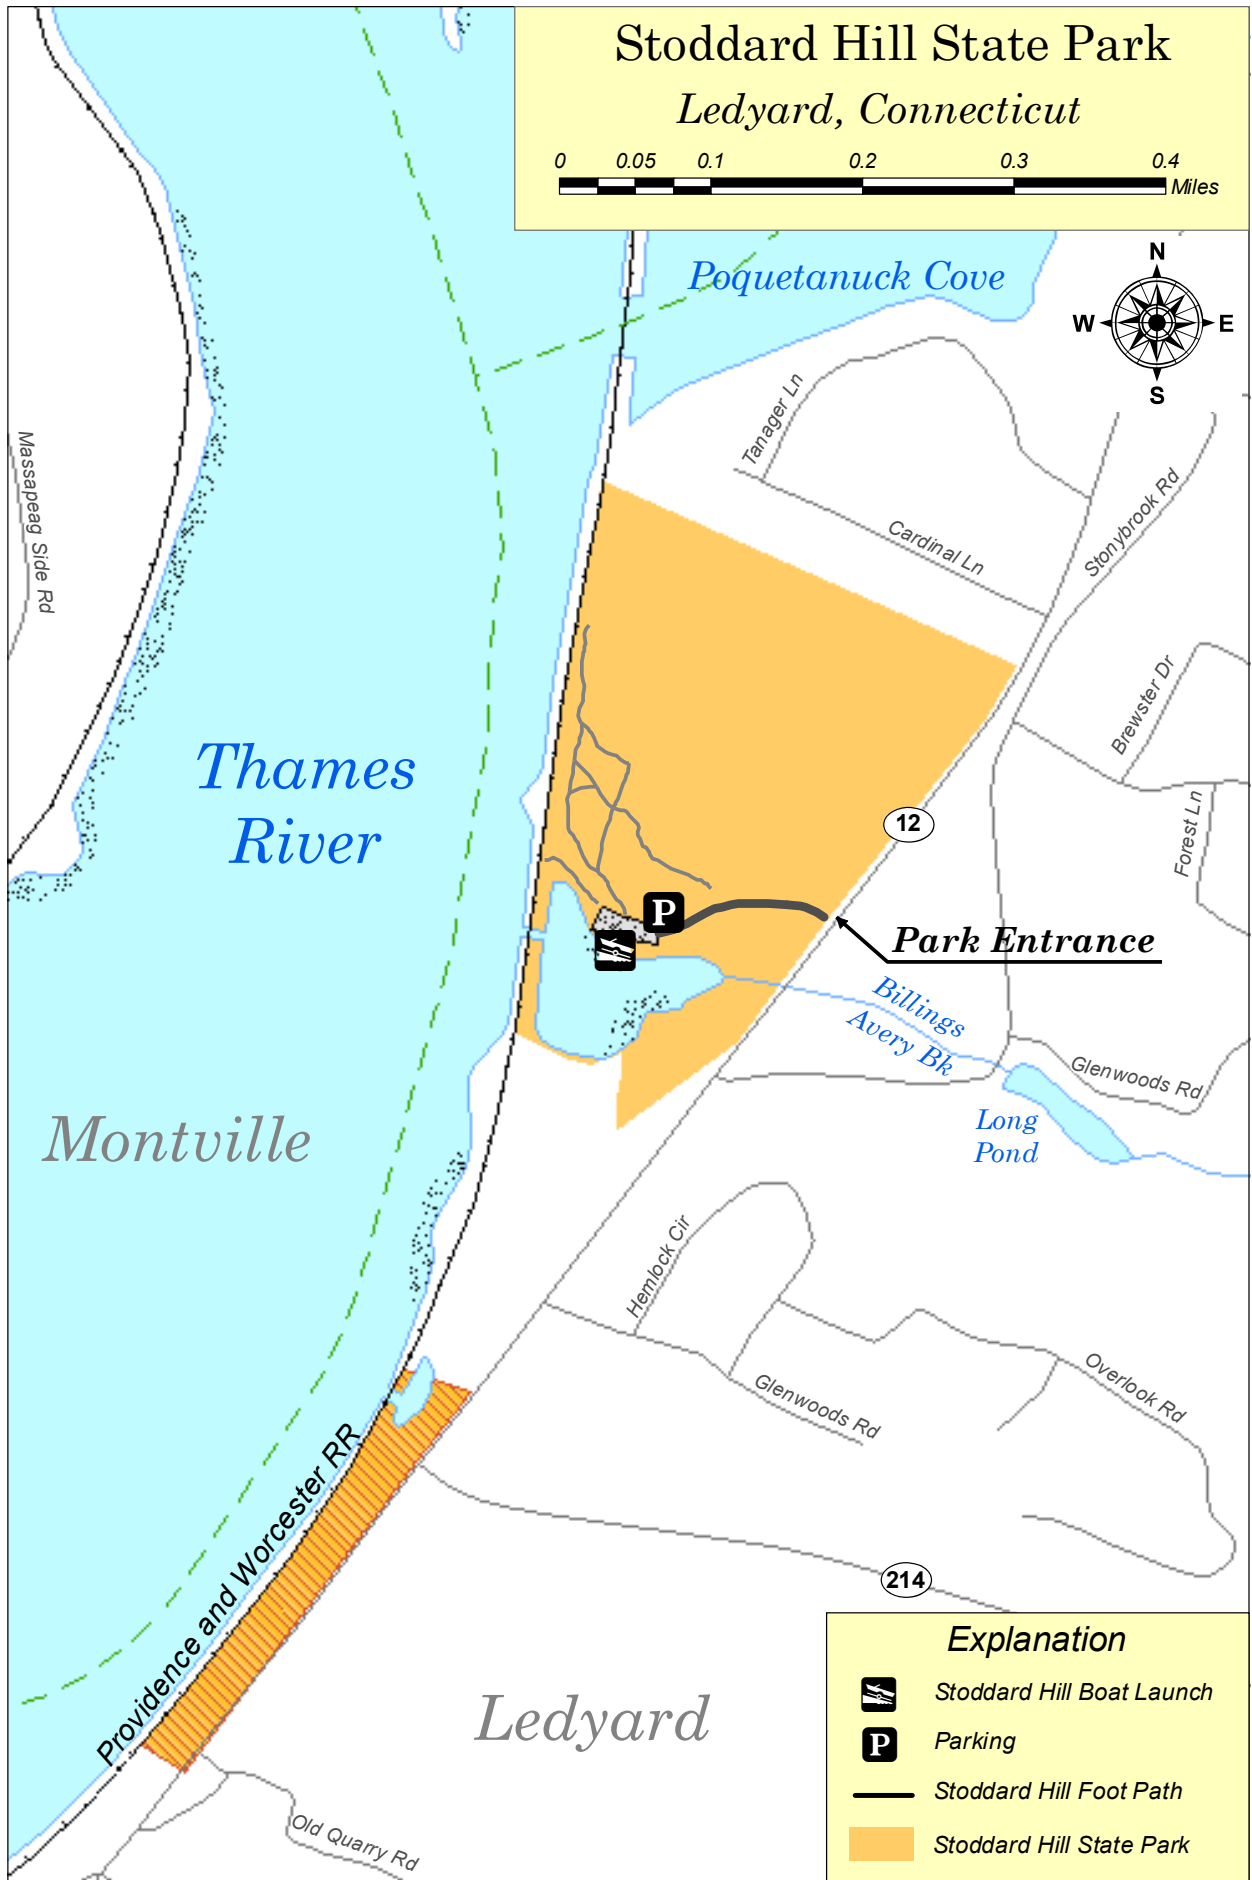

Stoddard Hill State Park

Ledyard, Connecticut

Explanation

-  Stoddard Hill Boat Launch
-  Parking
-  Stoddard Hill Foot Path
-  Stoddard Hill State Park
-  Stoddard Hill State Park Reserve

Connecticut Department of
Environmental Protection
Bureau of Outdoor Recreation
State Parks Division

Map Date - May 10, 2010

Funding provided by the Federal Highways Administration
Recreational Trails Grants Program administered by the
Connecticut Department of Environmental Protection (DEP).