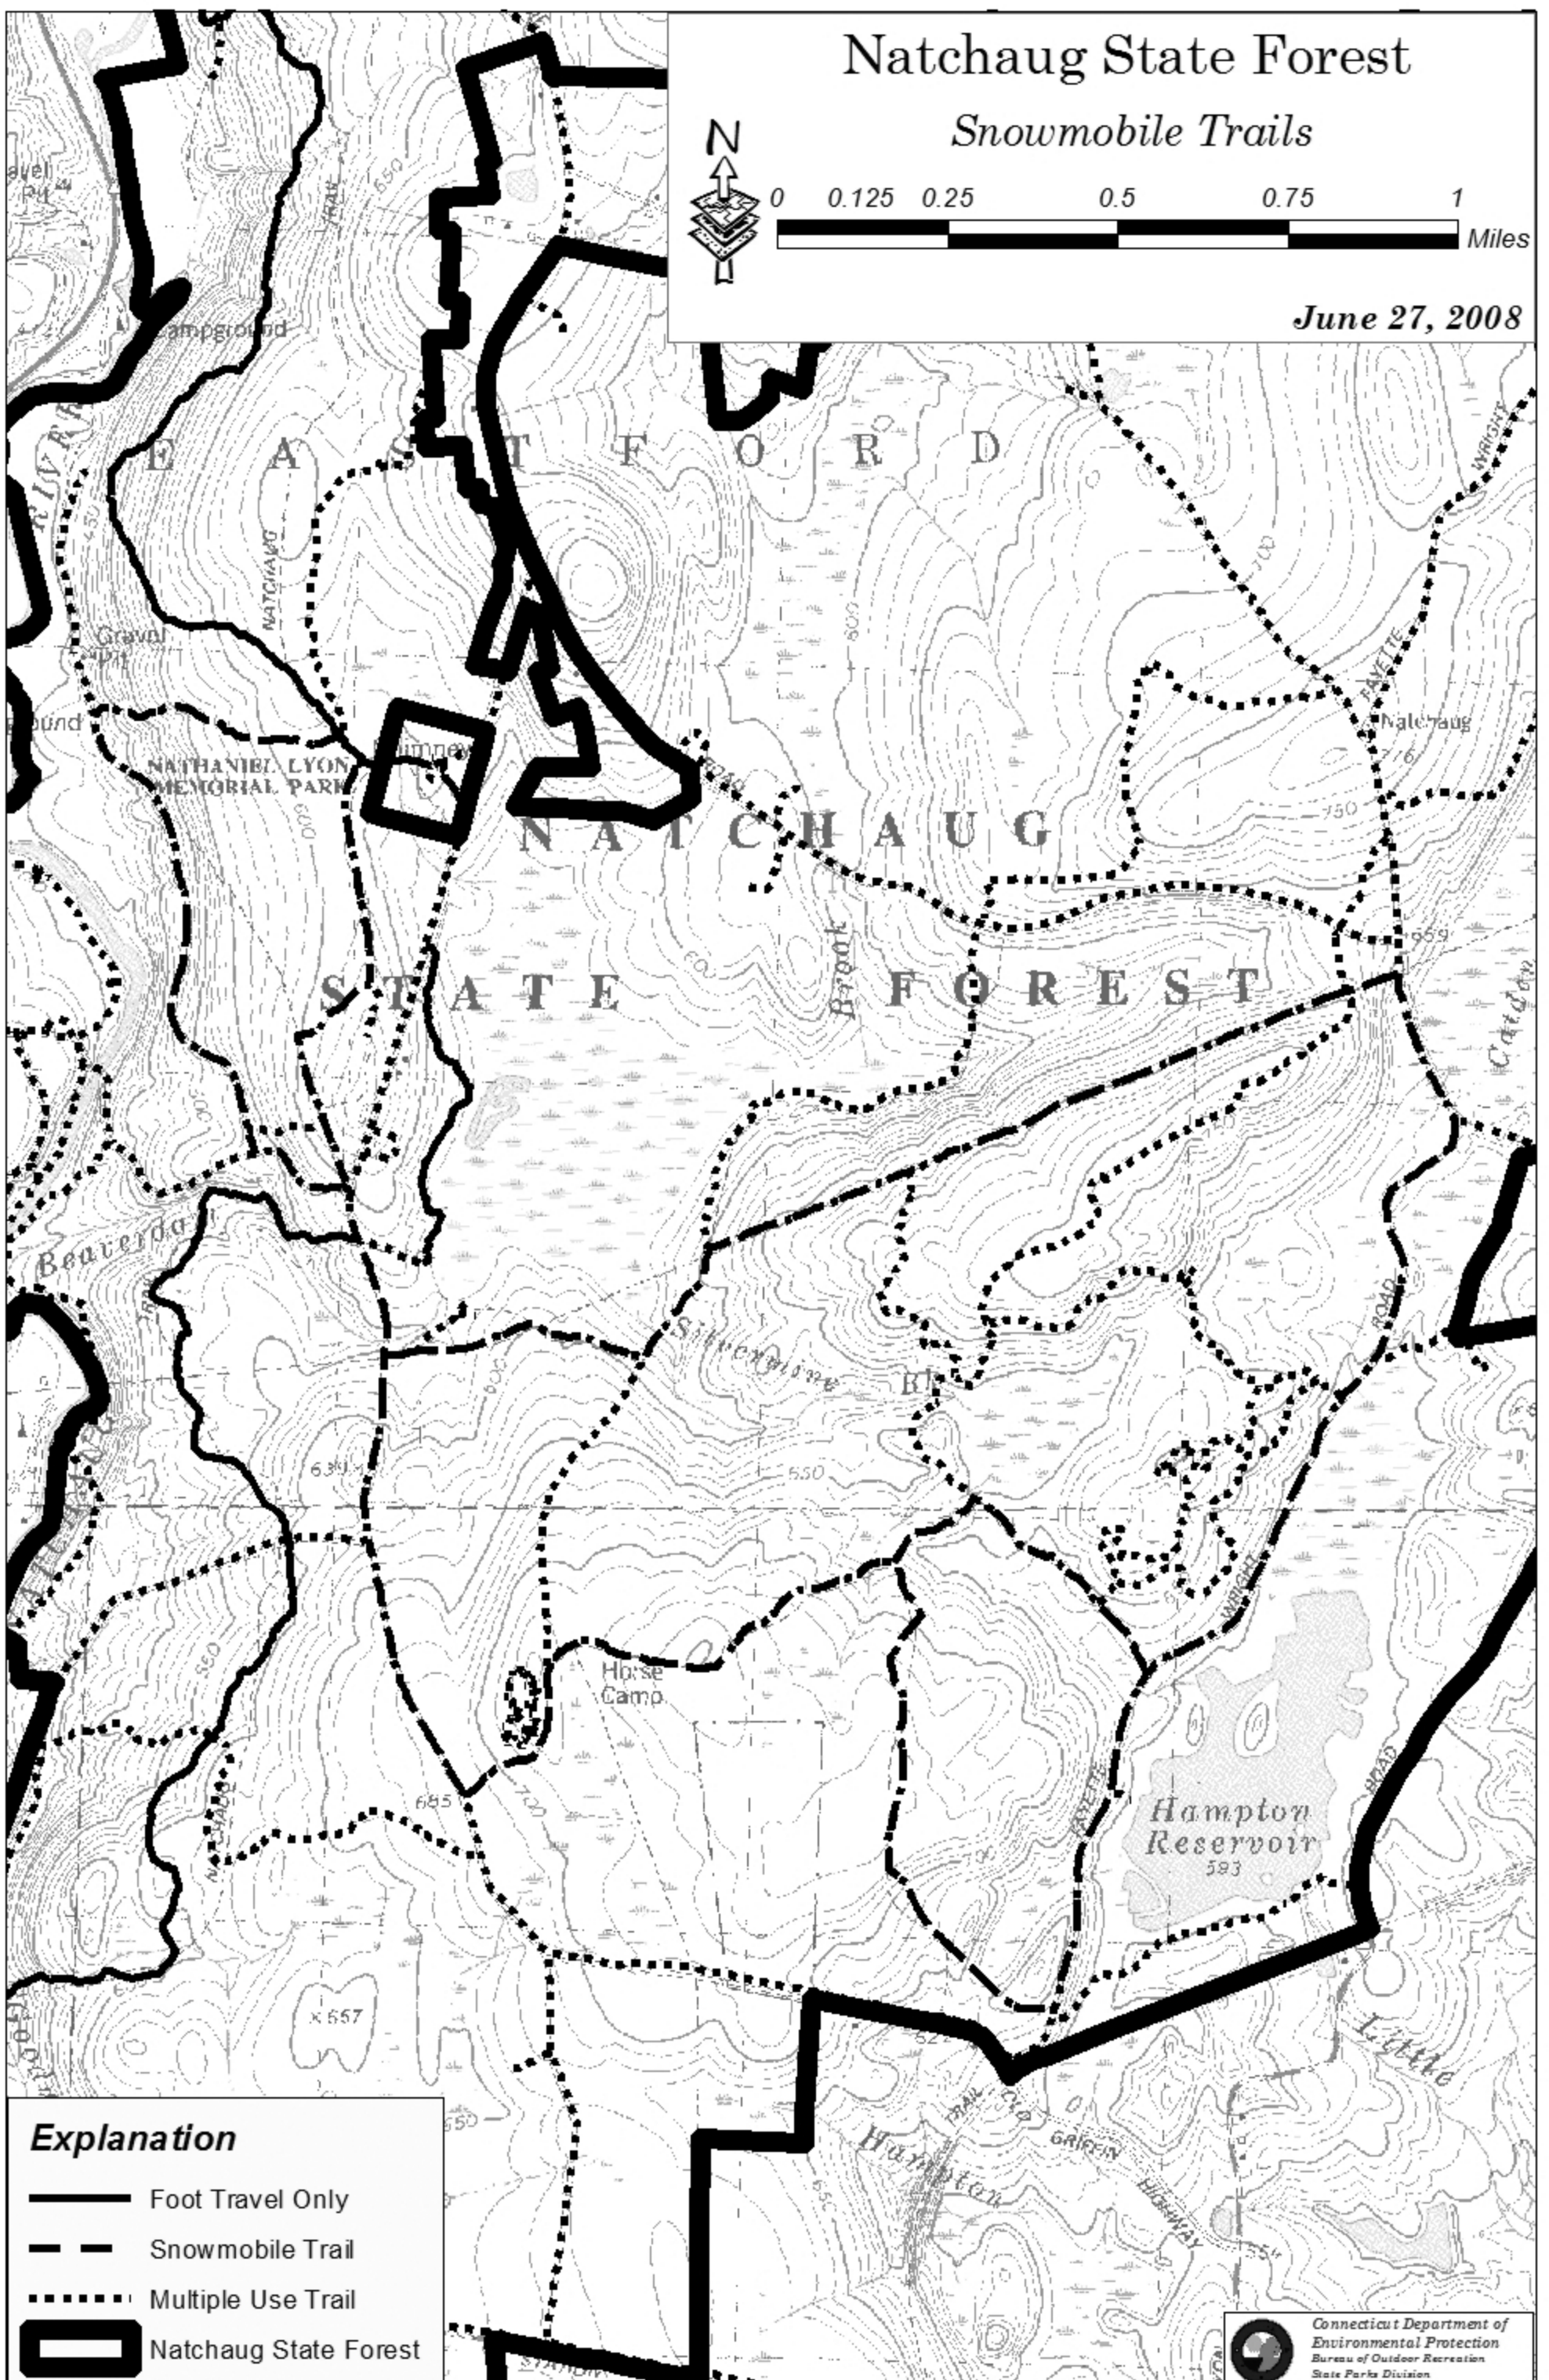

Natchaug State Forest

Snowmobile Trails

June 27, 2008

Explanation

-  Foot Travel Only
-  Snowmobile Trail
-  Multiple Use Trail
-  Natchaug State Forest